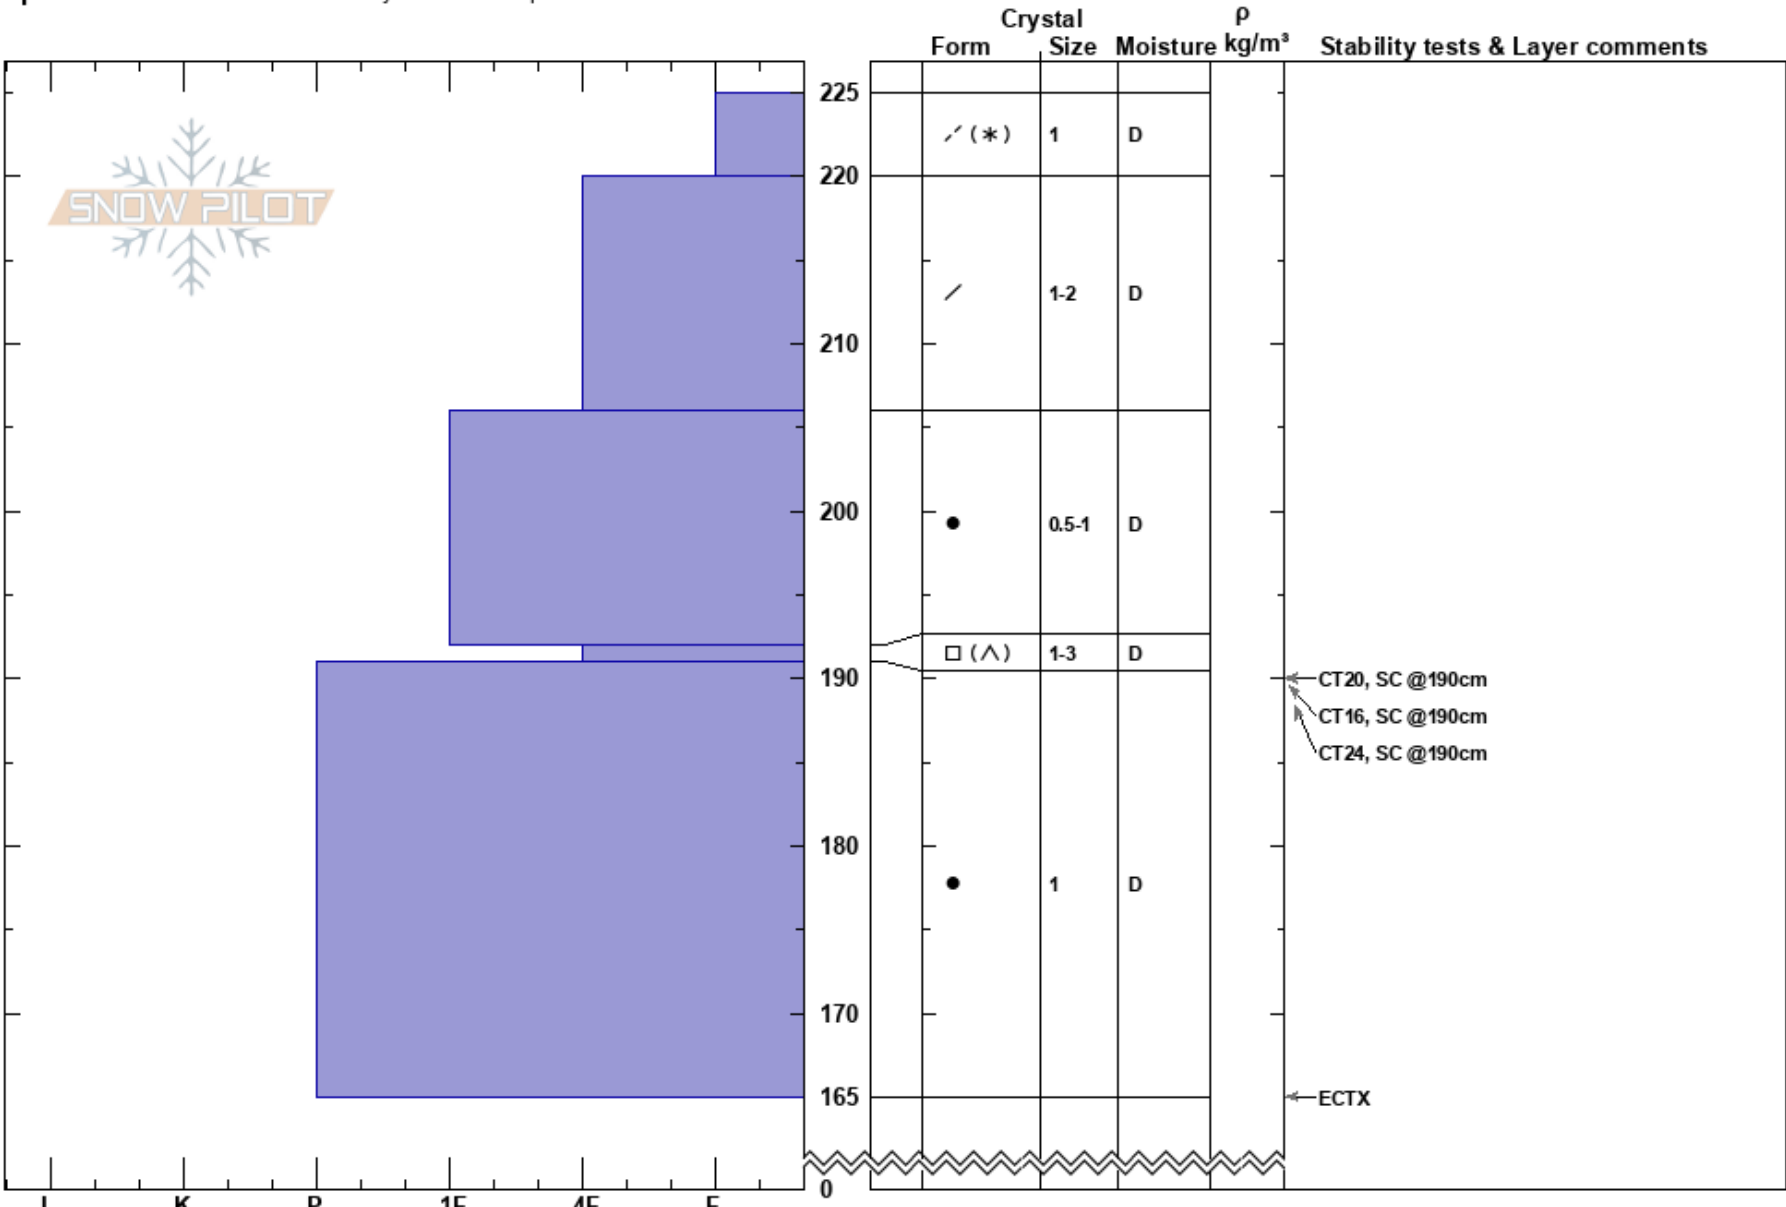

Beeler  
 Sawatch  
 CO  
**Elevation:** 11900 ft  
**Aspect:** 120°  
**Specifics:** Recent avalanche activity on similar slopes

Rebecca Hodgetts  
 03/08/2017 - 10:00am  
**Co-ord:** 39.10654N, -106.55311W  
**Slope Angle:** 25°  
**Wind Loading:** yes

**Stability:**  
**Air Temperature:** -15°C  
**Sky Cover:** FEW  
**Precipitation:** NO  
**Wind:** W Moderate

**HS:**225  
**PF:**20 192-191cm:Problematic layer

**Notes:**

I K P 1F 4F F

← ECTX