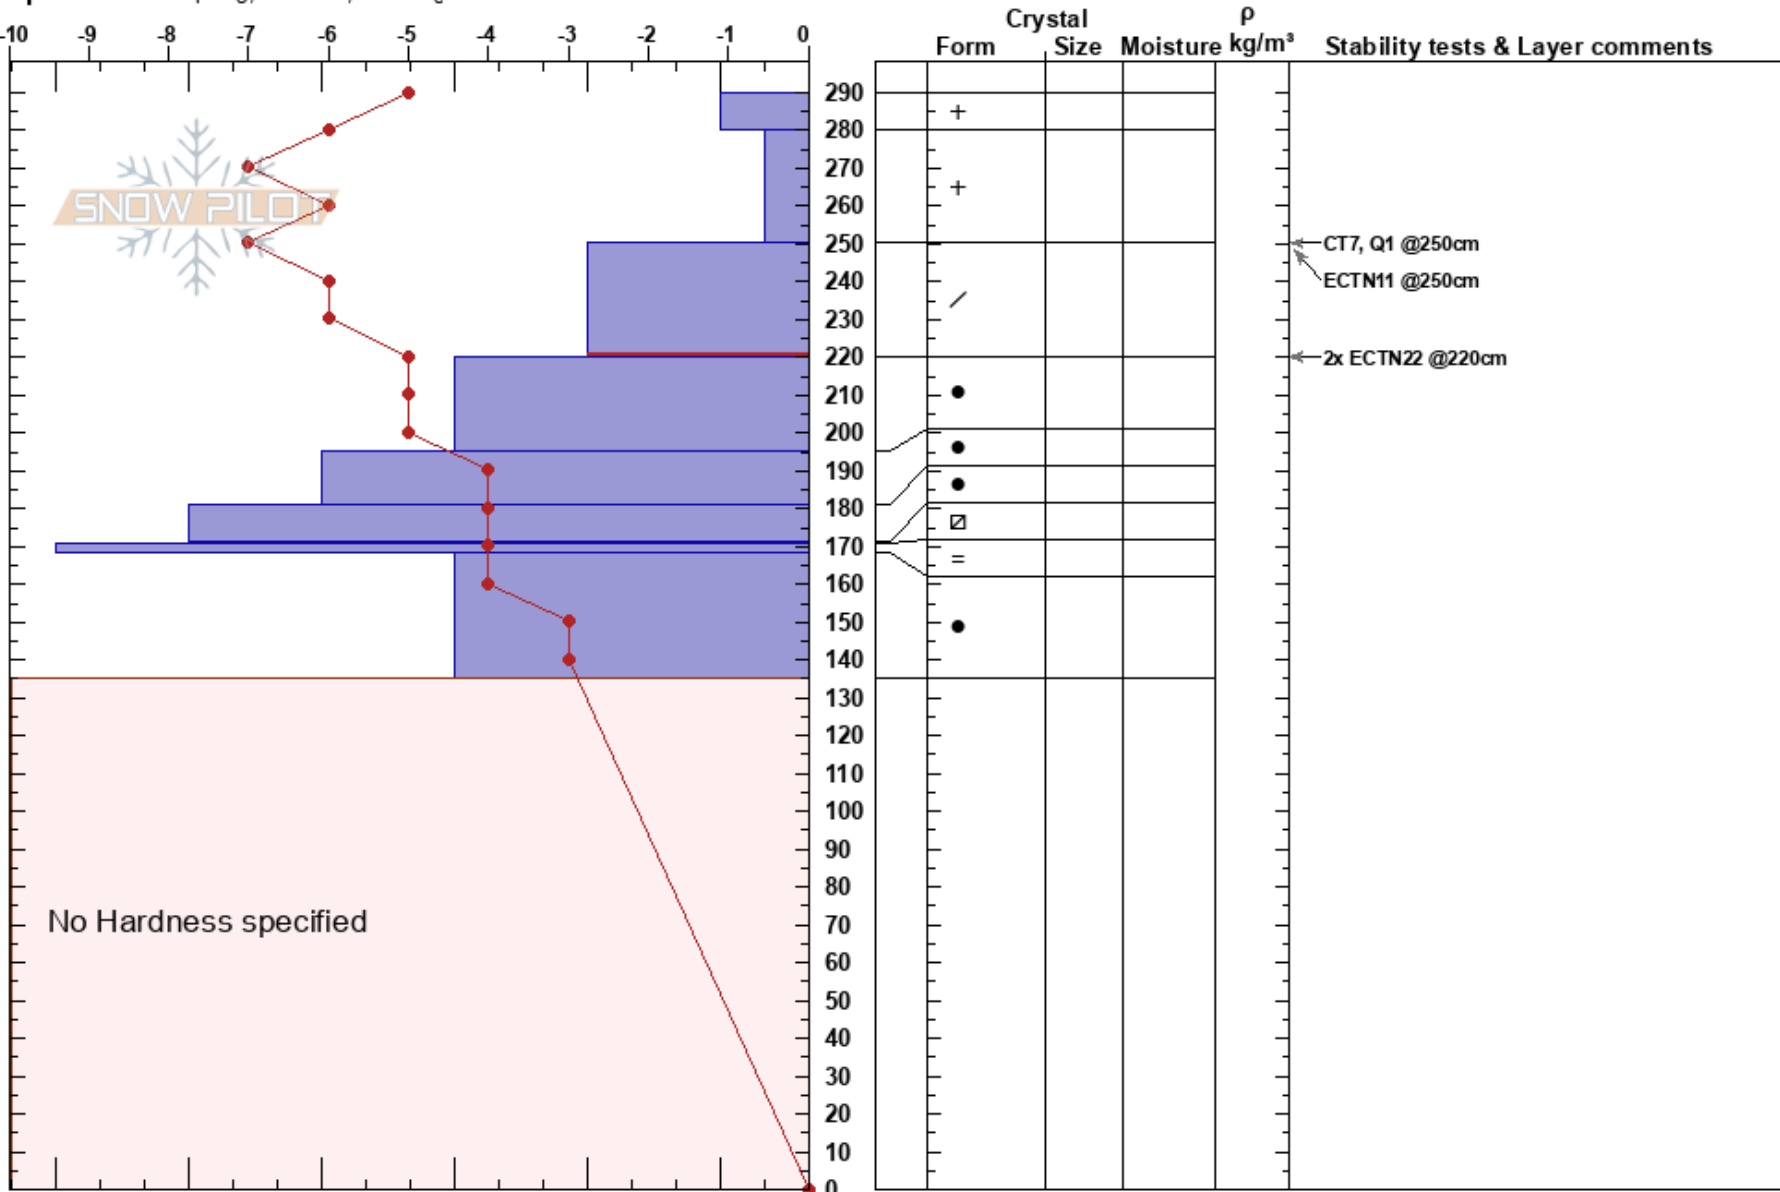

PF:80

250-220cm:Problematic layer

MT

Co-ord: 47.03968N, -113.98080W

Sky Cover: OVC

PS:20

Elevation: 7710 ft

Slope Angle: 28°

Precipitation: S2

Aspect: 90°

Wind Loading: previous

Wind: SW Moderate

Specifics: Collapsing, localized; Cracking

No Hardness specified

Notes: