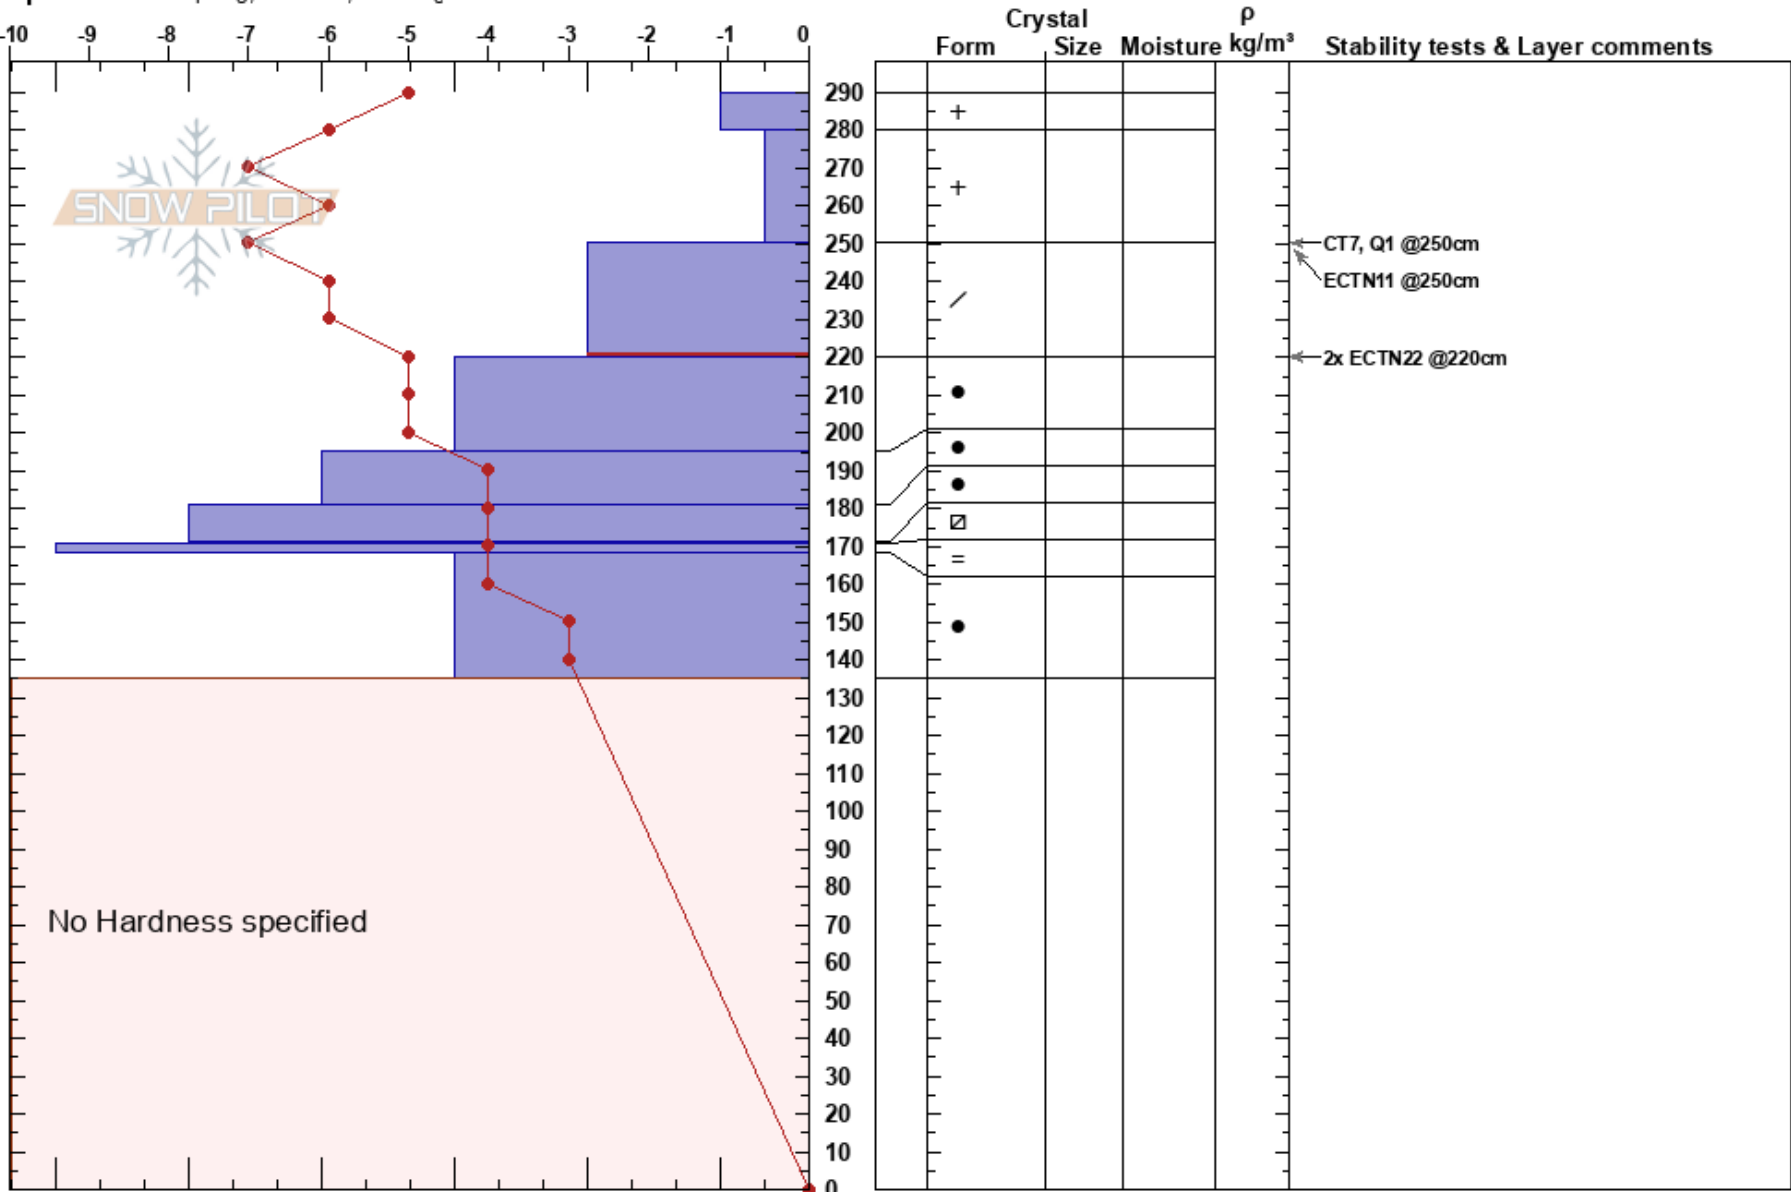

PF:80

250-220cm:Problematic layer

MT

Co-ord: 47.03968N, -113.98080W

Sky Cover: OVC

PS:20

Elevation: 7710 ft

Slope Angle: 28°

Precipitation: S2

Aspect: 90°

Wind Loading: previous

Wind: SW Moderate

Specifics: Collapsing, localized; Cracking

No Hardness specified

Notes: