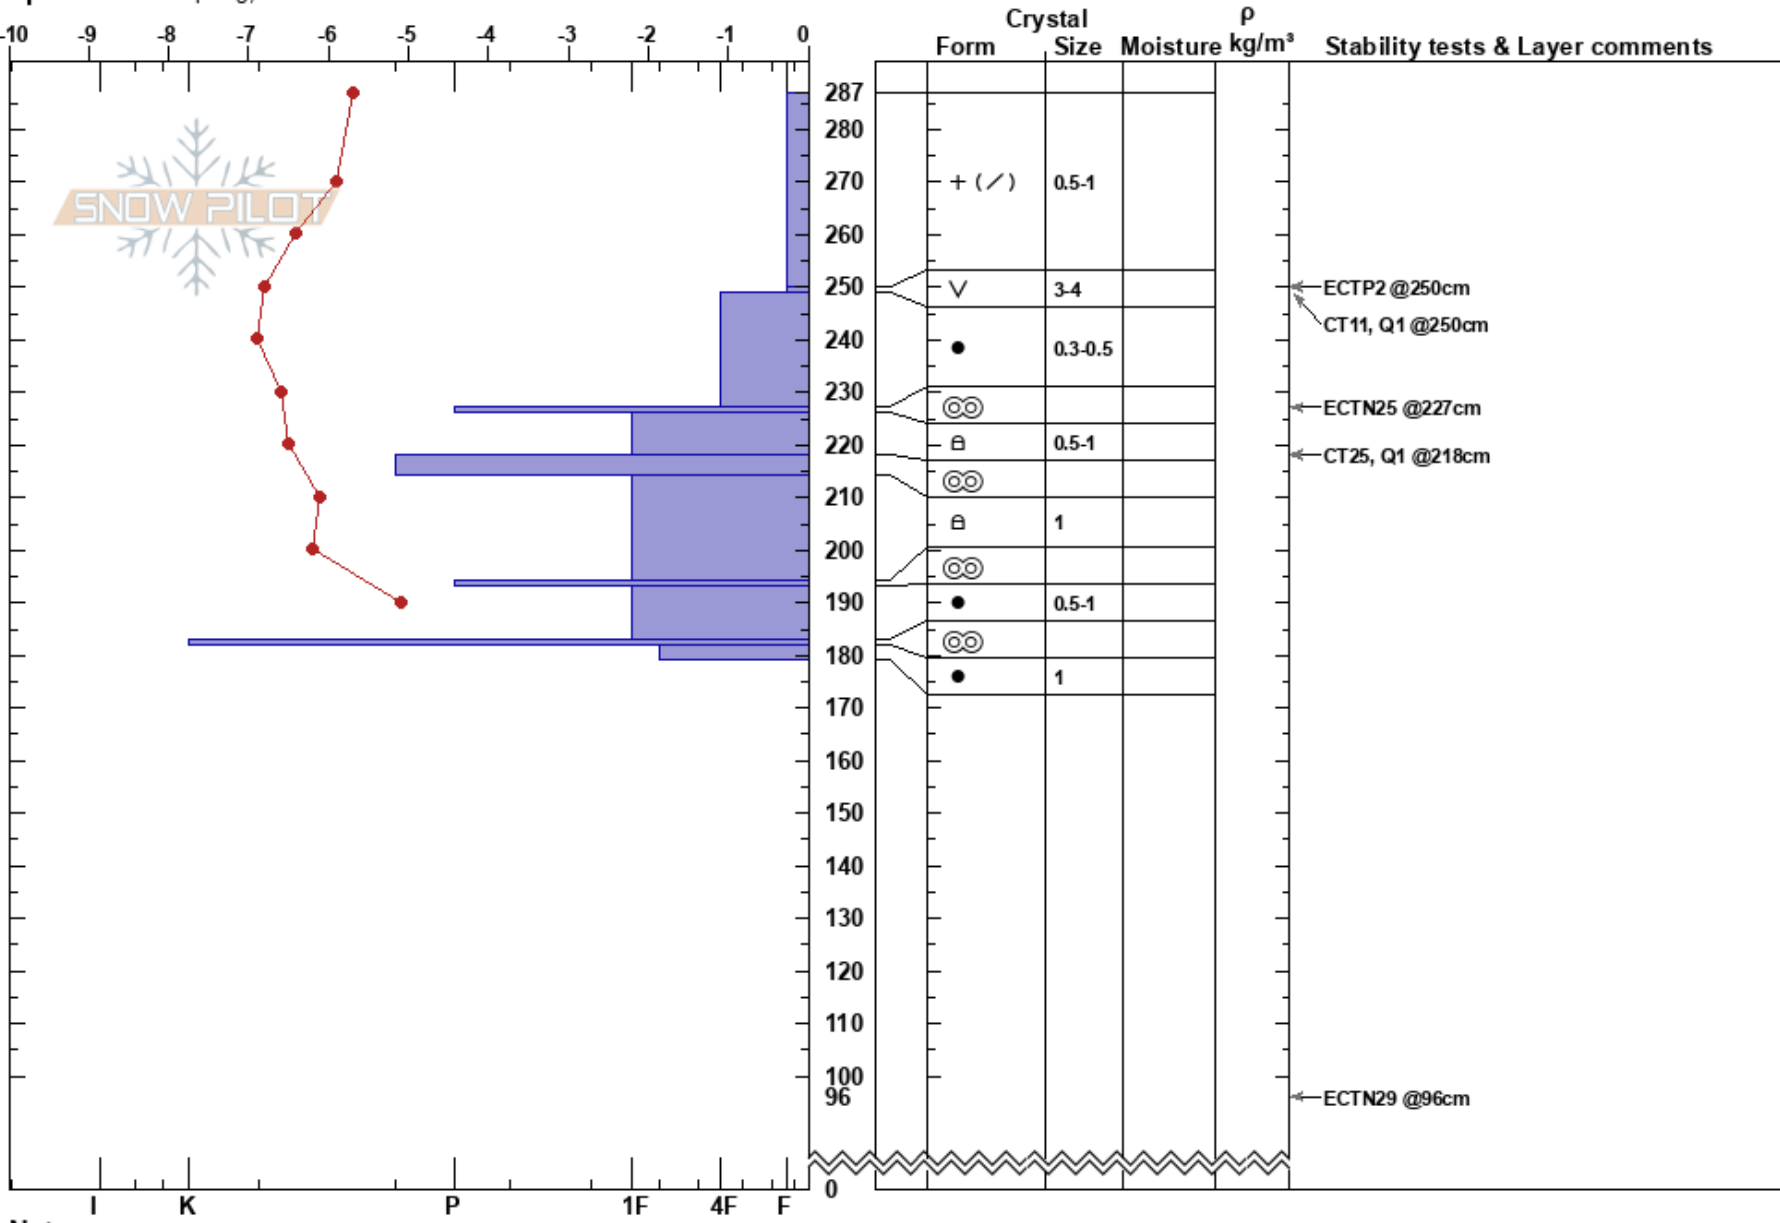

Radio Towers, WMR
 Whitefish
 MT
 Elevation: 6689 ft
 Aspect: 30°
 Specifics: Collapsing, localizer

guy zoellner
 02/25/2020 - 3:45pm
 Co-ord: 48.51143N, -114.36012W
 Slope Angle: 29°
 Wind Loading:

Stability:
 Air Temperature: -4.8°C
 Sky Cover: SCT
 Precipitation: NO
 Wind:
 HS:287
 PF:45
 PS:30
 250-249cm:Problematic layer