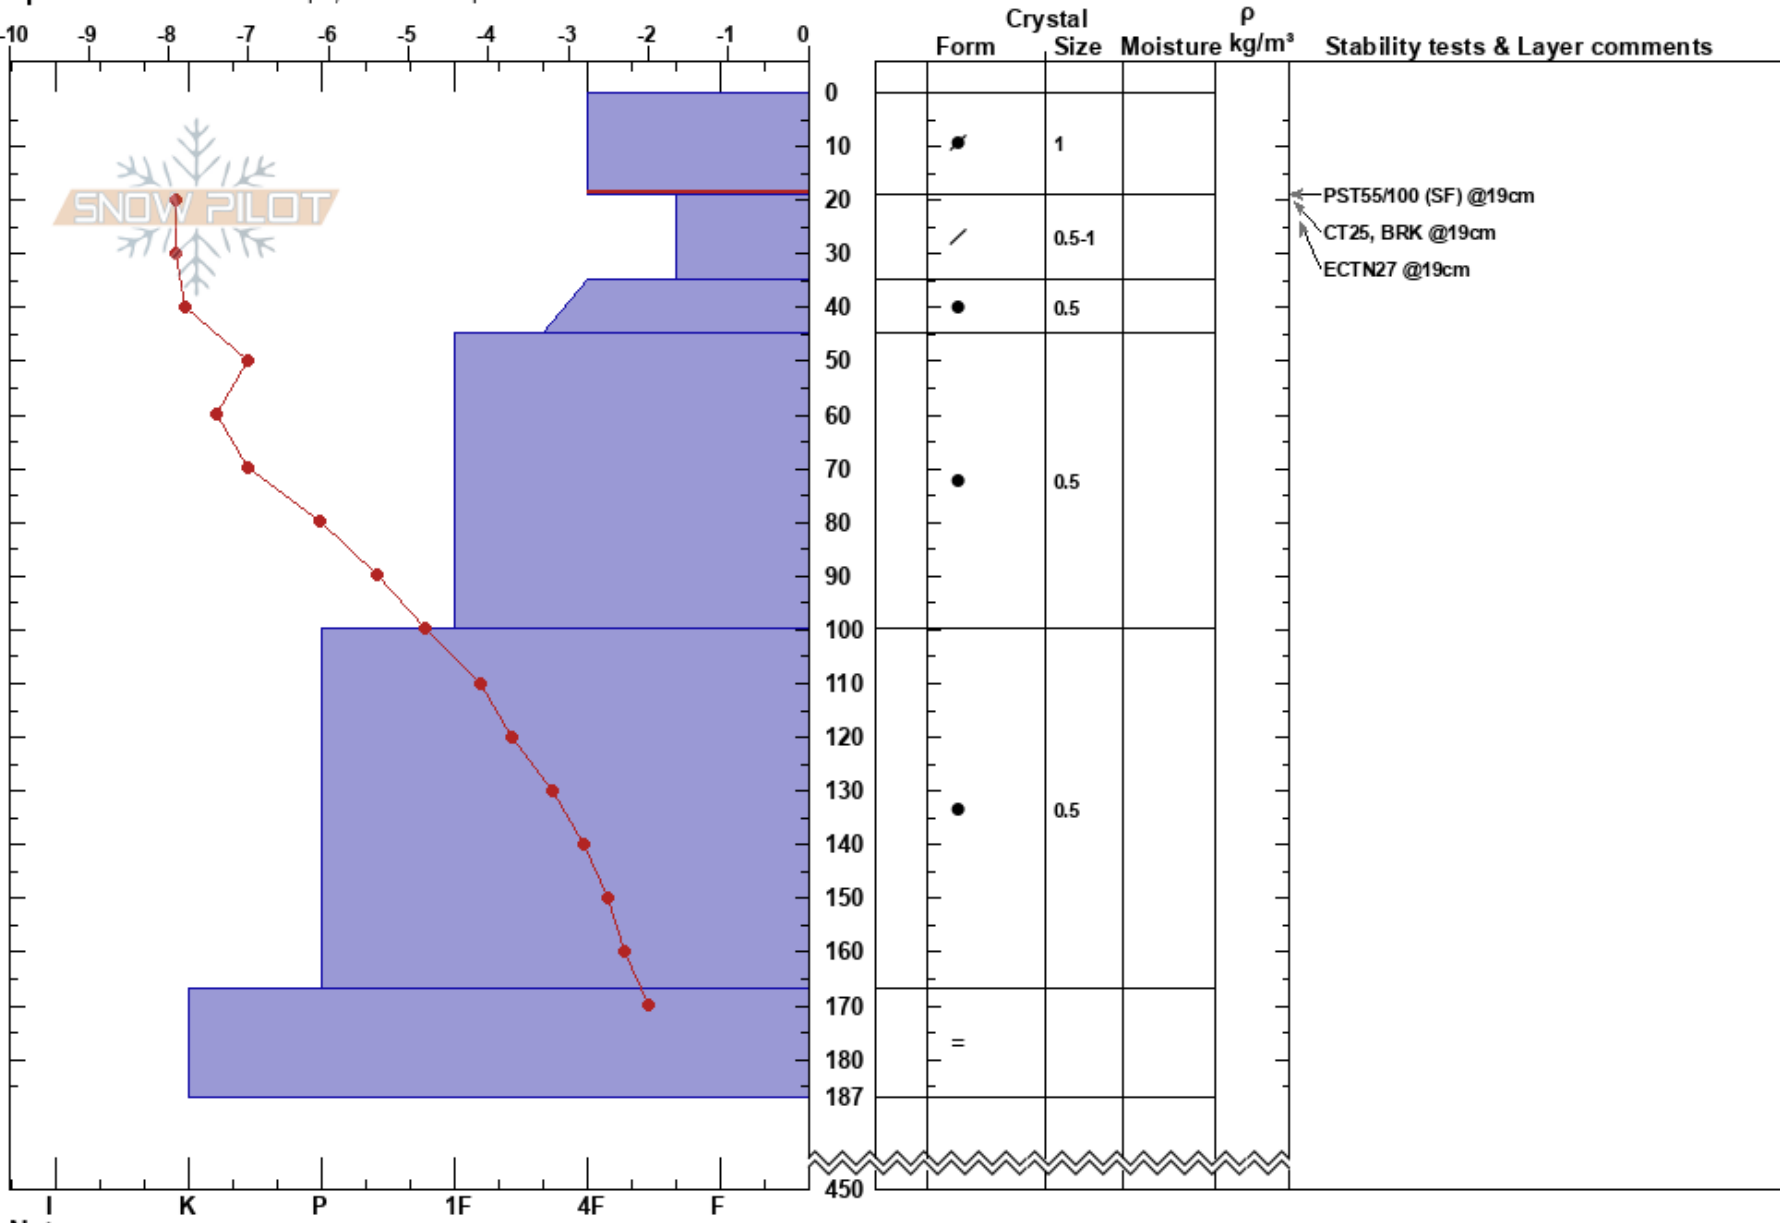

Trimmer Peak
 Central Sierra
 CA
Elevation: 9000 ft
Aspect: 338°
Specifics: Ski tracks on slope; We skied slope

Andy Anderson
 03/08/2017 - 11:20am
Co-ord: 38.87894N, -119.92888W
Slope Angle: 35°
Wind Loading:

Stability: Very Good **HS:**450 **Layer Notes:**
Air Temperature: 3.4°C 0-19cm: Problematic layer
Sky Cover: CLR
Precipitation: NO
Wind: Calm

Notes: Probed the ground at 450cm.