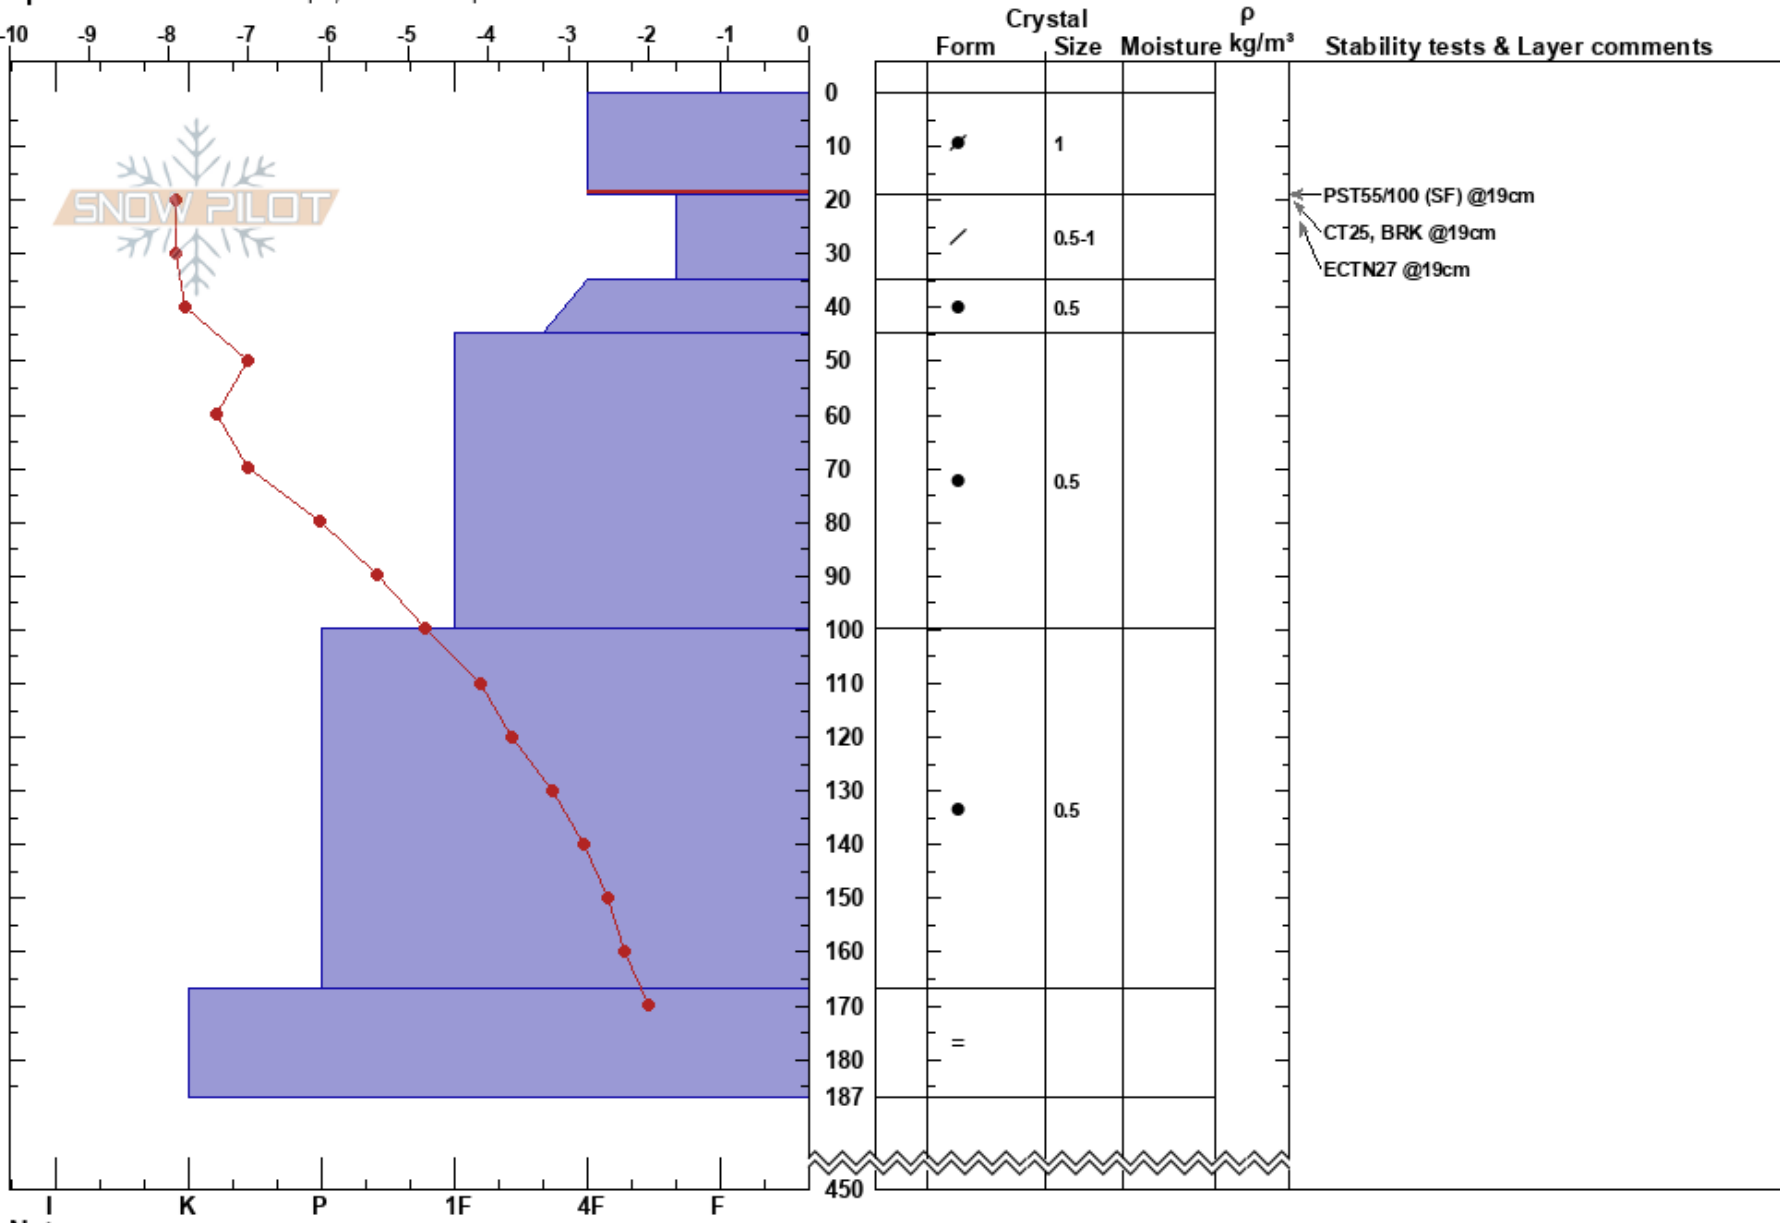

Trimmer Peak
 Central Sierra
 CA
 Elevation: 9000 ft
 Aspect: 338°
 Specifics: Ski tracks on slope; We skied slope

Andy Anderson
 03/08/2017 - 11:20am
 Co-ord: 38.87894N, -119.92888W
 Slope Angle: 35°
 Wind Loading:

Stability: Very Good HS:450
 Air Temperature: 3.4°C
 Sky Cover: CLR
 Precipitation: NO
 Wind: Calm
 Layer Notes:
 0-19cm: Problematic layer

Notes: Probed the ground at 450cm.