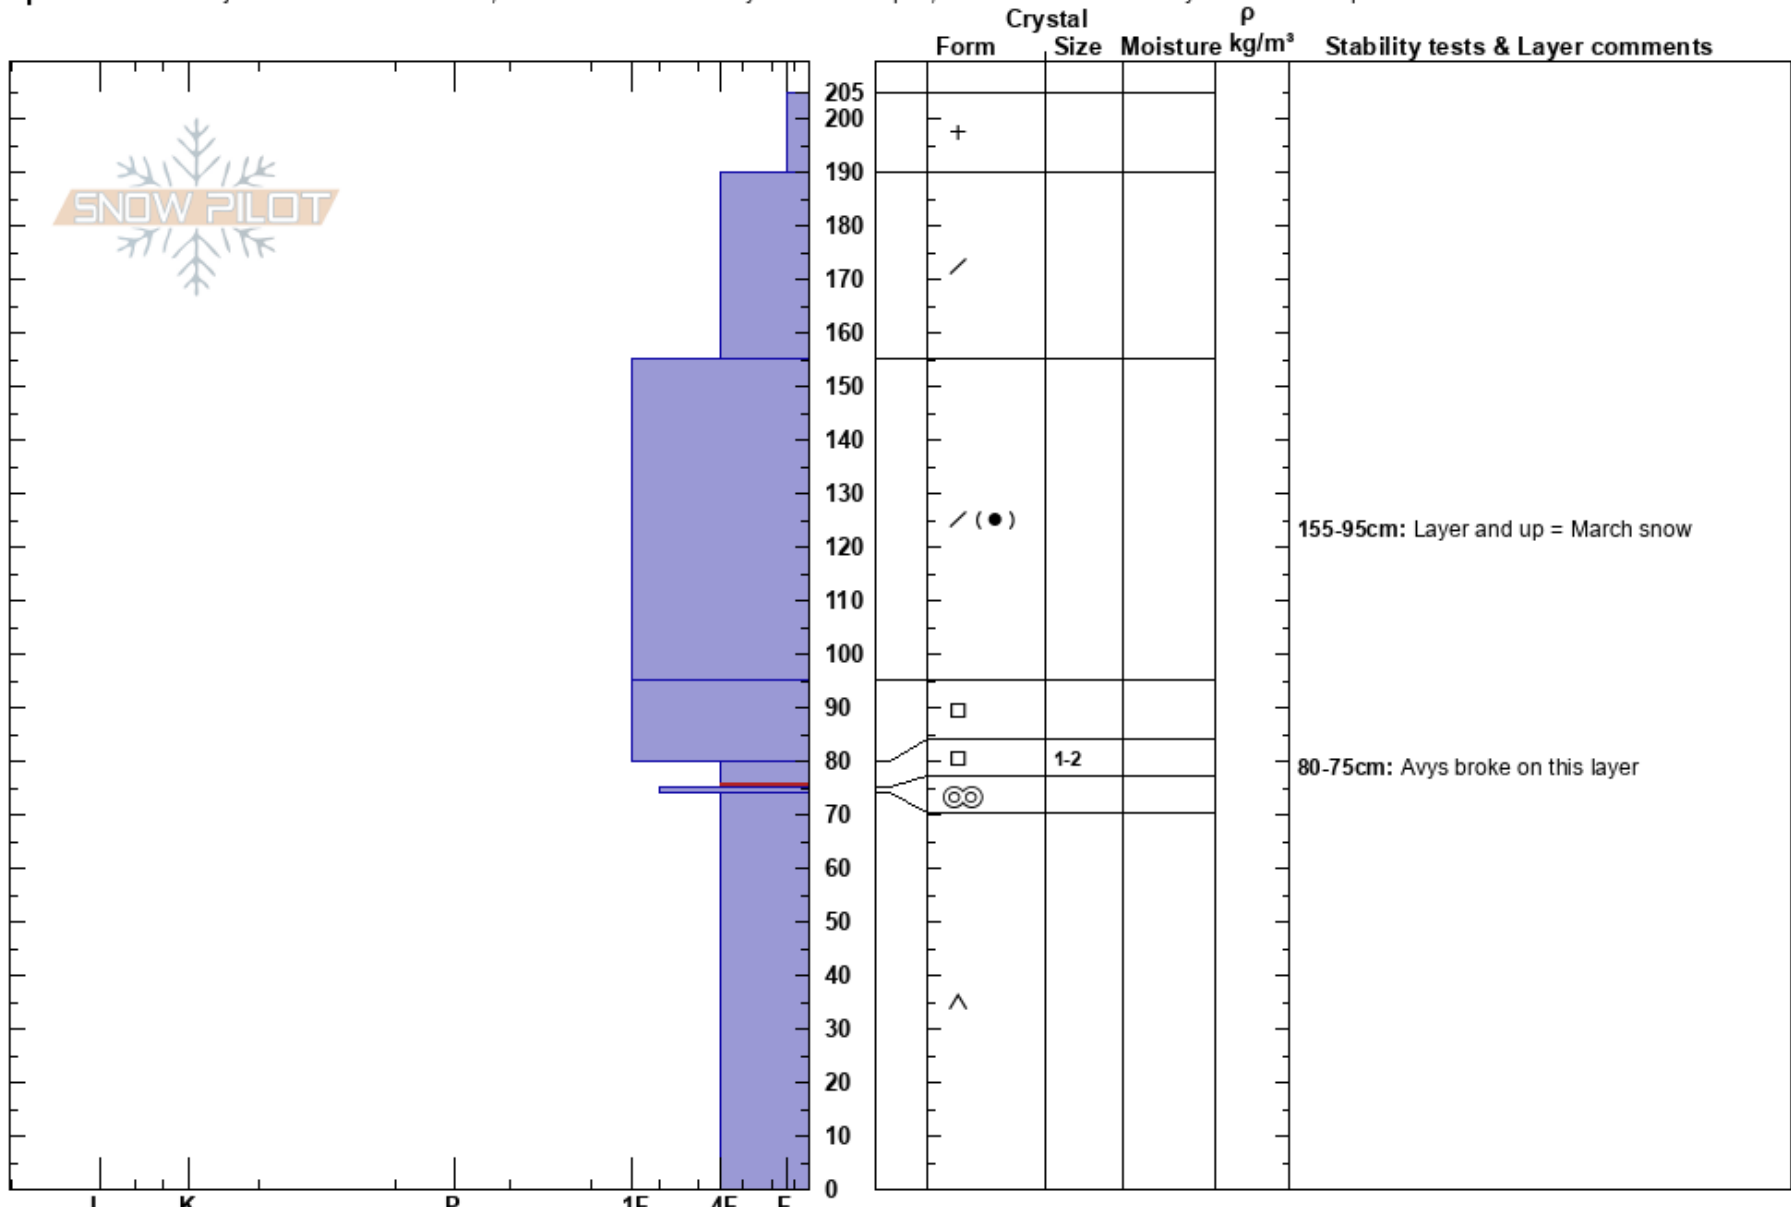

K of Sky Chutes
 Tenmile Range
 CO
Elevation: 11800 ft
Aspect: 270°

Jason Konigsberg
 03/08/2019 - 12:00pm
Co-ord: 39.49560N, -106.11820W
Slope Angle:
Wind Loading:

Stability: Very Poor
Air Temperature:
Sky Cover:
Precipitation:
Wind:

HS:205
Layer Notes:
 155-95cm: Layer and up = March snow
 80-75cm: Avys broke on this layer
 80-75cm: Problematic layer

Specifics: Pit is adjacent to avalanche: crown; Recent avalanche activity on similar slopes; Recent avalanche activity on different slopes

Notes: This is near the crown of a historic avalanche that came a few feet from SH-91. It was hard to tell but the crown from all of the Sky Chutes may have been connected.
 Y-Chute buried SH-91, hitting three passenger vehicles.