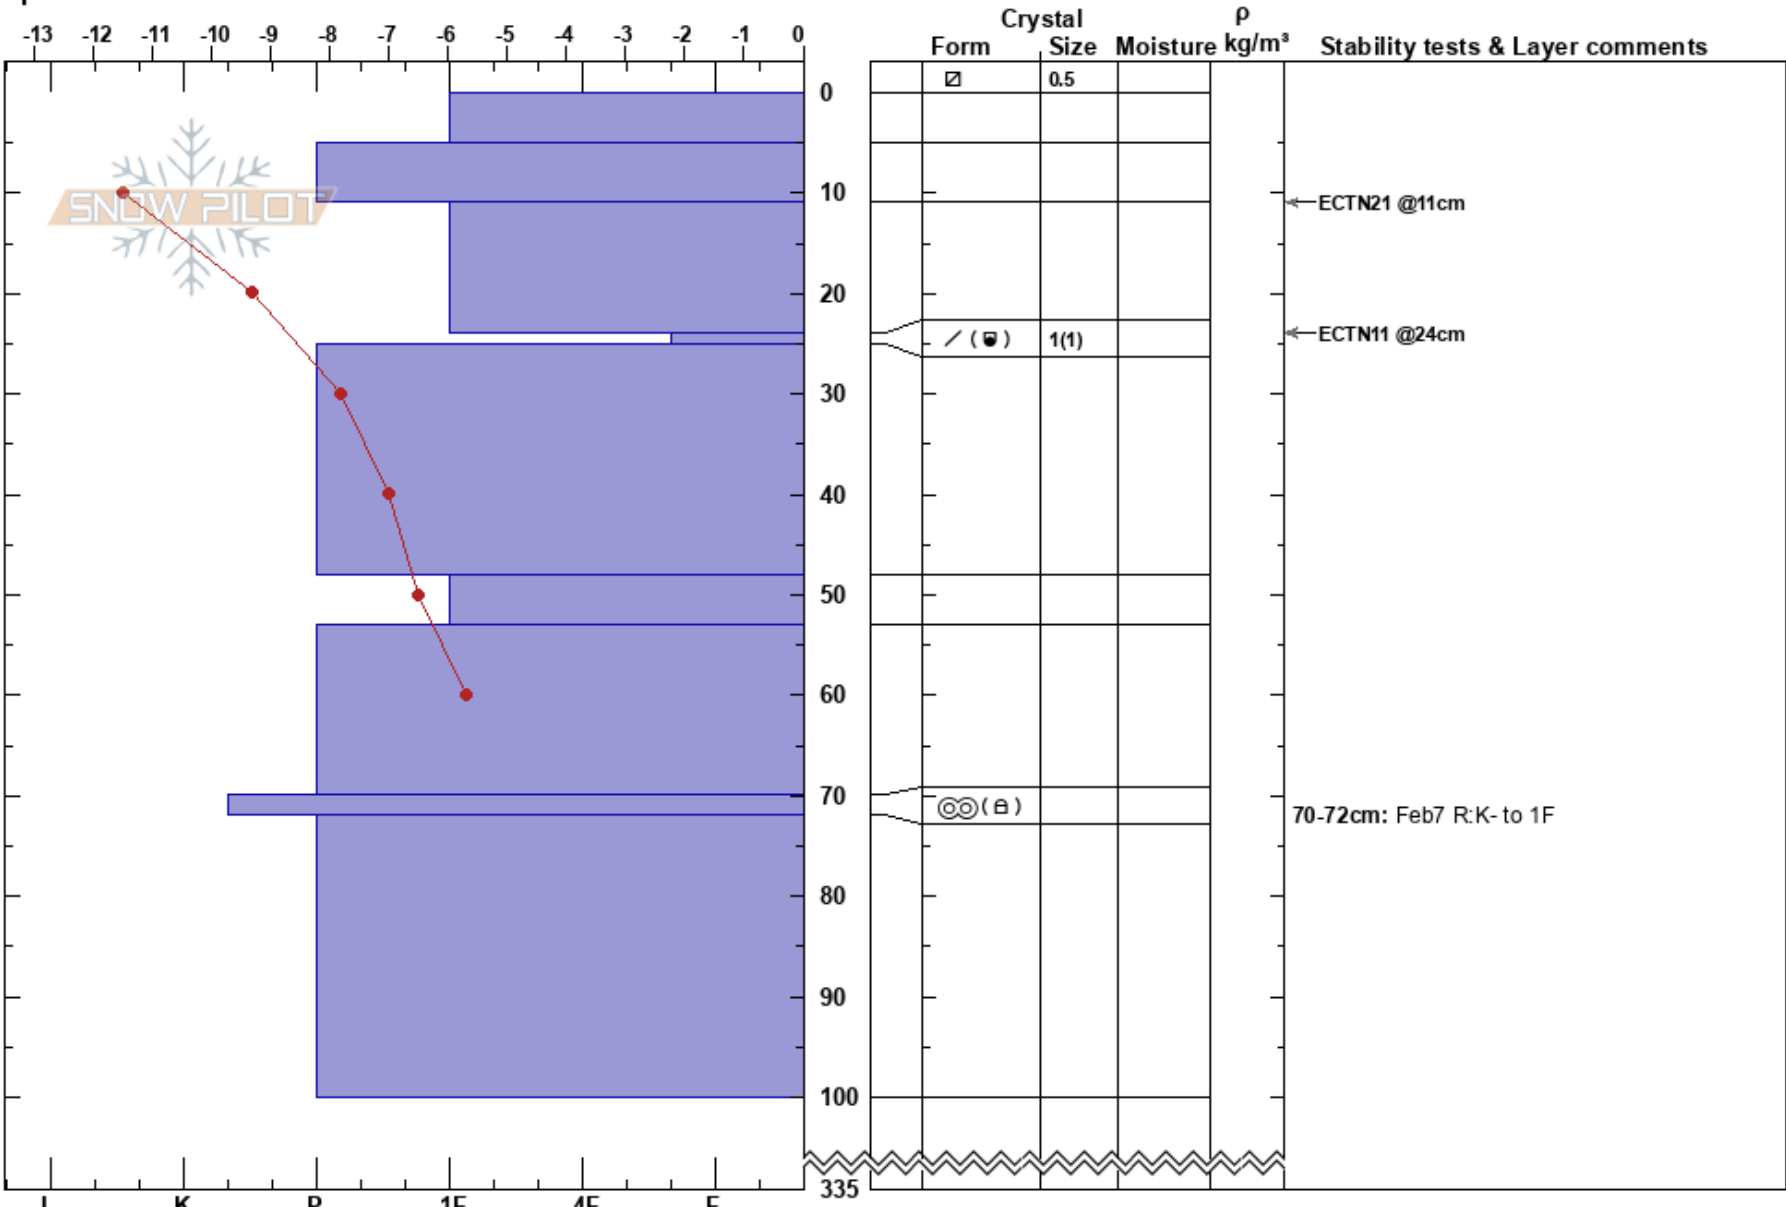

Dauna N TL
 Stefan Lundin
 25/02/2020 - 12:00
 Sweden
Co-ord: 65.28435N, 15.24818E
Elevation: 814 m
Slope Angle: 27°
Aspect: NE
Wind Loading: no
Specifics:

Stability:
Air Temperature: -9.2°C
Sky Cover: FEW
Precipitation: NO
Wind: SW Light Breeze

HS:335
PF:10
PS:0
 70-72cm: Feb7 R:K- to 1F

Layer Notes:
 Stability tests & Layer comments

Notes: Smal features, Lee.