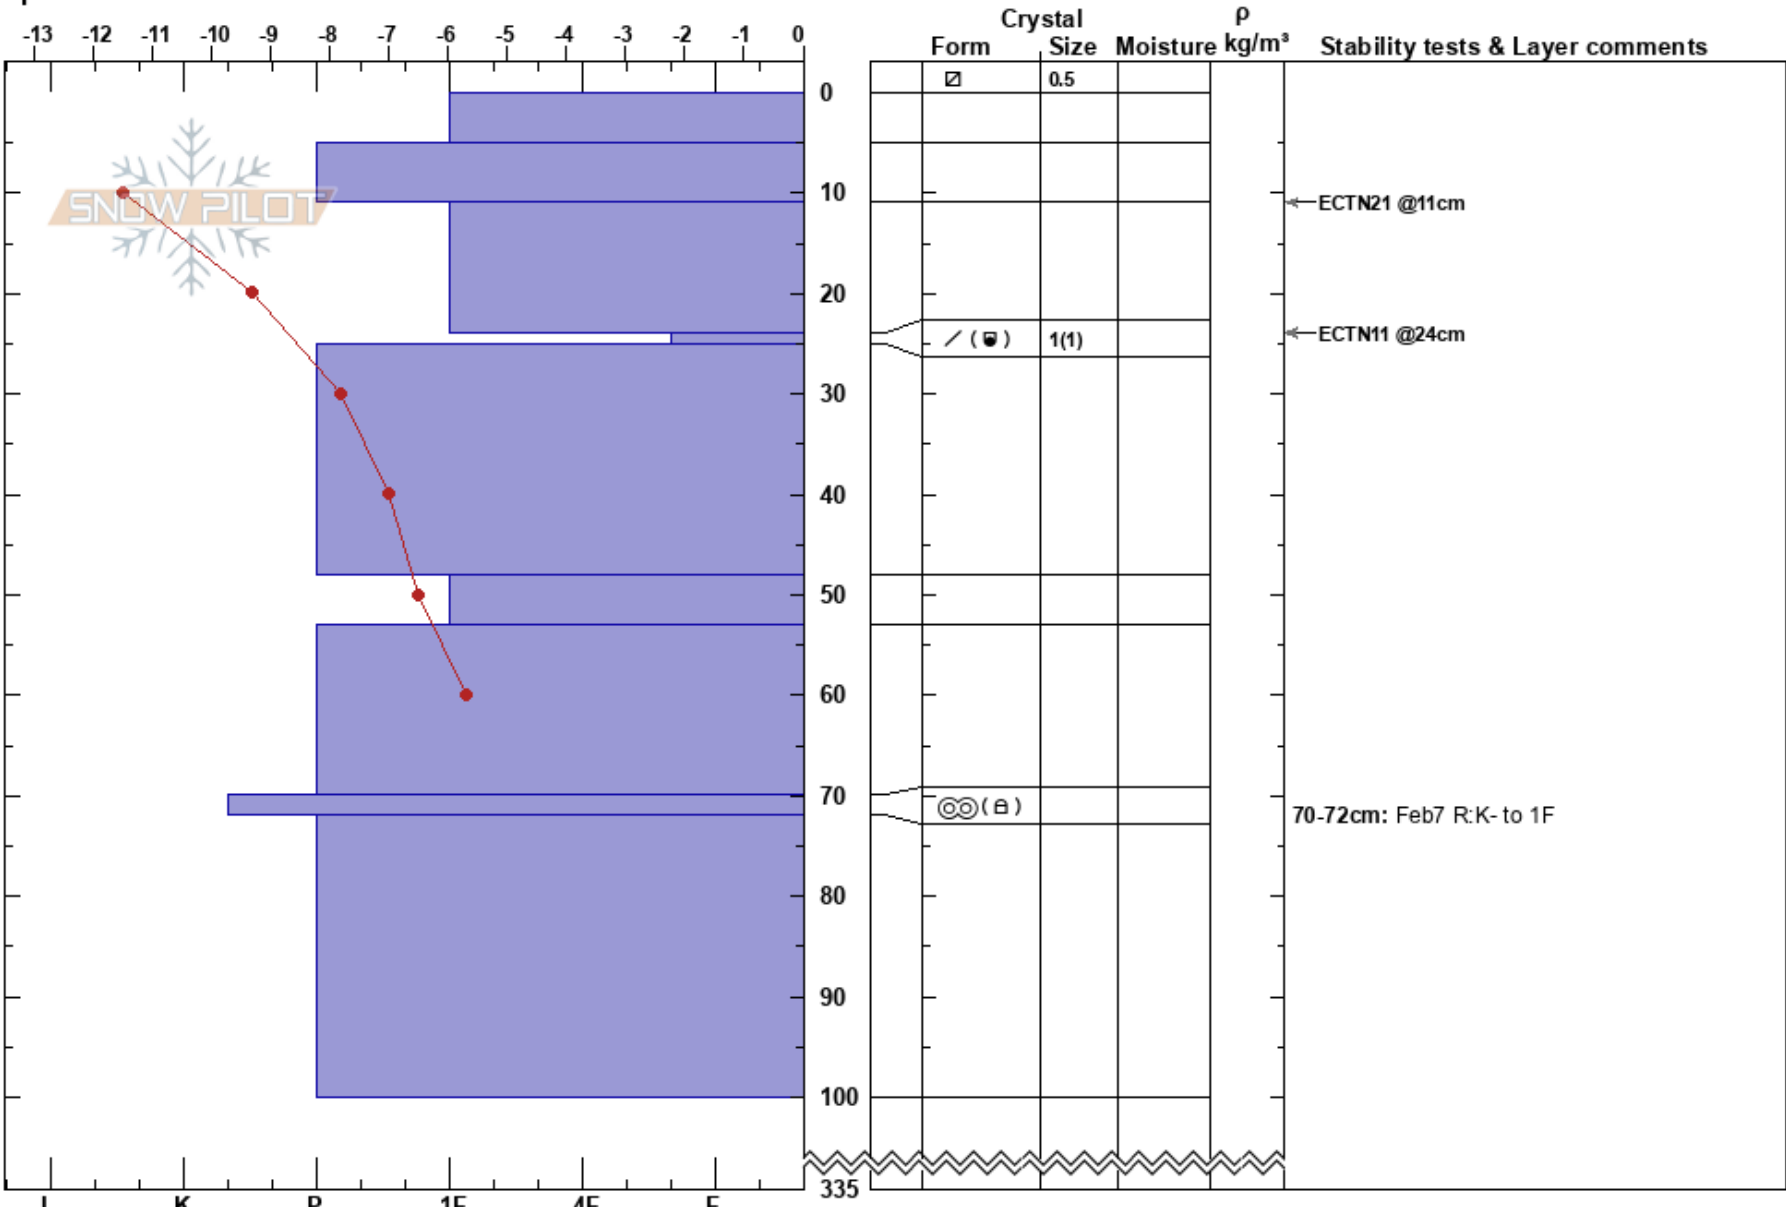

Dauna N TL  
 Stefan Lundin  
 25/02/2020 - 12:00  
 Co-ord: 65.28435N, 15.24818E  
 Slope Angle: 27°  
 Aspect: NE  
 Elevation: 814 m  
 Wind Loading: no

Stability:  
 Air Temperature: -9.2°C  
 Sky Cover: FEW  
 Precipitation: NO  
 Wind: SW Light Breeze

HS:335  
 PF:10  
 PS:0  
 70-72cm: Feb7 R:K- to 1F

Notes: Smal features, Lee.