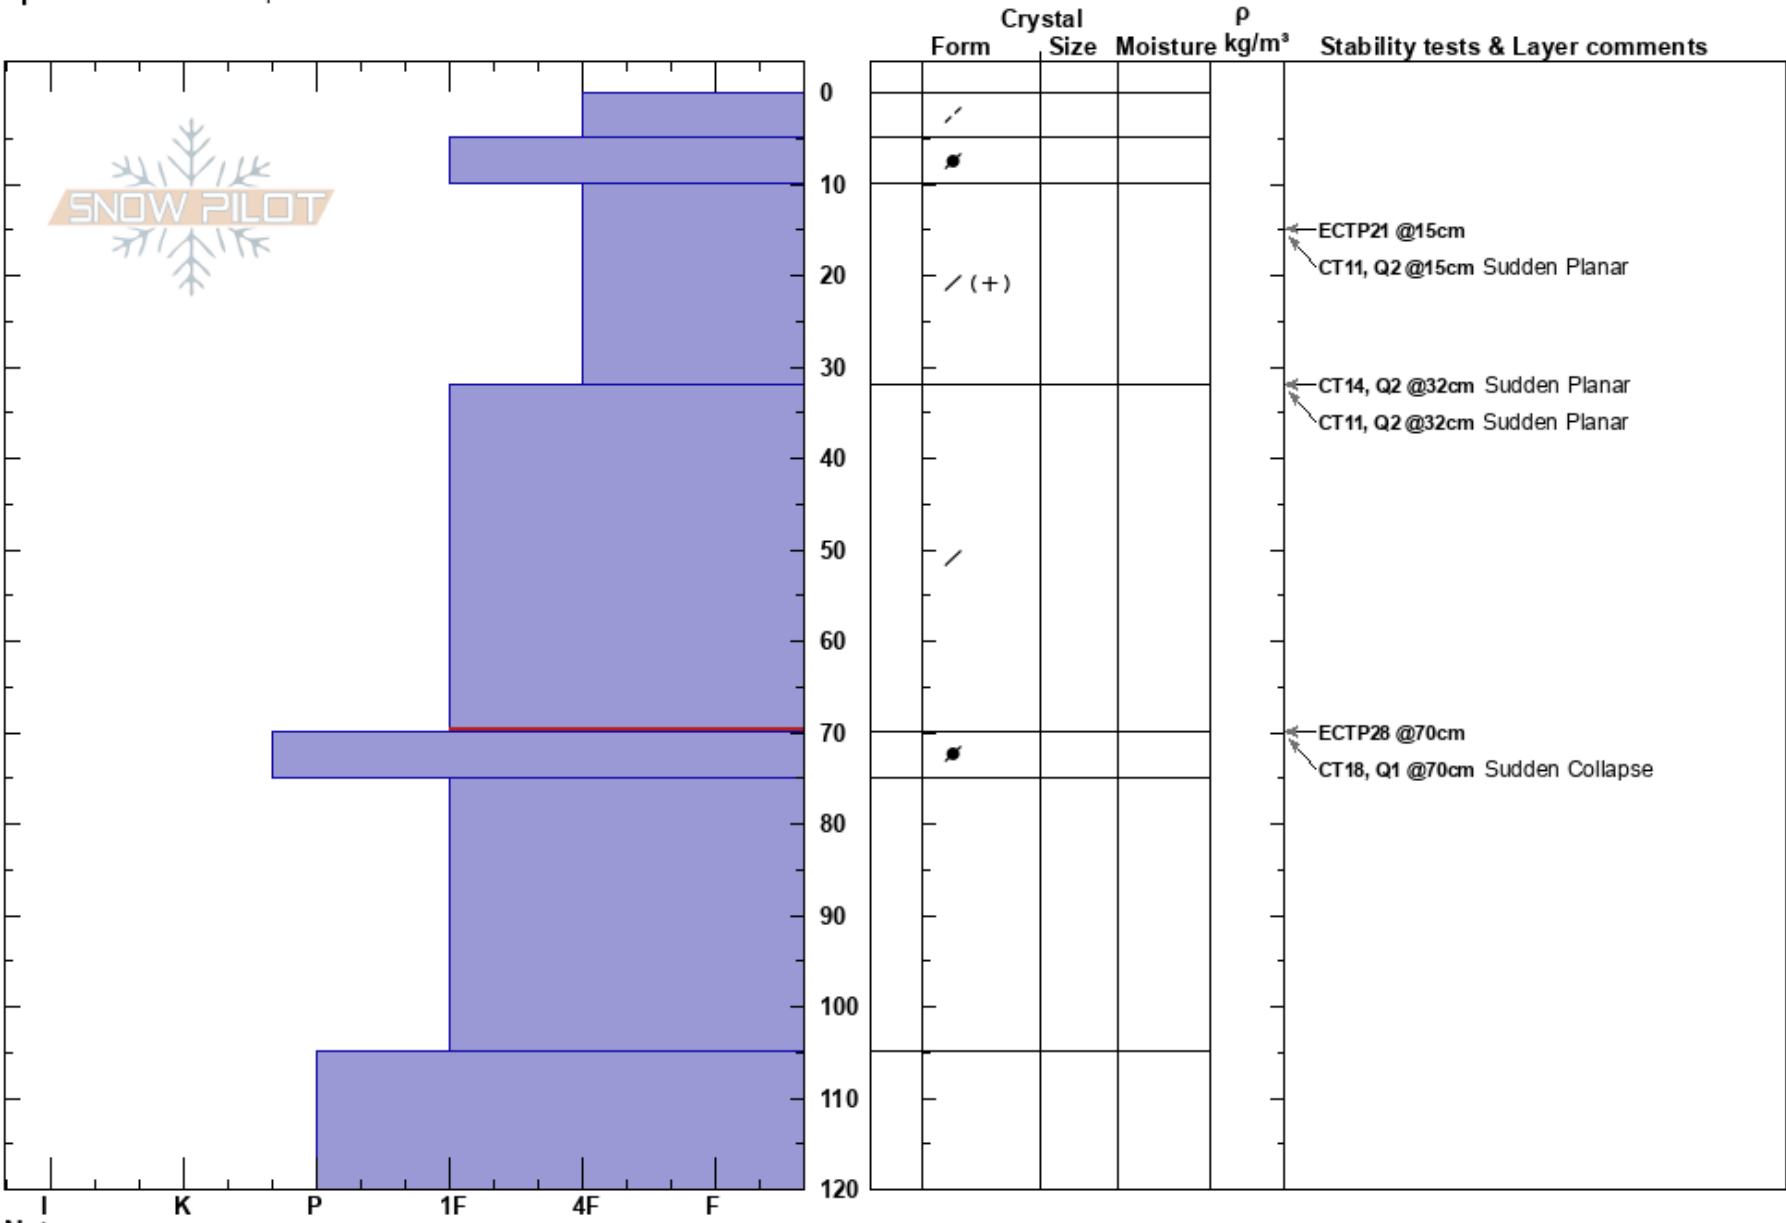

Lower Leavitt Rd  
 Bridgeport Winter Rec Ar  
 CA  
**Elevation:** 9258 ft  
**Aspect:** 60°  
**Specifics:** We skied slope

Kyle Van Peurseem  
 03/07/2017 - 1:00pm  
**Co-ord:** 38.30592N, -119.60339W  
**Slope Angle:** 41°  
**Wind Loading:** yes

**Stability:**  
**Air Temperature:**  
**Sky Cover:** SCT  
**Precipitation:** NO  
**Wind:** SW Strong

**Layer Notes:**  
 32-70cm: Problematic layer

**Notes:** New/old snow interface @ 70 cm