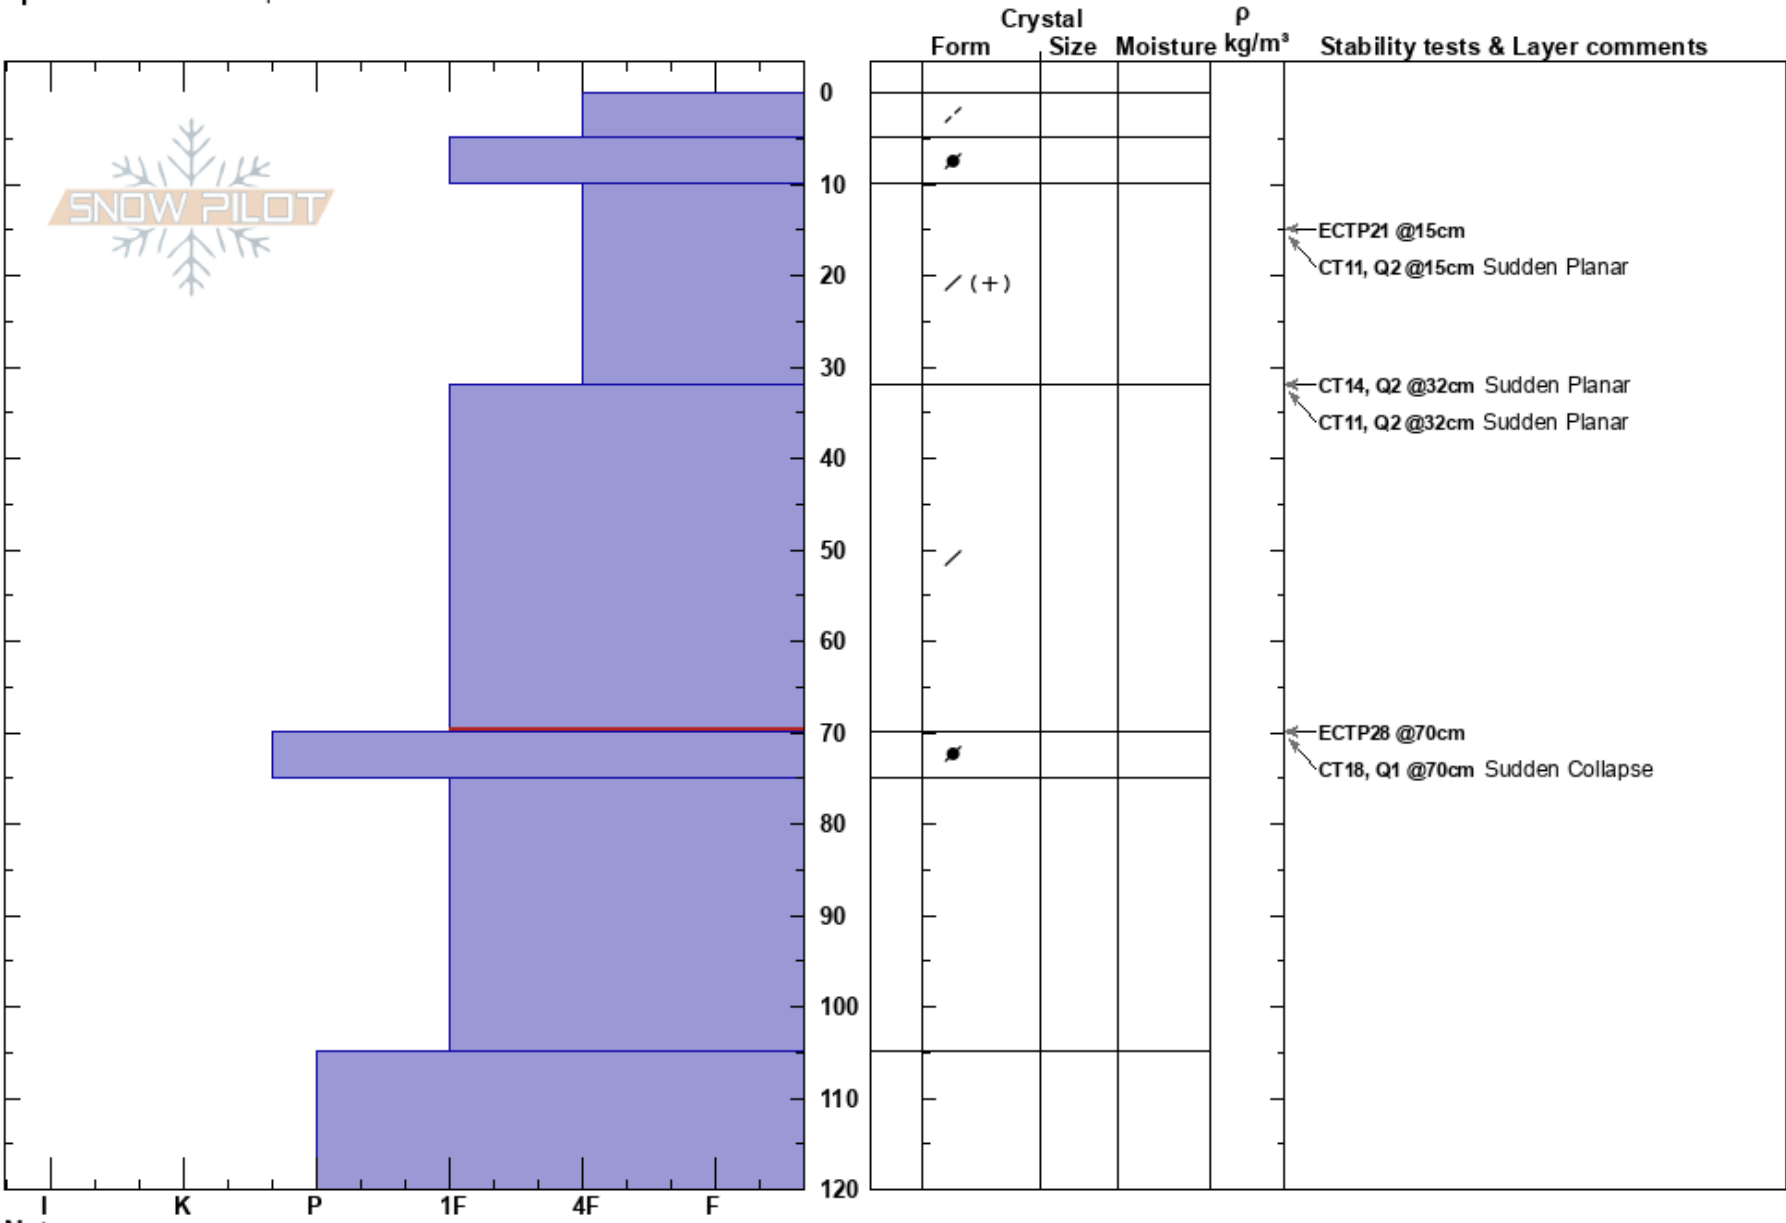

Lower Leavitt Rd
 Bridgeport Winter Rec Ar
 CA
Elevation: 9258 ft
Aspect: 60°
Specifics: We skied slope

Kyle Van Peurseem
 03/07/2017 - 1:00pm
Co-ord: 38.30592N, -119.60339W
Slope Angle: 41°
Wind Loading: yes

Stability:
Air Temperature:
Sky Cover: SCT
Precipitation: NO
Wind: SW Strong

Layer Notes:
 32-70cm: Problematic layer

Notes: New/old snow interface @ 70 cm