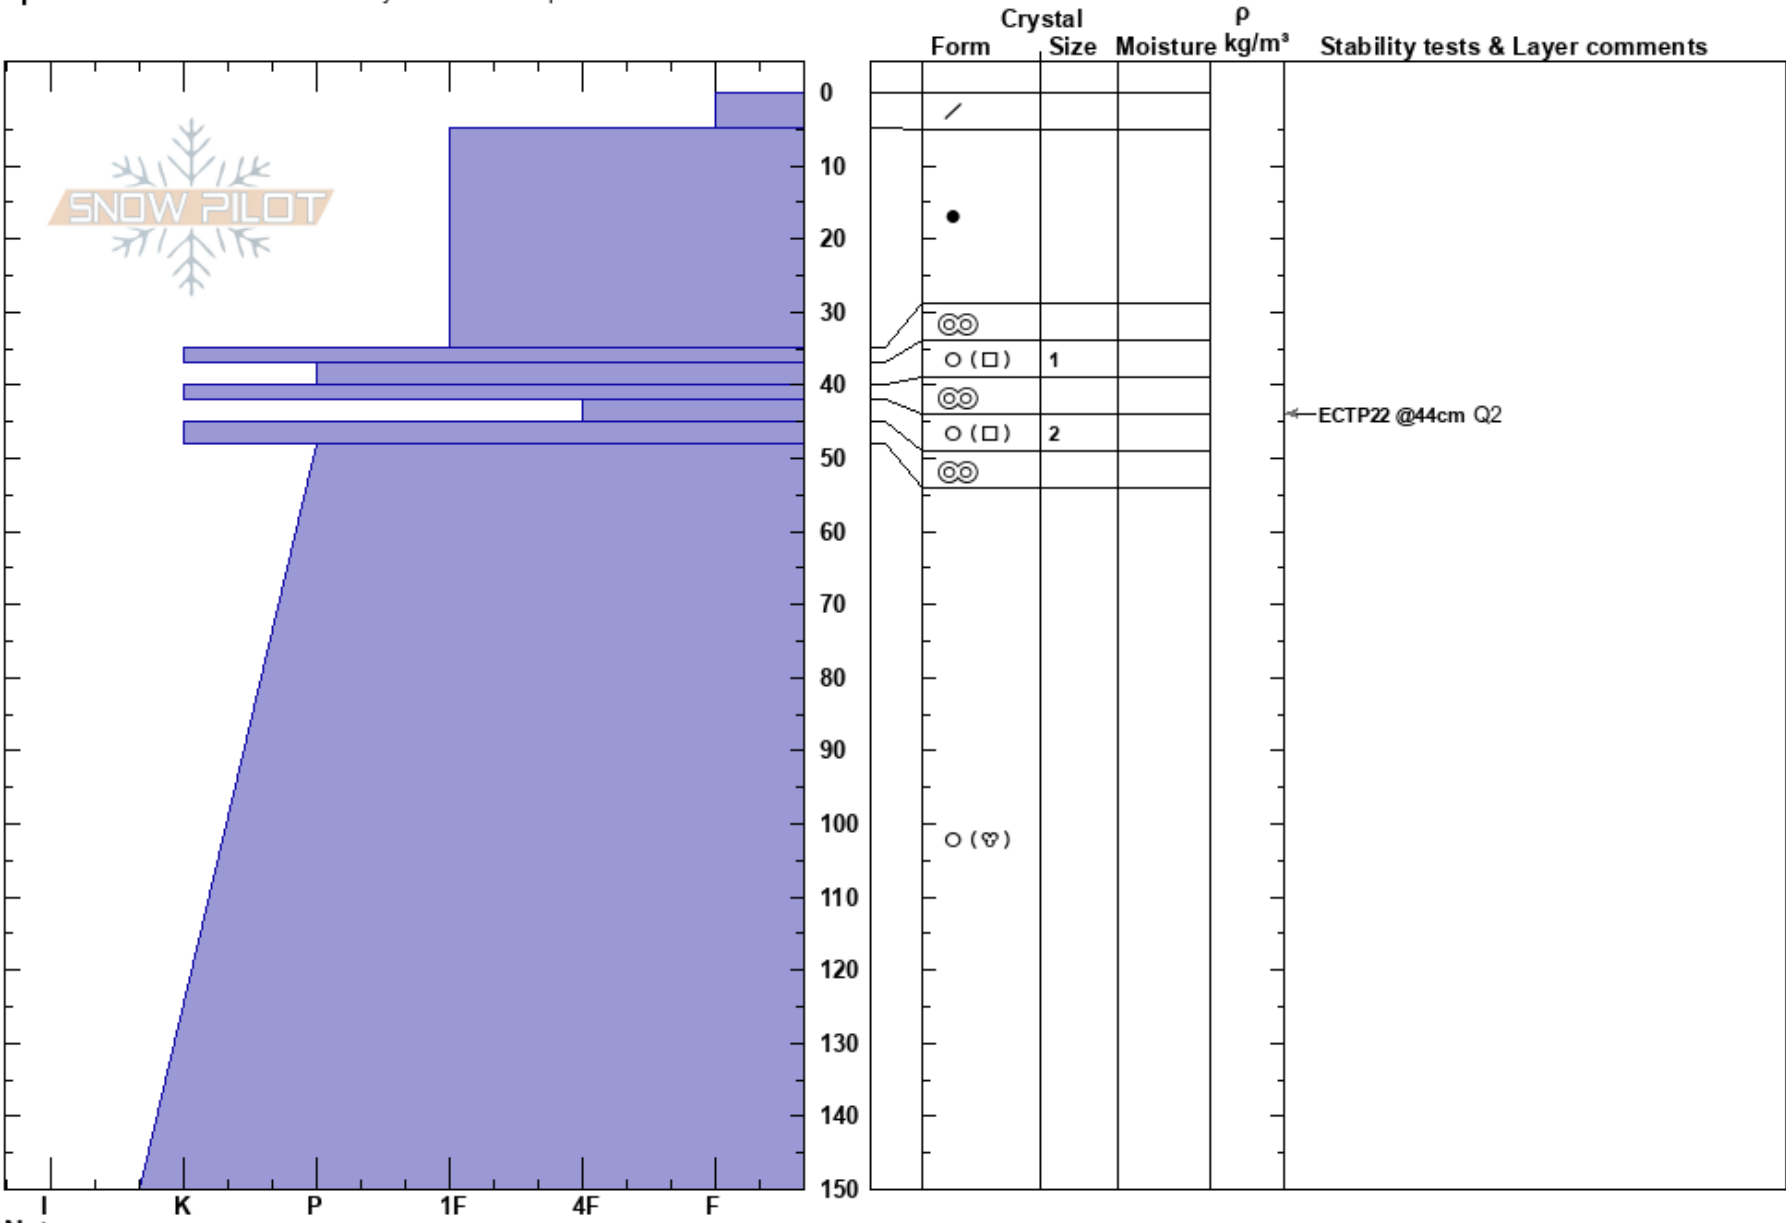

2017-03-08 Sennalandet Aanon Clausen
 Finnmark 08/03/2017 - 12:00
 Norway
Elevation: 300 m
Aspect: 140°
Specifics: Recent avalanche activity on different slopes

Stability: Fair **HS:**150 **Layer Notes:**
Air Temperature: -5°C **PF:**20
Sky Cover:
Precipitation: NO
Wind: NW