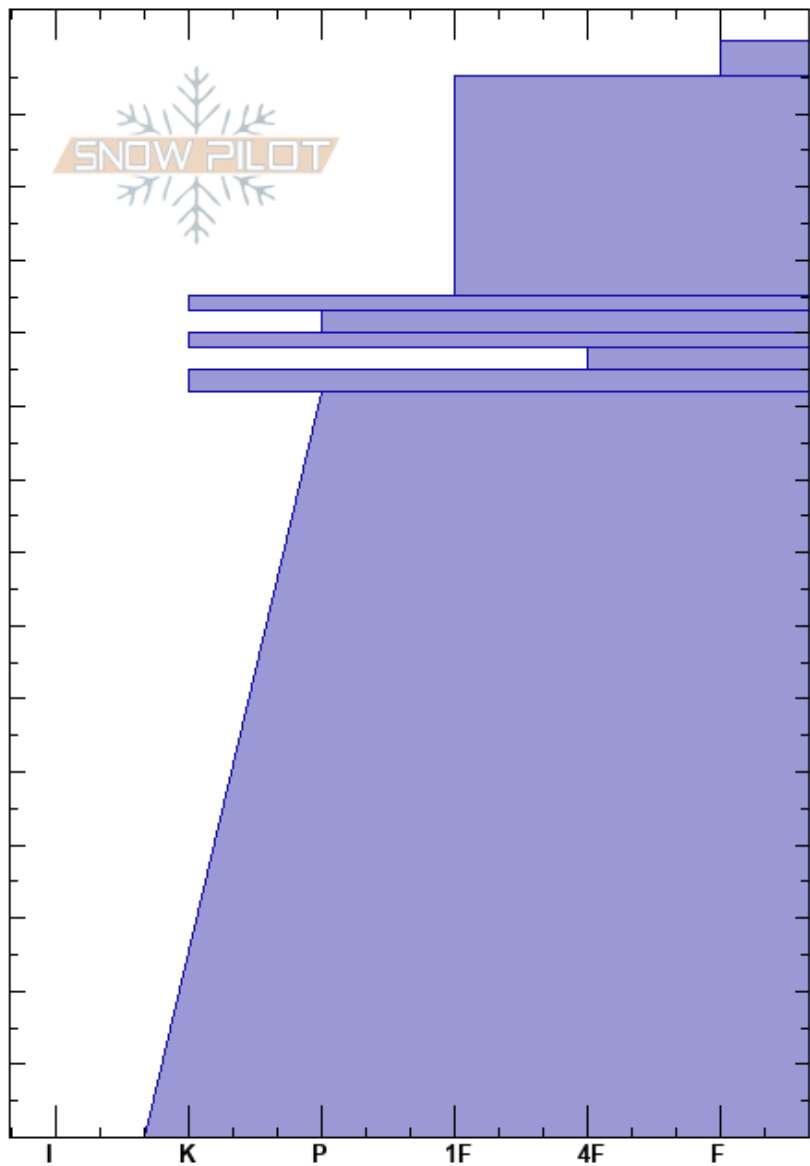

2017-03-08 Sennalandet Aanon Clausen
 Finnmark 08/03/2017 - 12:00
 Norway
Elevation: 300 m
Aspect: 140°
Specifics: Recent avalanche activity on different slopes

Stability: Fair **HS:**150 **Layer Notes:**
Air Temperature: -5°C **PF:**20
Sky Cover:
Precipitation: NO
Wind: NW

Depth (cm)	Crystal		Moisture	ρ kg/m ³	Stability tests & Layer comments
	Form	Size			
0	/				
10					
20	•				
30	⊙⊙				
35	○ (□)	1			
40	⊙⊙				
45	○ (□)	2			← ECTP22 @44cm Q2
50	⊙⊙				
60					
70					
80					
90					
100	○ (⊗)				
110					
120					
130					
140					
150					