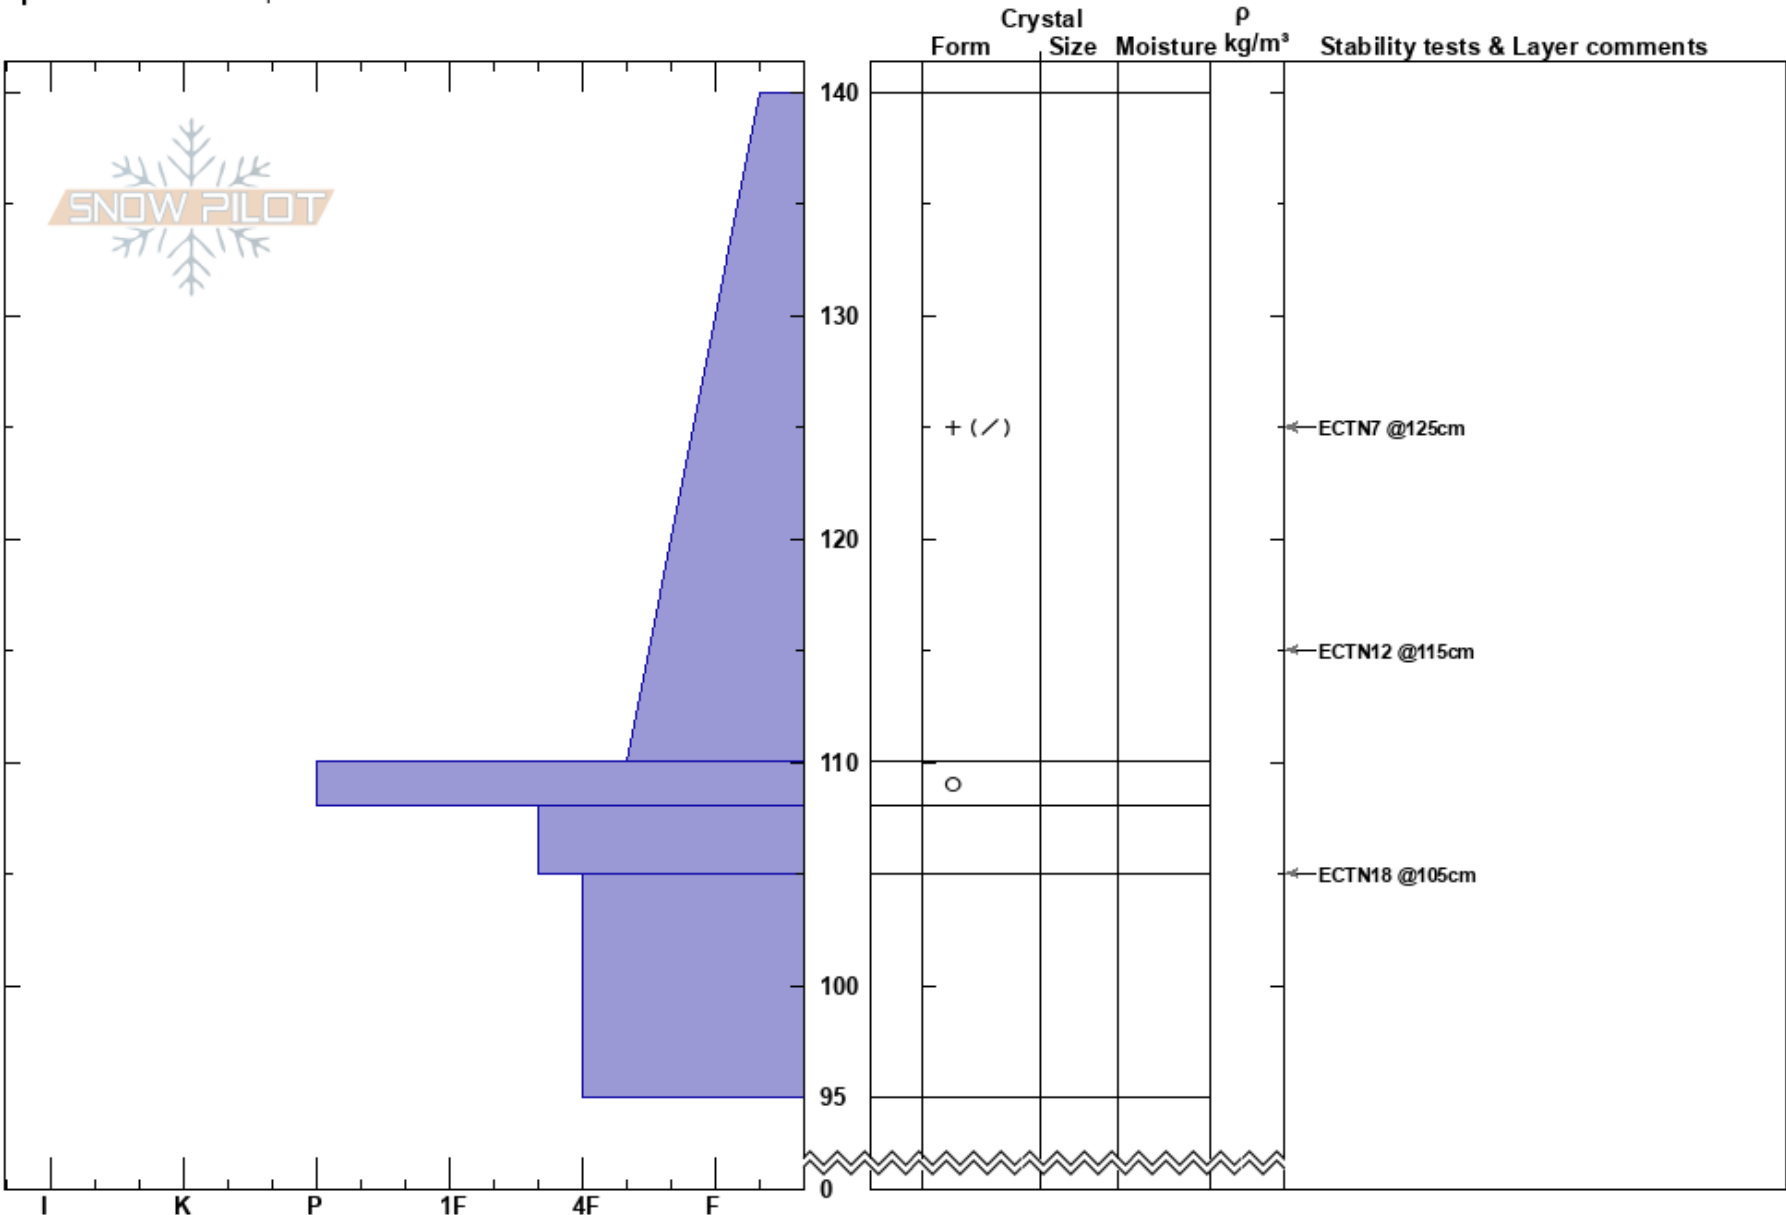

End of Softcore Ridge
 Kachina Peaks
 AZ
Elevation: 10300 ft
Aspect: 55°
Specifics: We skied slope

Troy Marino
 02/24/2020 - 11:30am
Co-ord: 35.33516N, -111.65956W
Slope Angle: 34°
Wind Loading:

Stability:
Air Temperature:
Sky Cover: CLR
Precipitation: NO
Wind: Calm

HS: 140
PS: 18
Layer Notes:

Notes: ECT isolated ~45cm down from surface.