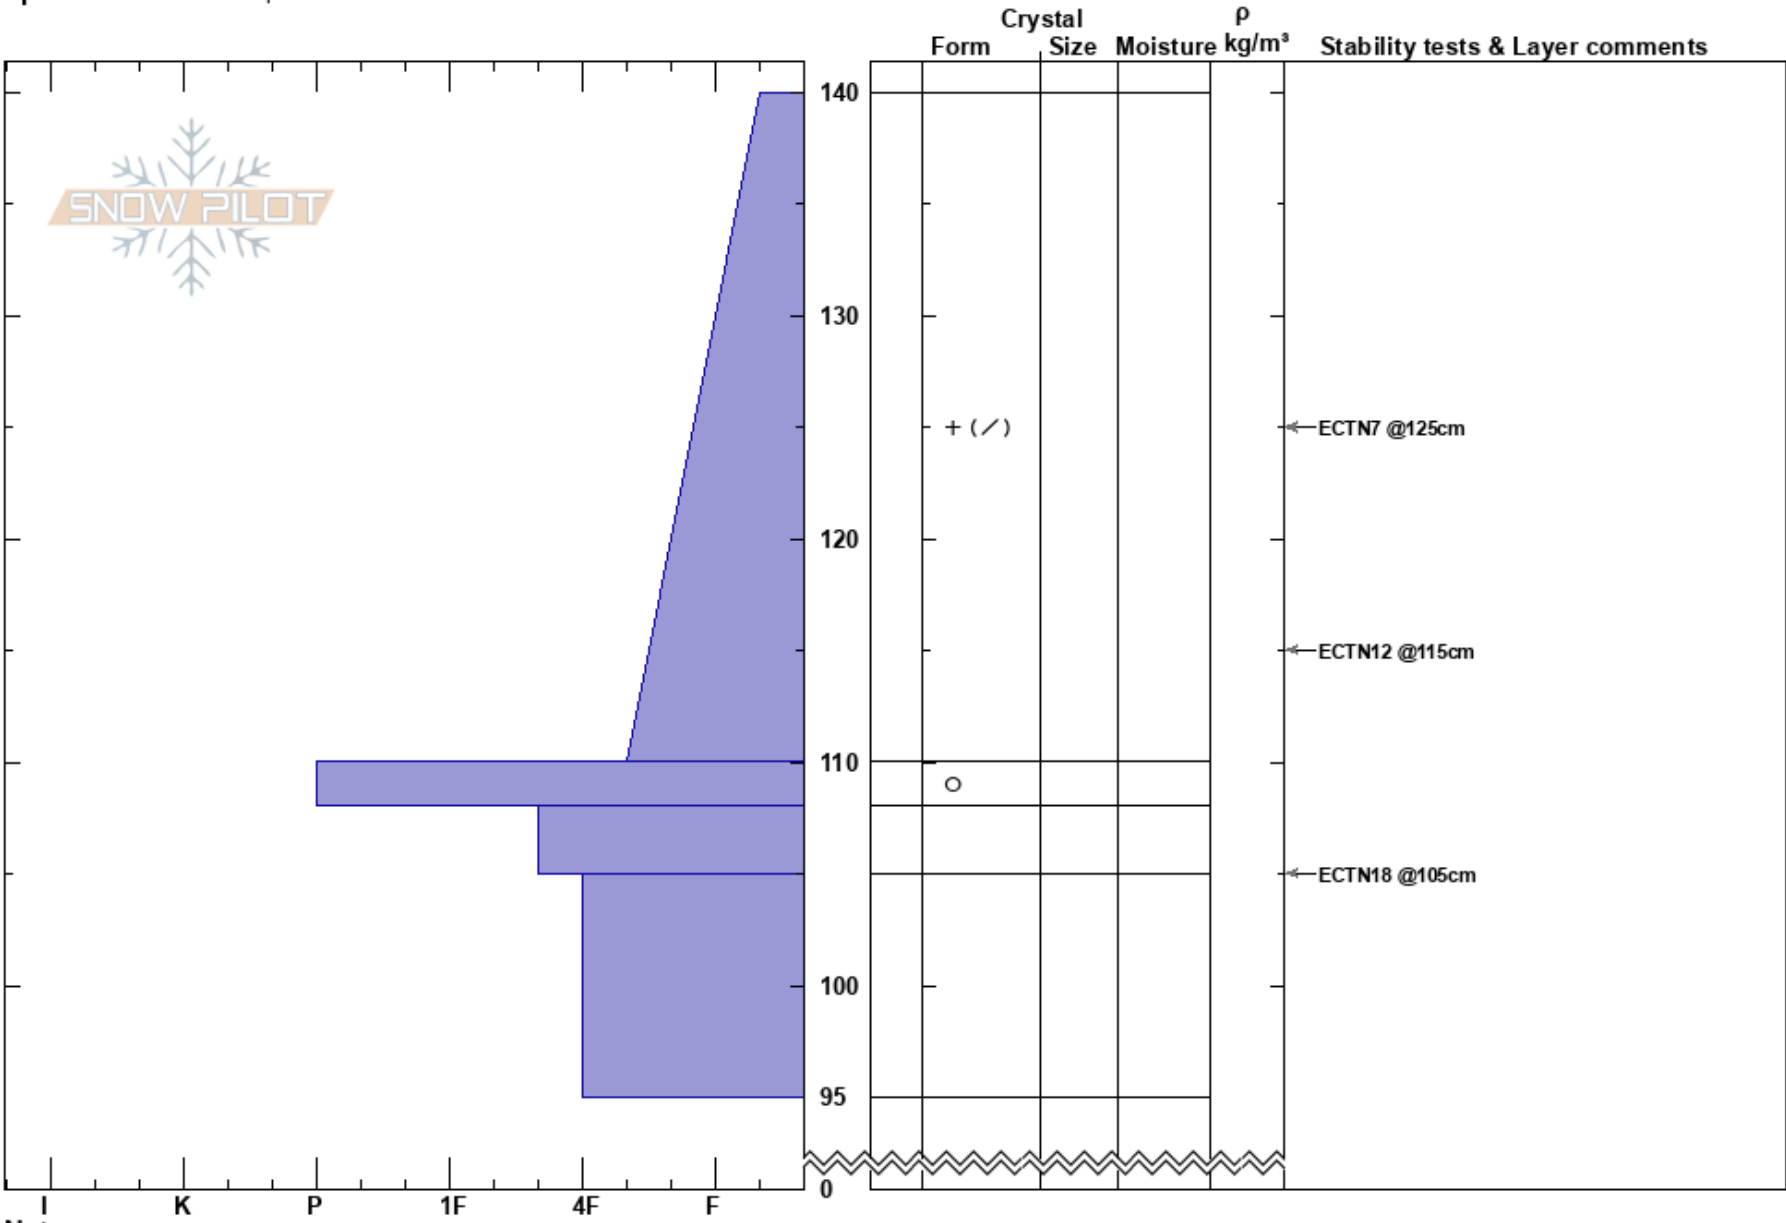

End of Softcore Ridge
 Kachina Peaks
 AZ
 Elevation: 10300 ft
 Aspect: 55°
 Specifics: We skied slope

Troy Marino
 02/24/2020 - 11:30am
 Co-ord: 35.33516N, -111.65956W
 Slope Angle: 34°
 Wind Loading:

Stability: **HS:140**
 Air Temperature: **PS: 18**
 Sky Cover: CLR
 Precipitation: NO
 Wind: Calm

Layer Notes:

Notes: ECT isolated ~45cm down from surface.