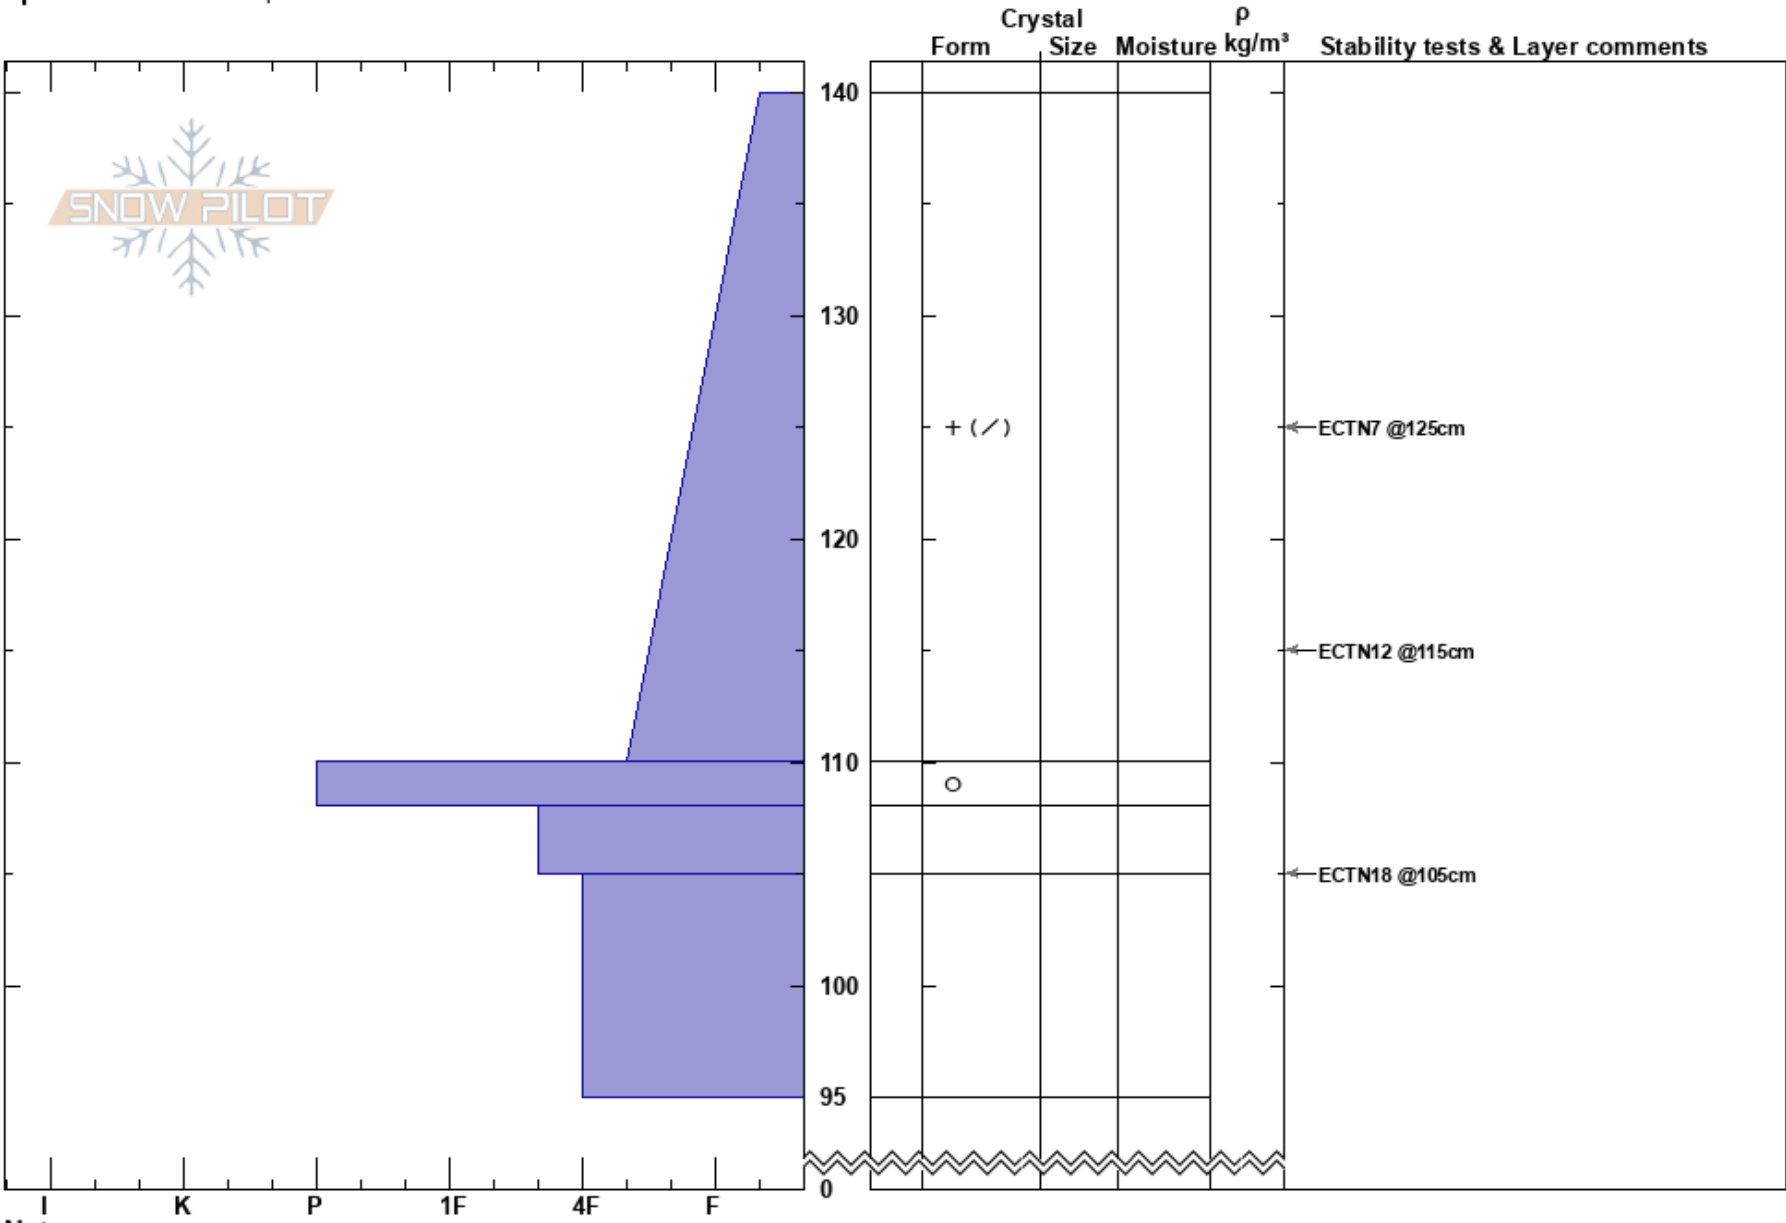

End of Softcore Ridge  
 Kachina Peaks  
 AZ  
**Elevation:** 10300 ft  
**Aspect:** 55°  
**Specifics:** We skied slope

Troy Marino  
 02/24/2020 - 11:30am  
**Co-ord:** 35.33516N, -111.65956W  
**Slope Angle:** 34°  
**Wind Loading:**

**Stability:**  
**Air Temperature:**  
**Sky Cover:** CLR  
**Precipitation:** NO  
**Wind:** Calm

**HS:** 140  
**PS:** 18  
**Layer Notes:**

**Notes:** ECT isolated ~45cm down from surface.