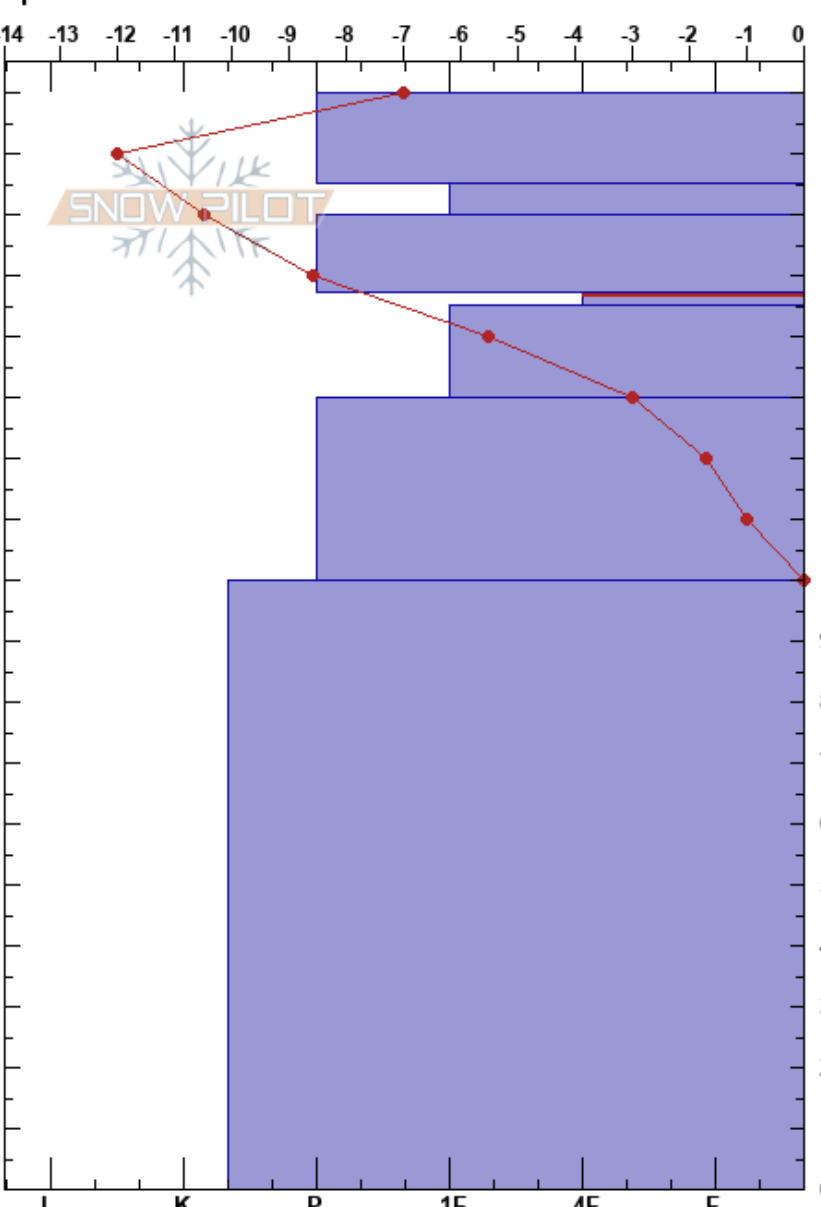

Myrkdalen
 Indre Sogn
 Norway
 Elevation:
 Aspect:
 Specifics:

Jan Helge Aalbu
 08/03/2017 - 13:00
 Co-ord:
 Slope Angle:
 Wind Loading:

Stability:
 Air Temperature: -7.5°C
 Sky Cover: OVC
 Precipitation: NO
 Wind: Calm

PF:1
 Layer Notes:
 147-145cm:Problematic layer

Form	Crystal		ρ kg/m ³	Stability tests & Layer comments
	Size	Moisture		
●	0.3	D		
●	0.5	D		
●	0.3	D		
◐	1	D		← ECTP17 @147cm
●	0.5	D		
●	0.3	D		
○		M		

Notes: