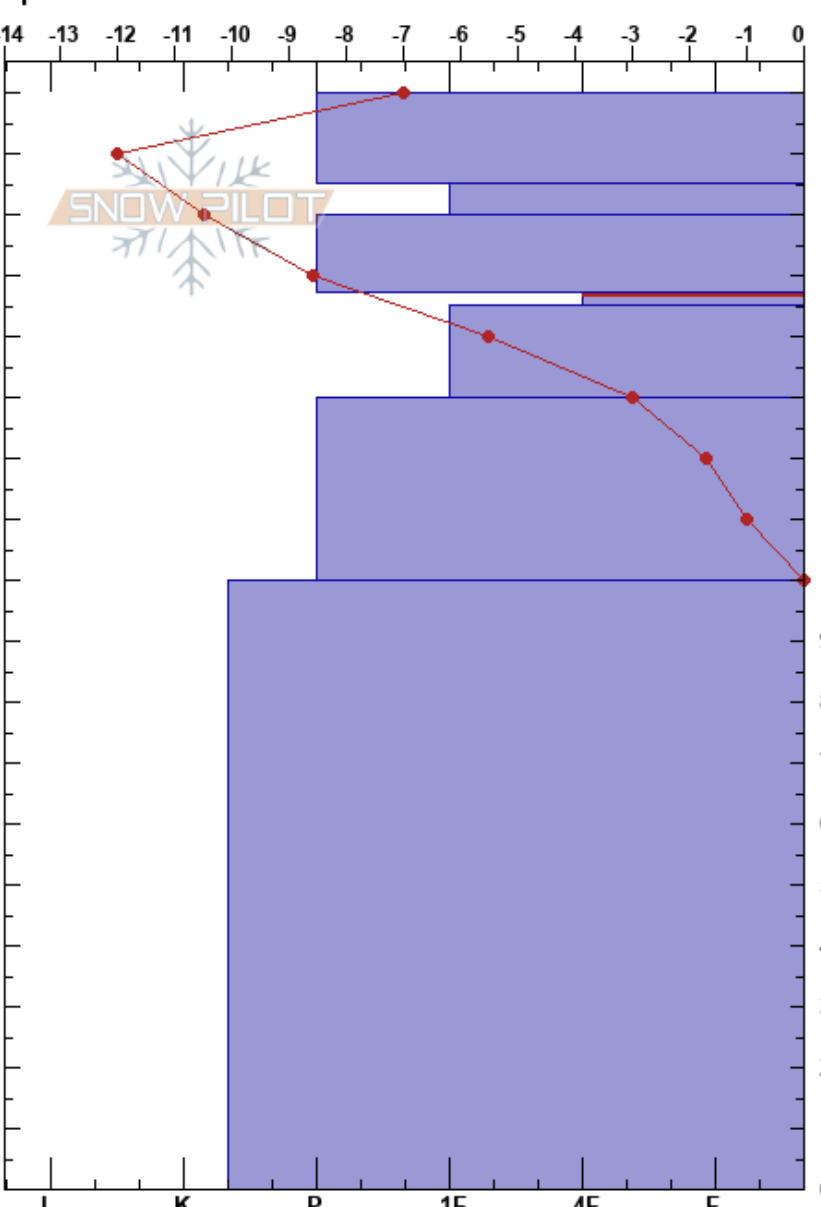

Myrkdalen  
 Indre Sogn  
 Norway  
 Elevation:  
 Aspect:  
 Specifics:

Jan Helge Aalbu  
 08/03/2017 - 13:00  
 Co-ord:  
 Slope Angle:  
 Wind Loading:

Stability:  
 Air Temperature: -7.5°C  
 Sky Cover: OVC  
 Precipitation: NO  
 Wind: Calm

PF:1  
 Layer Notes:  
 147-145cm:Problematic layer

Form	Crystal		$\rho$ kg/m <sup>3</sup>	Stability tests & Layer comments
	Size	Moisture		
•	0.3	D		
•	0.5	D		
•	0.3	D		
•	1	D		← ECTP17 @147cm
•	0.5	D		
•	0.3	D		
○		M		