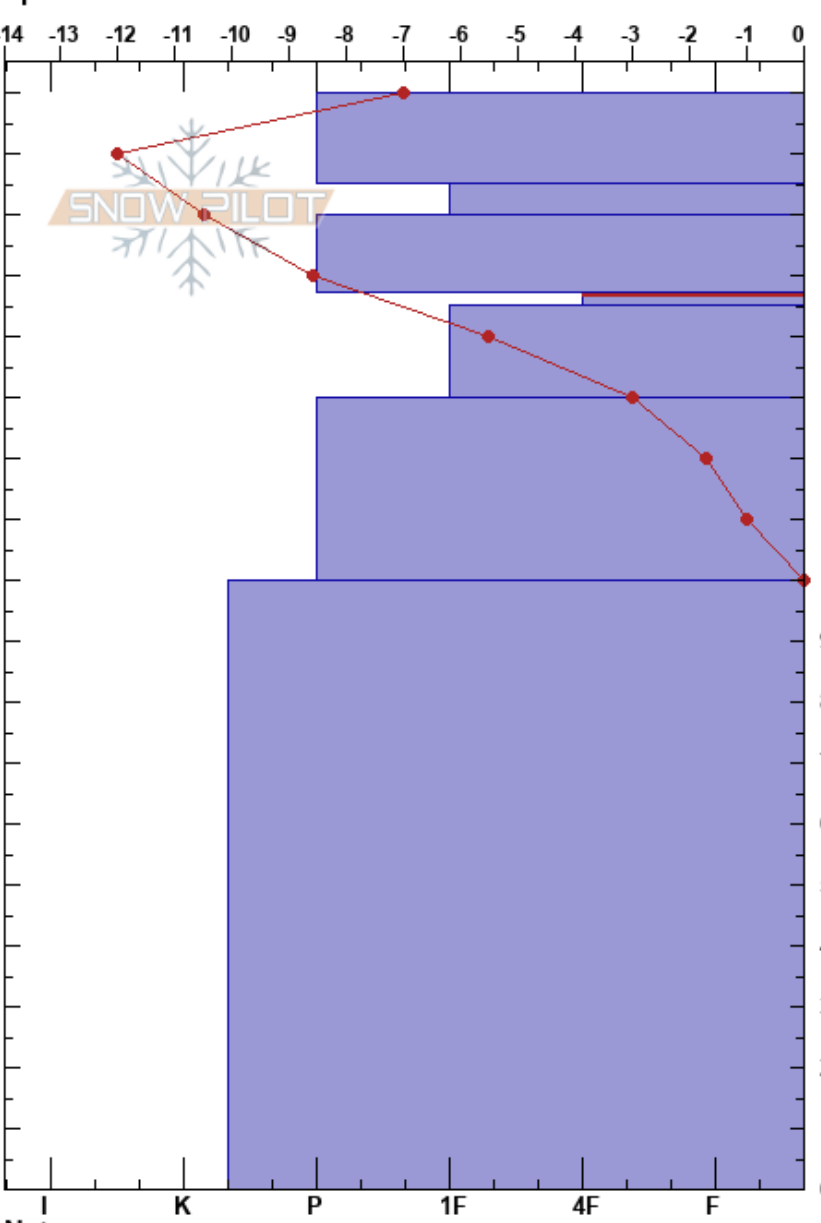

Myrkdalen
 Indre Sogn
 Norway
 Elevation:
 Aspect:
 Specifics:

Jan Helge Aalbu
 08/03/2017 - 13:00
 Co-ord:
 Slope Angle:
 Wind Loading:

Stability:
 Air Temperature: -7.5°C
 Sky Cover: OVC
 Precipitation: NO
 Wind: Calm

PF:1
 Layer Notes:
 147-145cm:Problematic layer

Form	Crystal		ρ kg/m ³	Stability tests & Layer comments
	Size	Moisture		
●	0.3	D		
●	0.5	D		
●	0.3	D		
◐	1	D		← ECTP17 @147cm
●	0.5	D		
●	0.3	D		
○		M		

Notes: