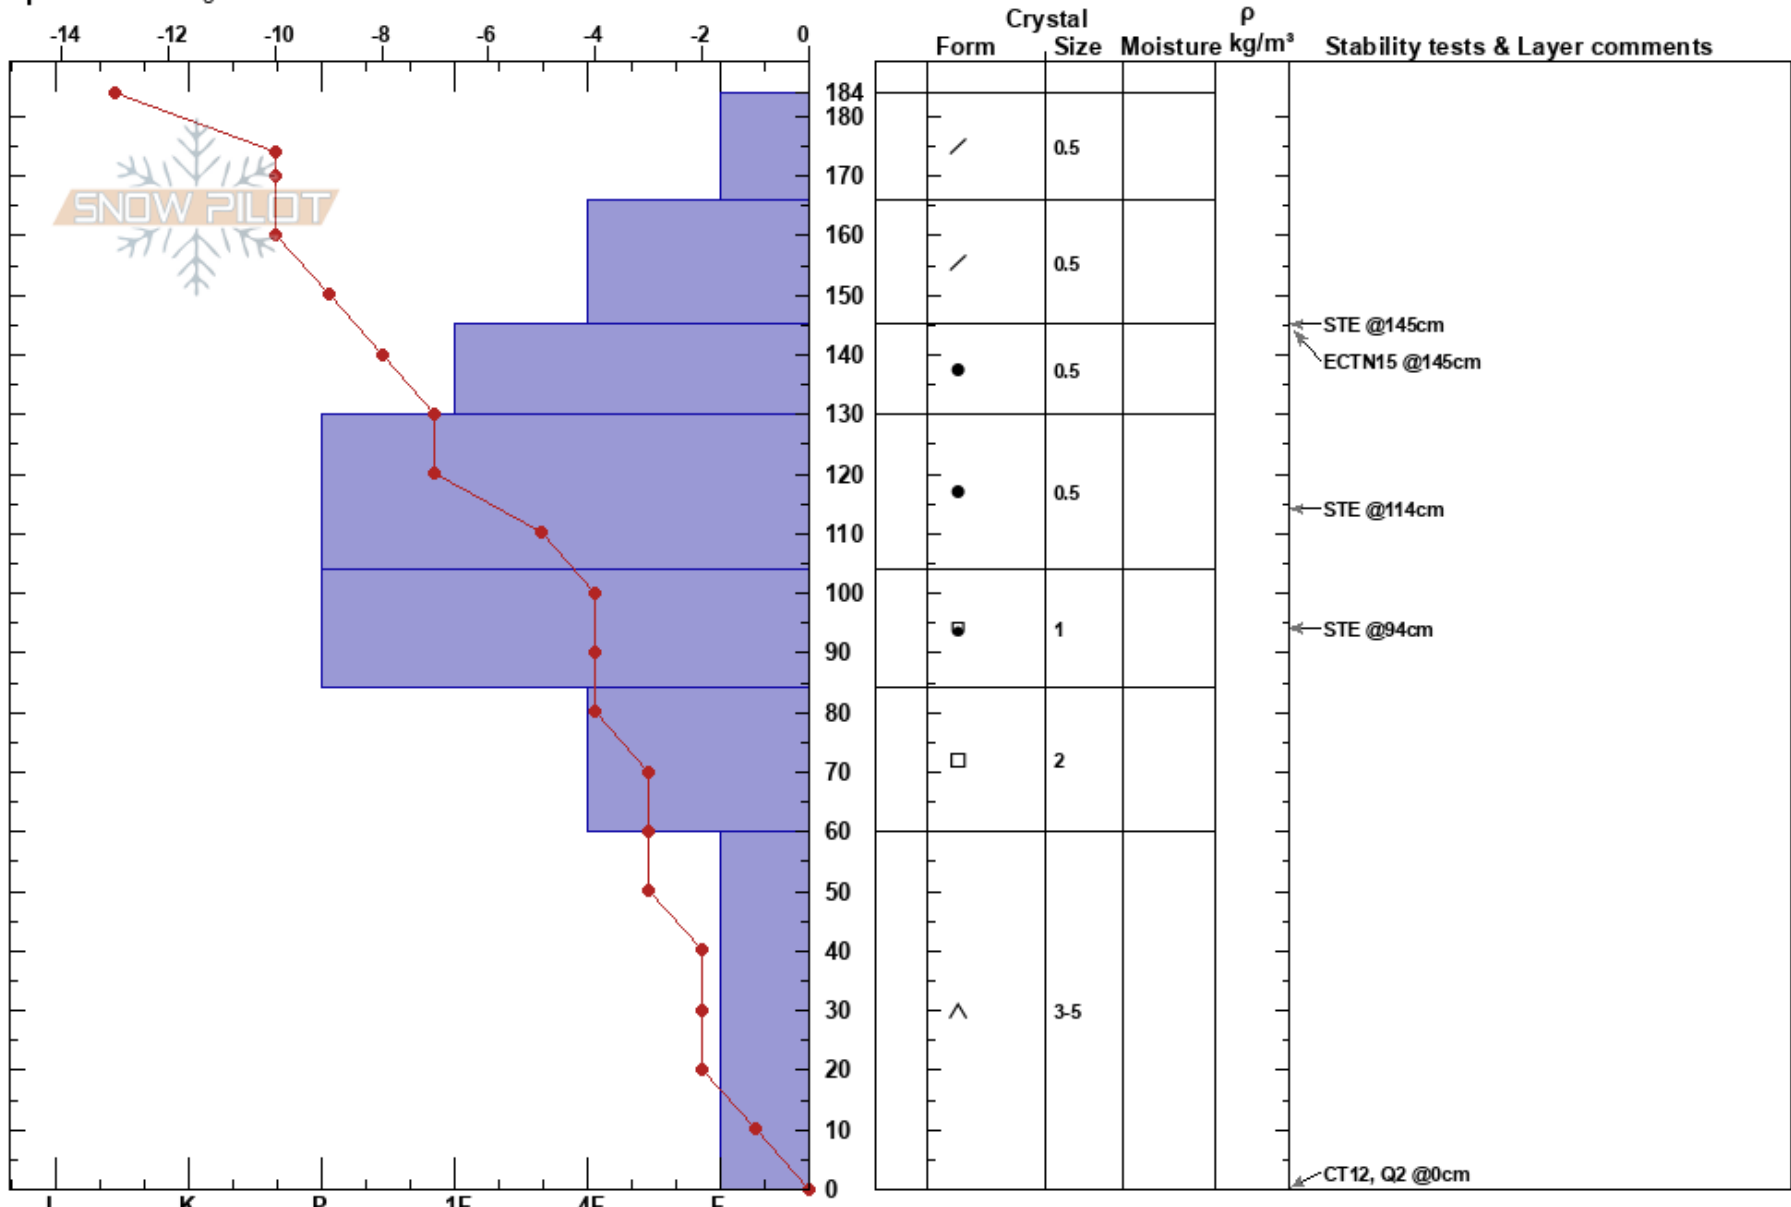

Bottom of Lenawee Pat Hansen  
 Arapahoe Basin Ski Area 02/24/2020 - 3:40pm  
 CO Co-ord: 39.63392N, -105.86600W  
 Elevation: 11500 ft Slope Angle: 31°  
 Aspect: SW Wind Loading: yes  
 Specifics: Pit dug in a Ski Area

Stability: HS:184 Layer Notes:  
 Air Temperature: PF:45  
 Sky Cover: OVC  
 Precipitation: S-1  
 Wind: NW Light Breeze

Notes: