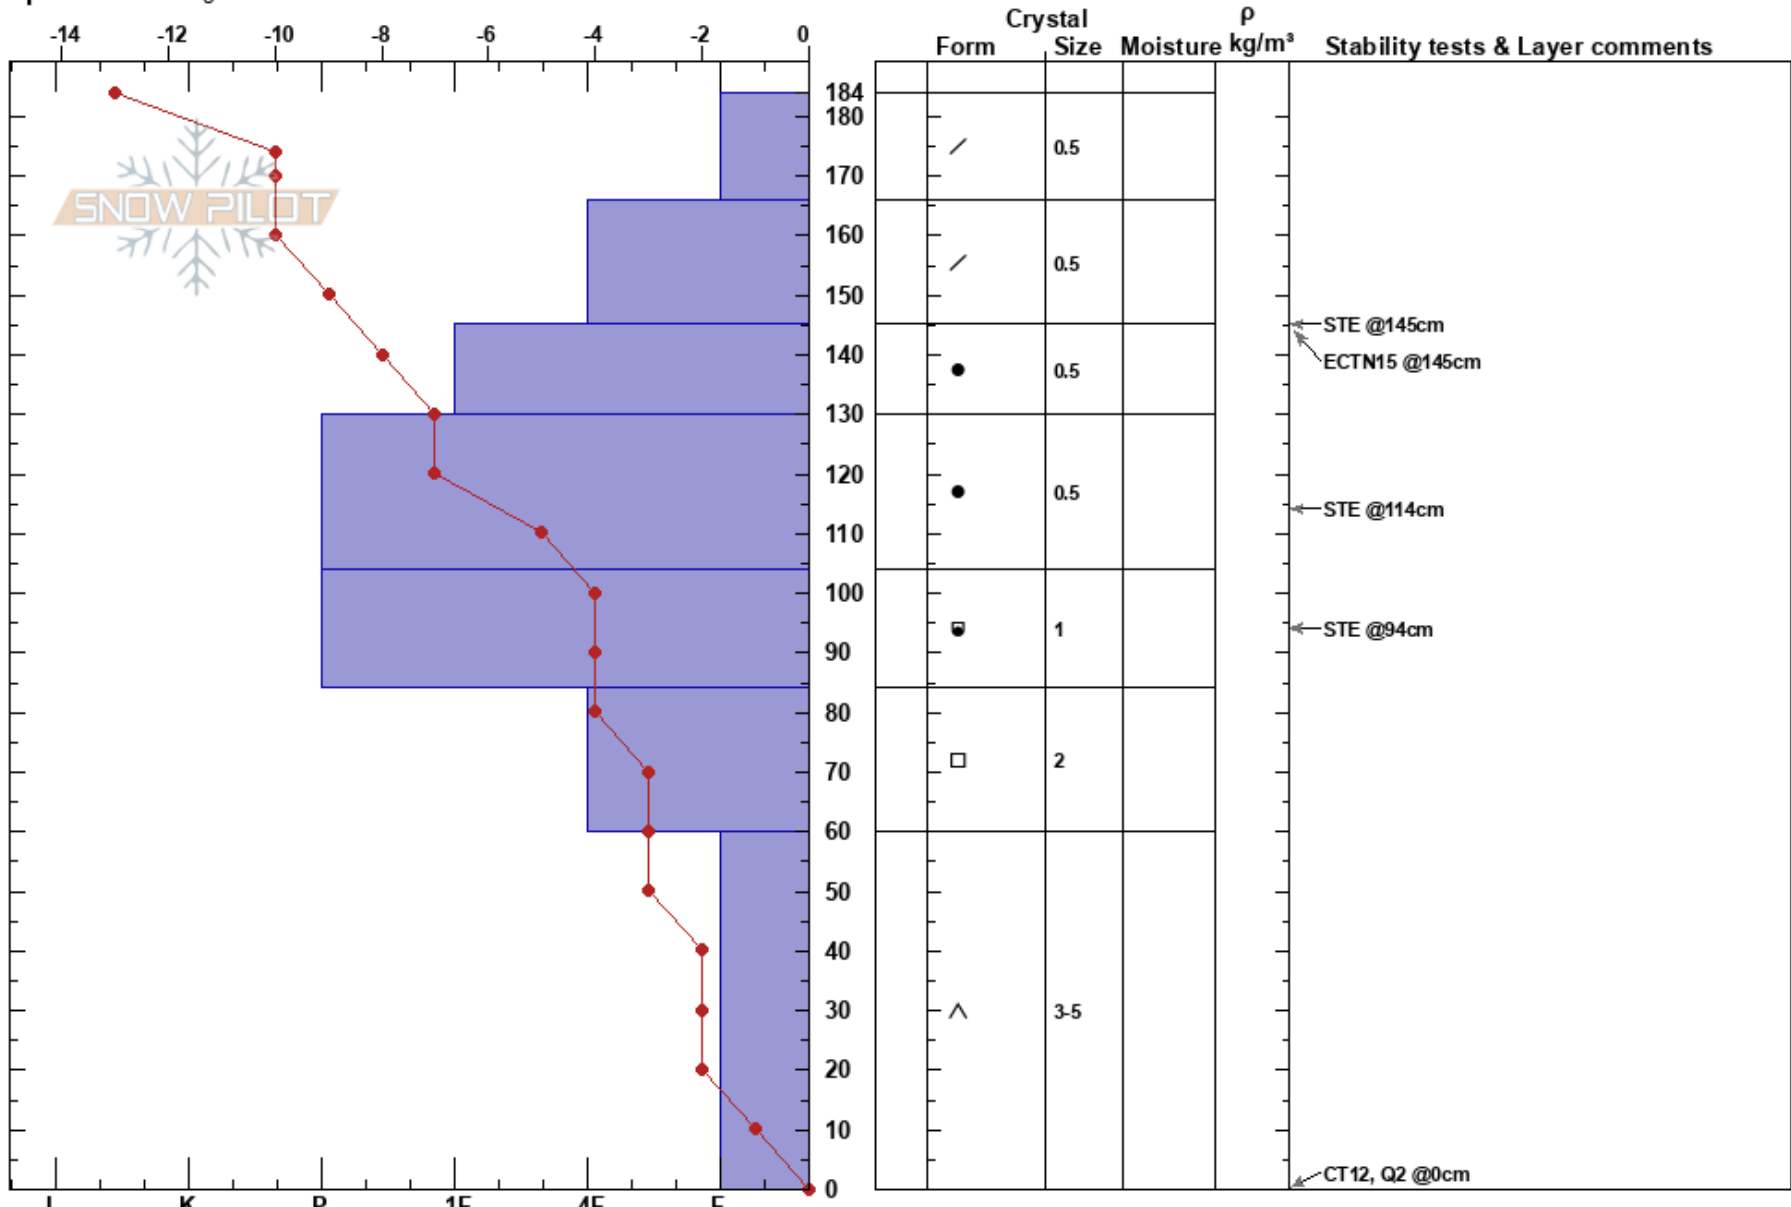

Bottom of Lenawee Pat Hansen  
 Arapahoe Basin Ski Area 02/24/2020 - 3:40pm  
 CO Co-ord: 39.63392N, -105.86600W  
 Elevation: 11500 ft Slope Angle: 31°  
 Aspect: SW Wind Loading: yes  
 Specifics: Pit dug in a Ski Area

Stability: HS:184  
 Air Temperature: PF:45  
 Sky Cover: OVC  
 Precipitation: S-1  
 Wind: NW Light Breeze

Layer Notes:

Notes: