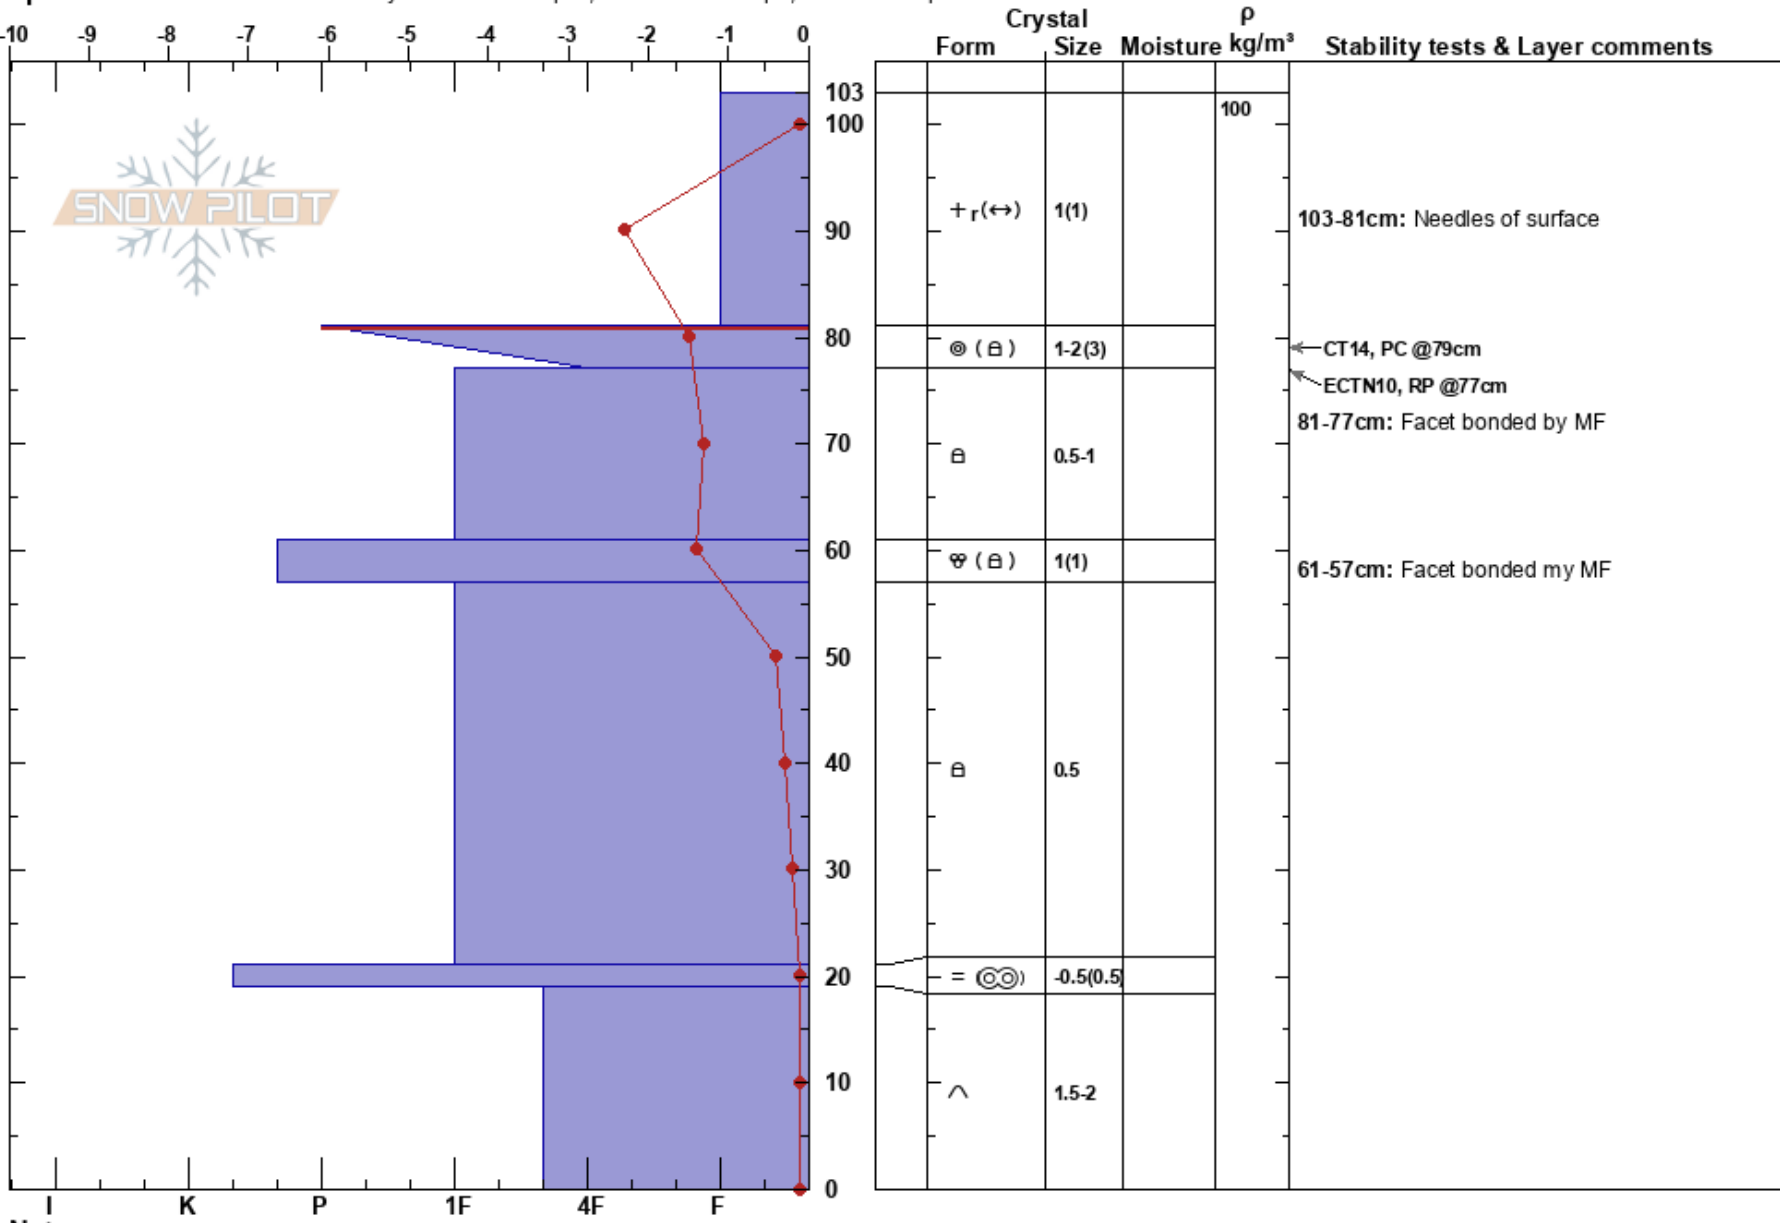

Temptation Trees  
 Kachina Peaks  
 AZ  
**Elevation:** 10654 ft  
**Aspect:** 240°

David Lovejoy  
 02/23/2020 - 2:42am  
**Co-ord:** 35.34300N, -111.69415W  
**Slope Angle:** 27°  
**Wind Loading:** no

**Stability:**  
**Air Temperature:** -0.5°C  
**Sky Cover:** CLR  
**Precipitation:** NO  
**Wind:** N Light Breeze

**HS:**103  
**PF:**40  
**PS:**30  
**Layer Notes:**  
 103-81cm: Needles of surface  
 81-77cm: Facet bonded by MF  
 81-77cm: Problematic layer  
 61-57cm: Facet bonded my MF

**Specifics:** Recent avalanche activity on different slopes; Ski tracks on slope; We skied slope

**Notes:** Pit in open glad of mixed mature conifers