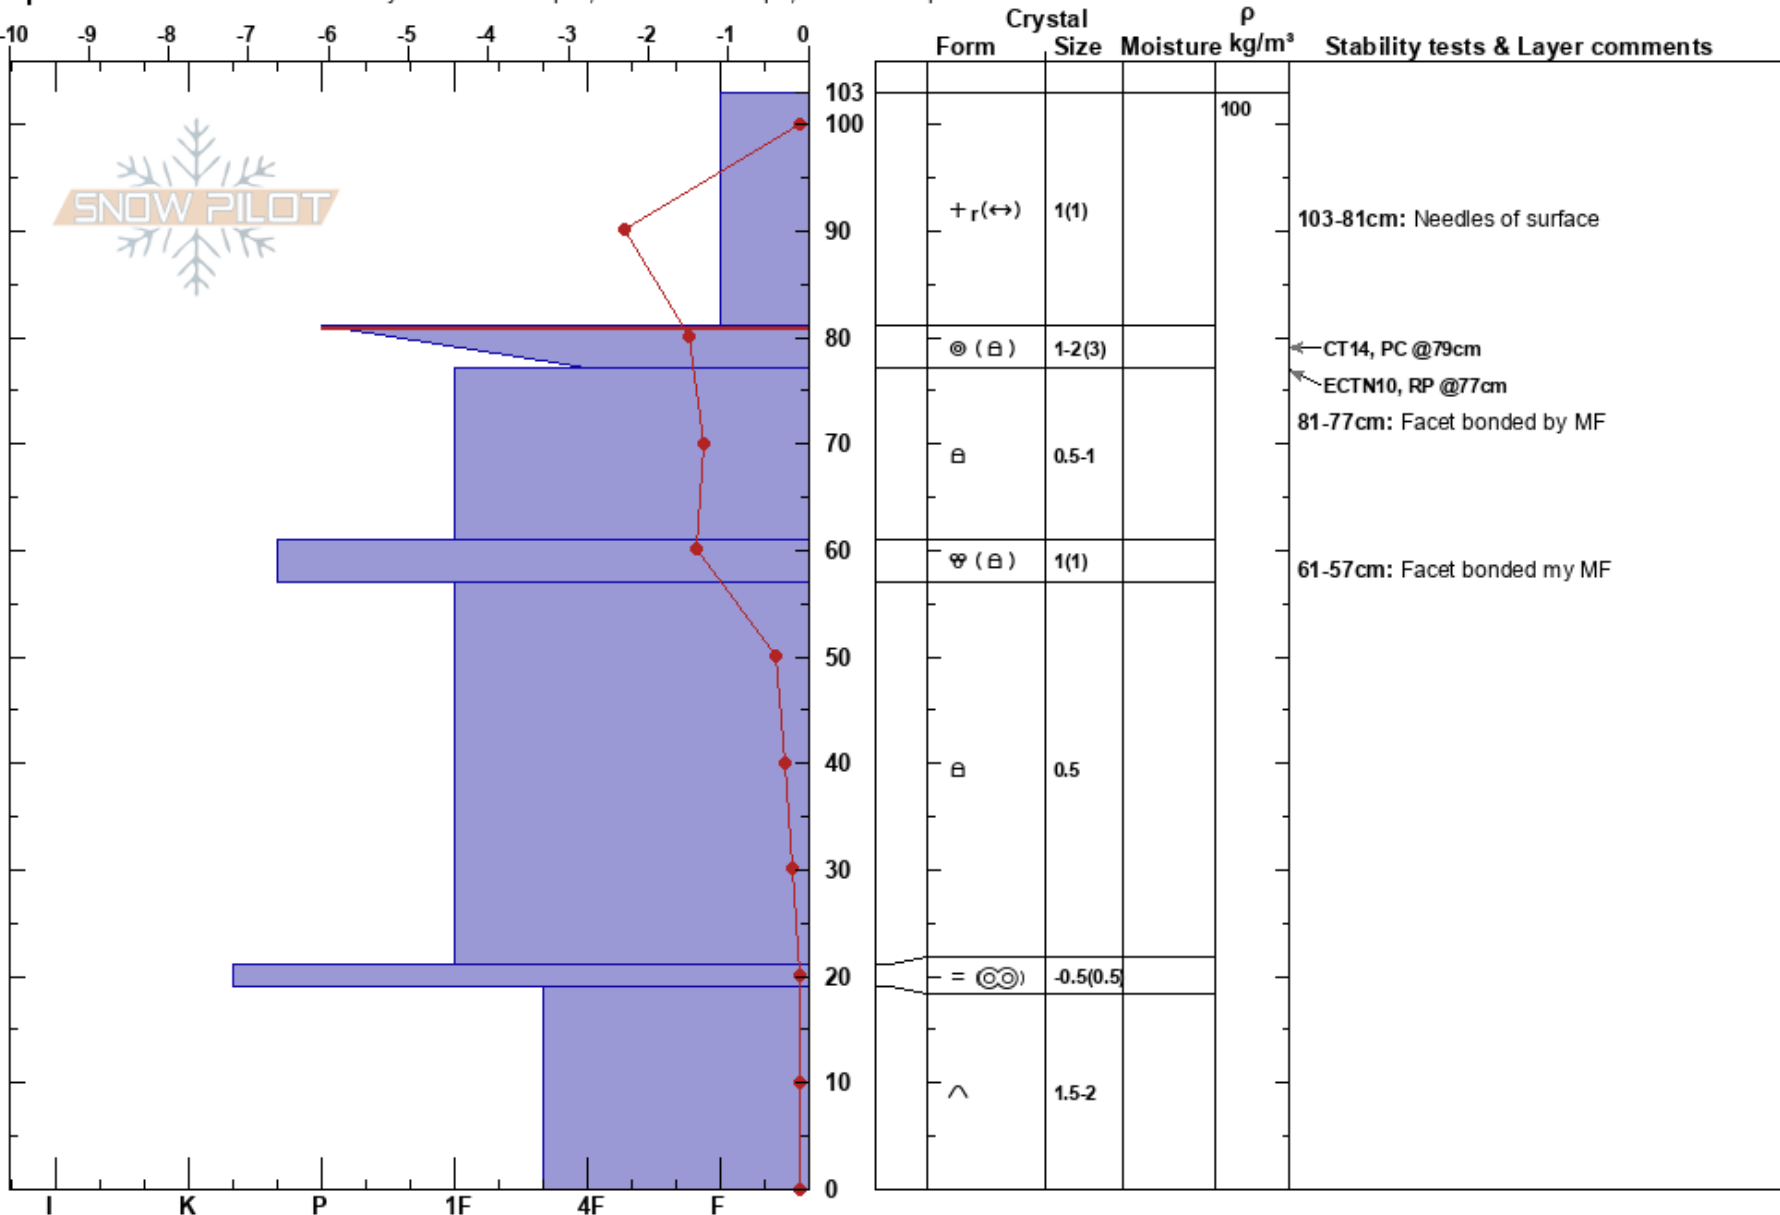

Temptation Trees  
 Kachina Peaks  
 AZ  
 Elevation: 10654 ft  
 Aspect: 240°

David Lovejoy  
 02/23/2020 - 2:42am  
 Co-ord: 35.34300N, -111.69415W  
 Slope Angle: 27°  
 Wind Loading: no

Stability:  
 Air Temperature: -0.5°C  
 Sky Cover: CLR  
 Precipitation: NO  
 Wind: N Light Breeze

HS:103  
 PF:40  
 PS:30  
 Layer Notes:  
 103-81cm: Needles of surface  
 81-77cm: Facet bonded by MF  
 81-77cm: Problematic layer  
 61-57cm: Facet bonded my MF

Specifics: Recent avalanche activity on different slopes; Ski tracks on slope; We skied slope

Notes: Pit in open glad of mixed mature conifers