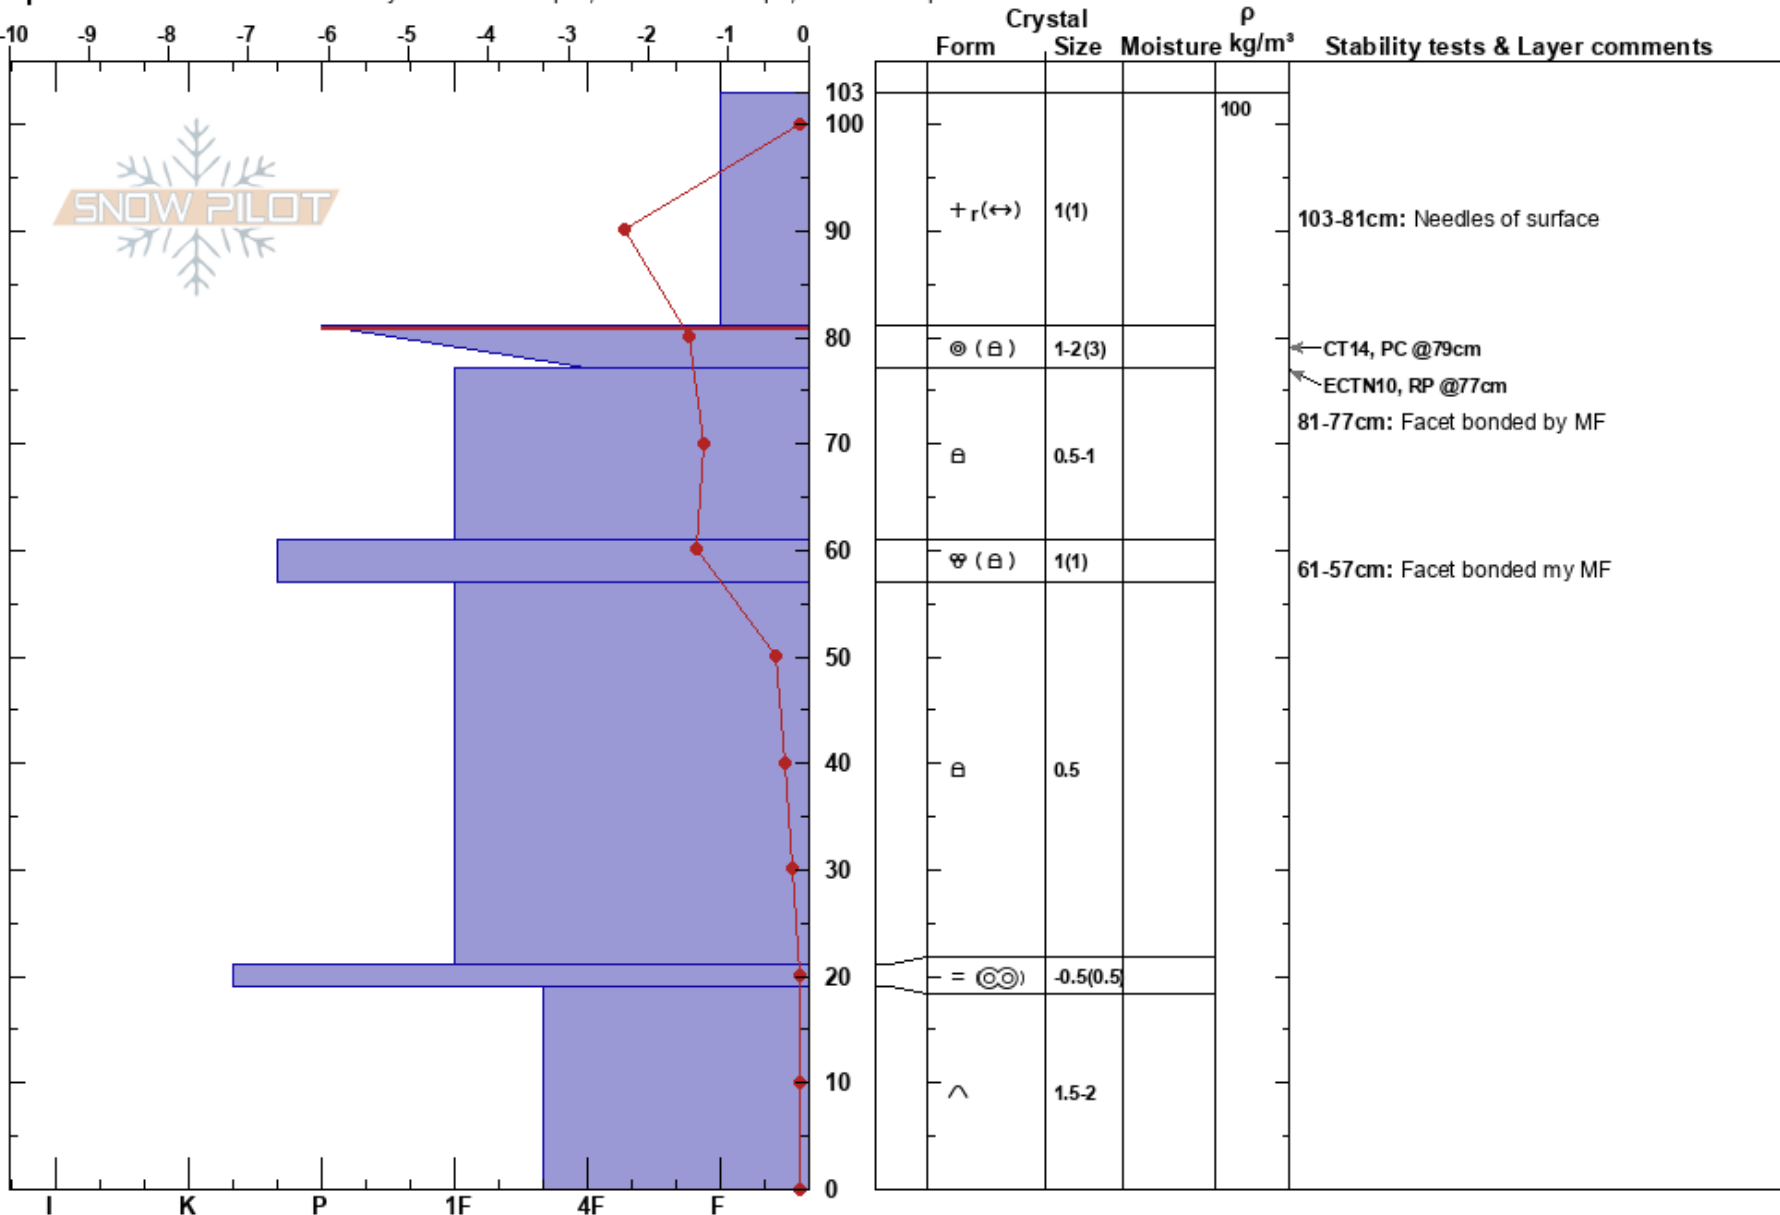

Temptation Trees
Kachina Peaks
AZ
Elevation: 10654 ft
Aspect: 240°

David Lovejoy
02/23/2020 - 2:42am
Co-ord: 35.34300N, -111.69415W
Slope Angle: 27°
Wind Loading: no

Stability:
Air Temperature: -0.5°C
Sky Cover: CLR
Precipitation: NO
Wind: N Light Breeze

HS:103
PF:40
PS:30
Layer Notes:
103-81cm: Needles of surface
81-77cm: Facet bonded by MF
81-77cm: Problematic layer
61-57cm: Facet bonded my MF

Specifics: Recent avalanche activity on different slopes; Ski tracks on slope; We skied slope

Notes: Pit in open glad of mixed mature conifers