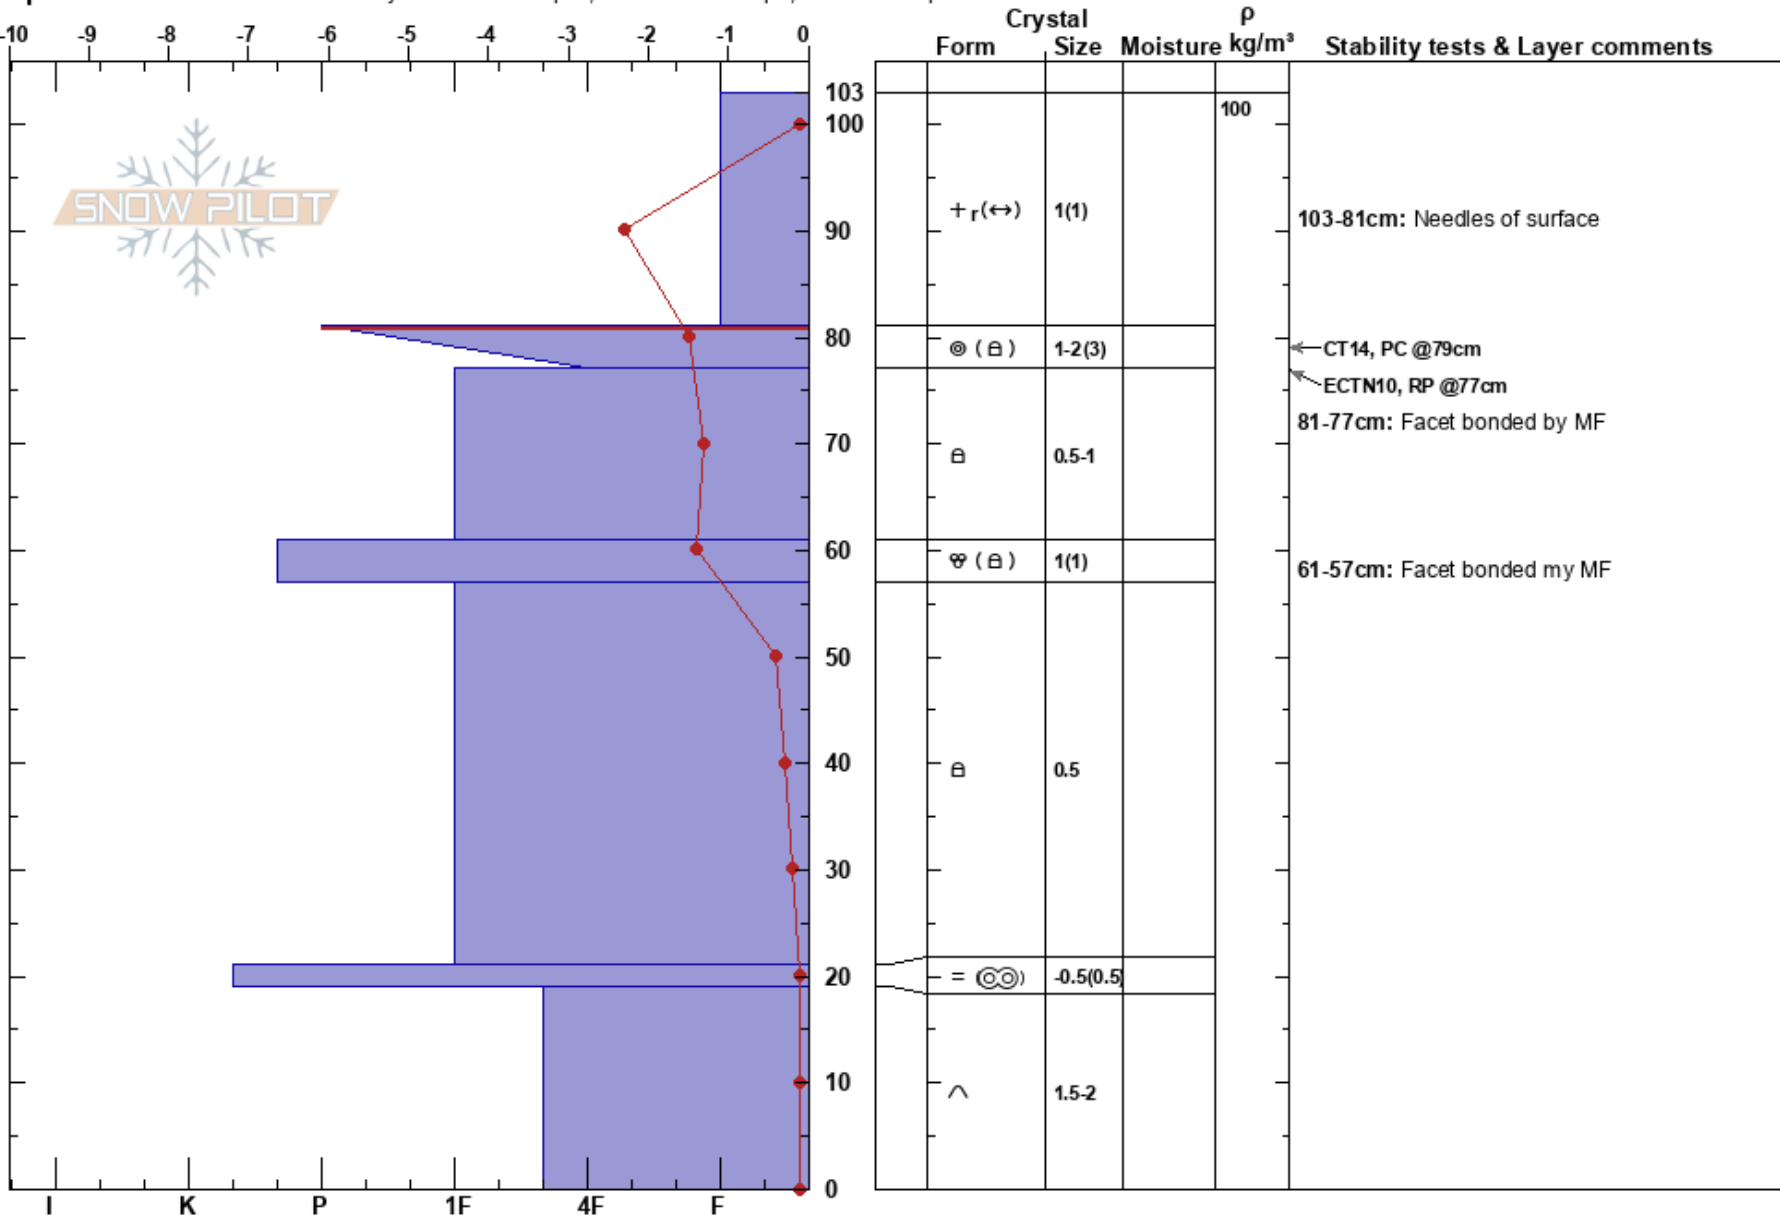

Temptation Trees
 Kachina Peaks
 AZ
Elevation: 10654 ft
Aspect: 240°

David Lovejoy
 02/23/2020 - 2:42am
Co-ord: 35.34300N, -111.69415W
Slope Angle: 27°
Wind Loading: no

Stability:
Air Temperature: -0.5°C
Sky Cover: CLR
Precipitation: NO
Wind: N Light Breeze

HS:103
PF:40
PS:30
Layer Notes:
 103-81cm: Needles of surface
 81-77cm: Facet bonded by MF
 81-77cm: Problematic layer
 61-57cm: Facet bonded my MF

Specifics: Recent avalanche activity on different slopes; Ski tracks on slope; We skied slope

Notes: Pit in open glad of mixed mature conifers