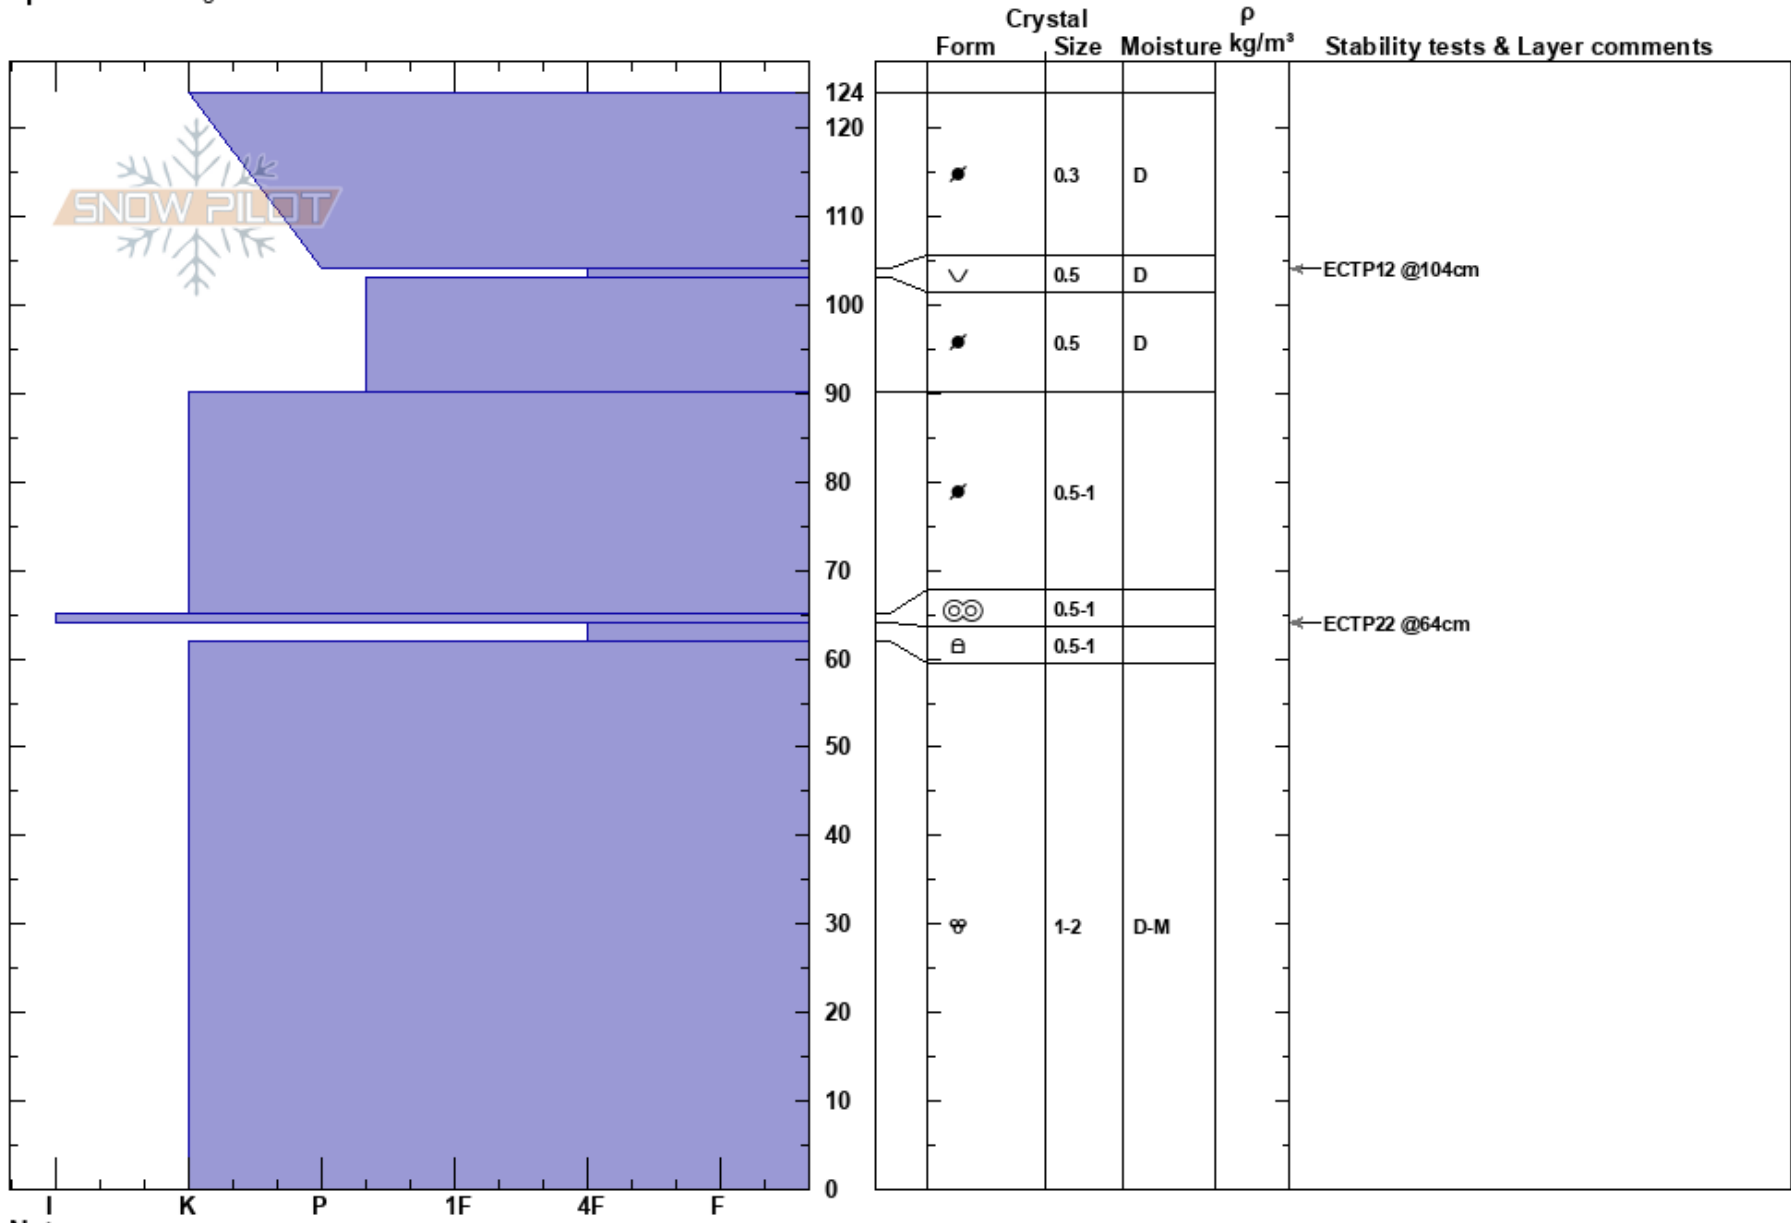

Høgeggi II
 Voss
 Norway
 Elevation: 1091 m
 Aspect: W
 Specifics: Pit dug in a Ski Area

Olav Aga
 07/03/2017 - 22:00
 Co-ord: 32V 366265E 6762044N
 Slope Angle: 10°
 Wind Loading: no

Stability: **HS:124** **Layer Notes:**
 Air Temperature: -12°C **PS: 5** 104-103cm:Problematic layer
 Sky Cover: CLR
 Precipitation: NO
 Wind: SE Light Breeze