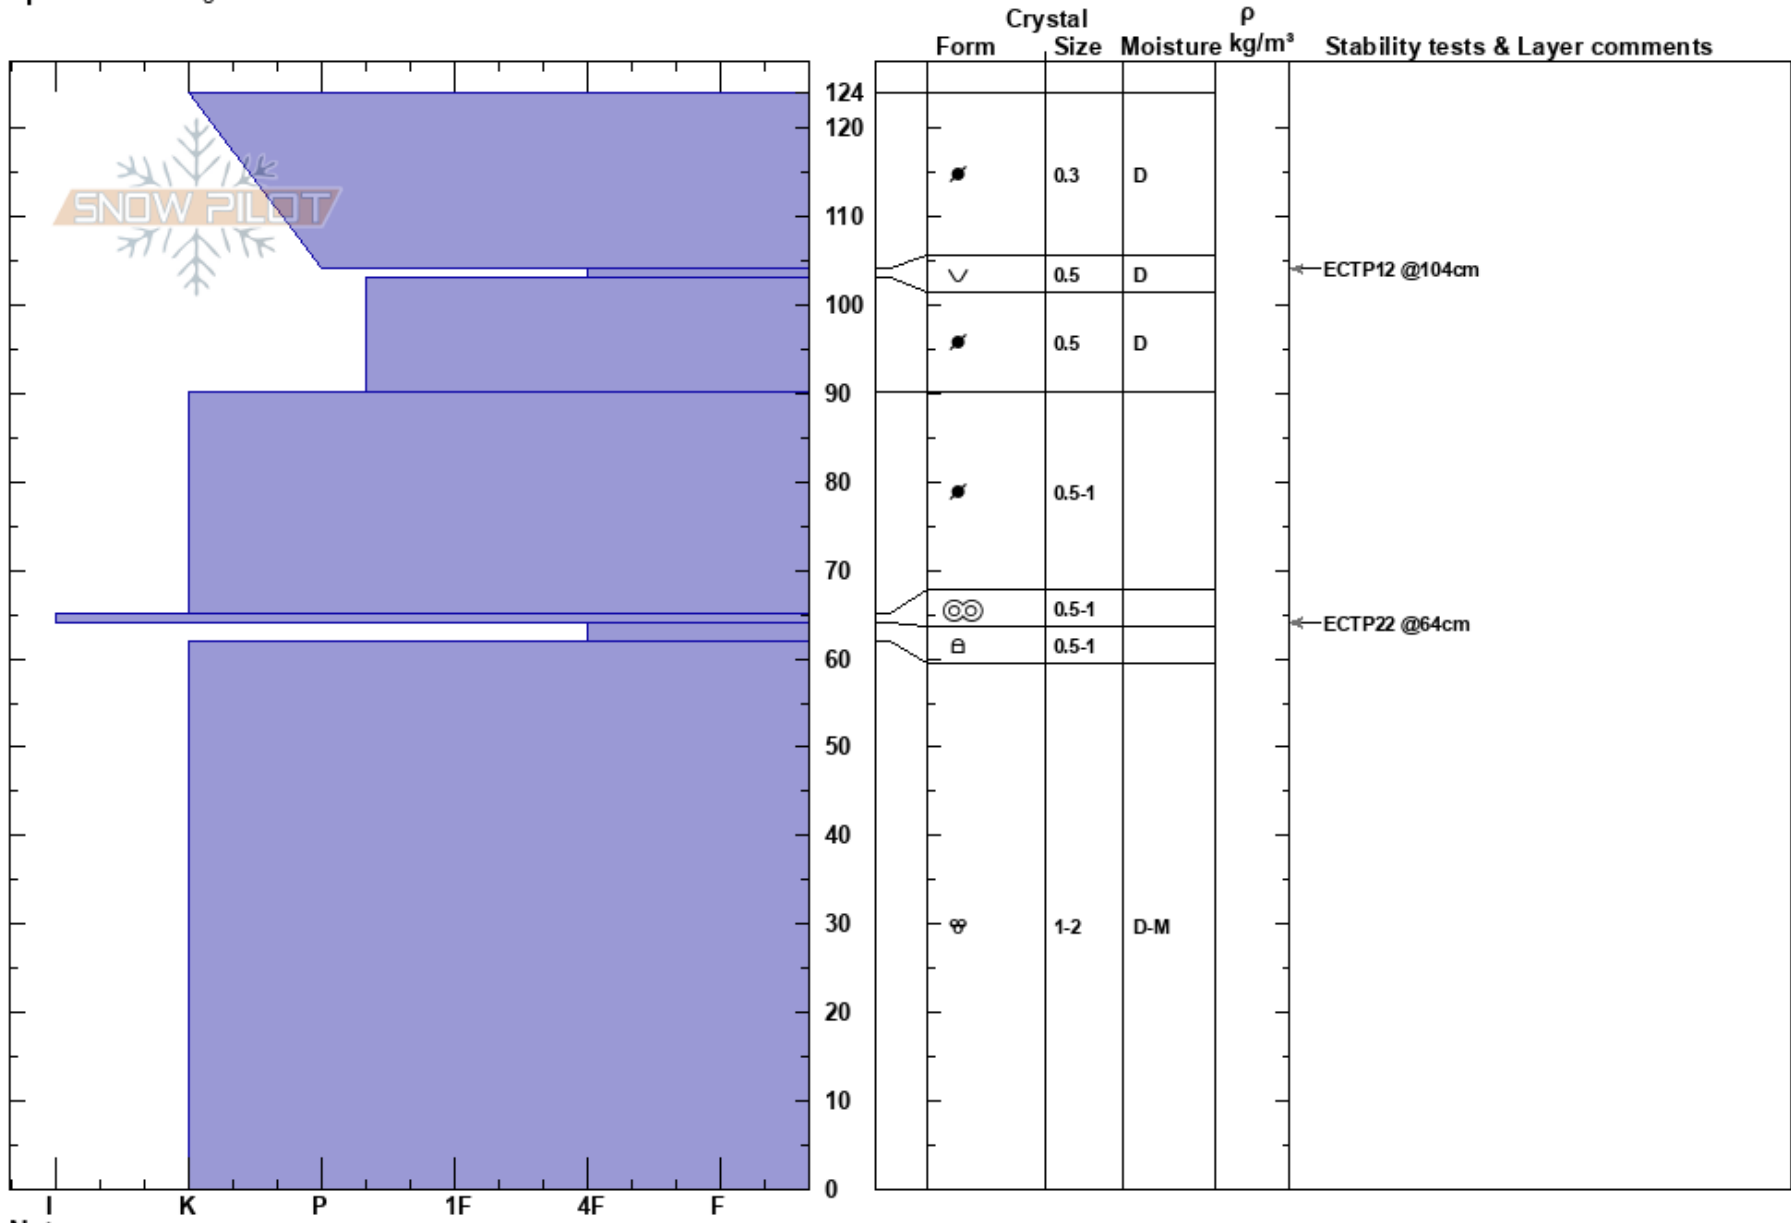

Høgeggi II  
 Voss  
 Norway  
 Elevation: 1091 m  
 Aspect: W  
 Specifics: Pit dug in a Ski Area

Olav Aga  
 07/03/2017 - 22:00  
 Co-ord: 32V 366265E 6762044N  
 Slope Angle: 10°  
 Wind Loading: no

Stability: **HS:124** **Layer Notes:**  
 Air Temperature: -12°C **PS: 5** 104-103cm:Problematic layer  
 Sky Cover: CLR  
 Precipitation: NO  
 Wind: SE Light Breeze

Notes: