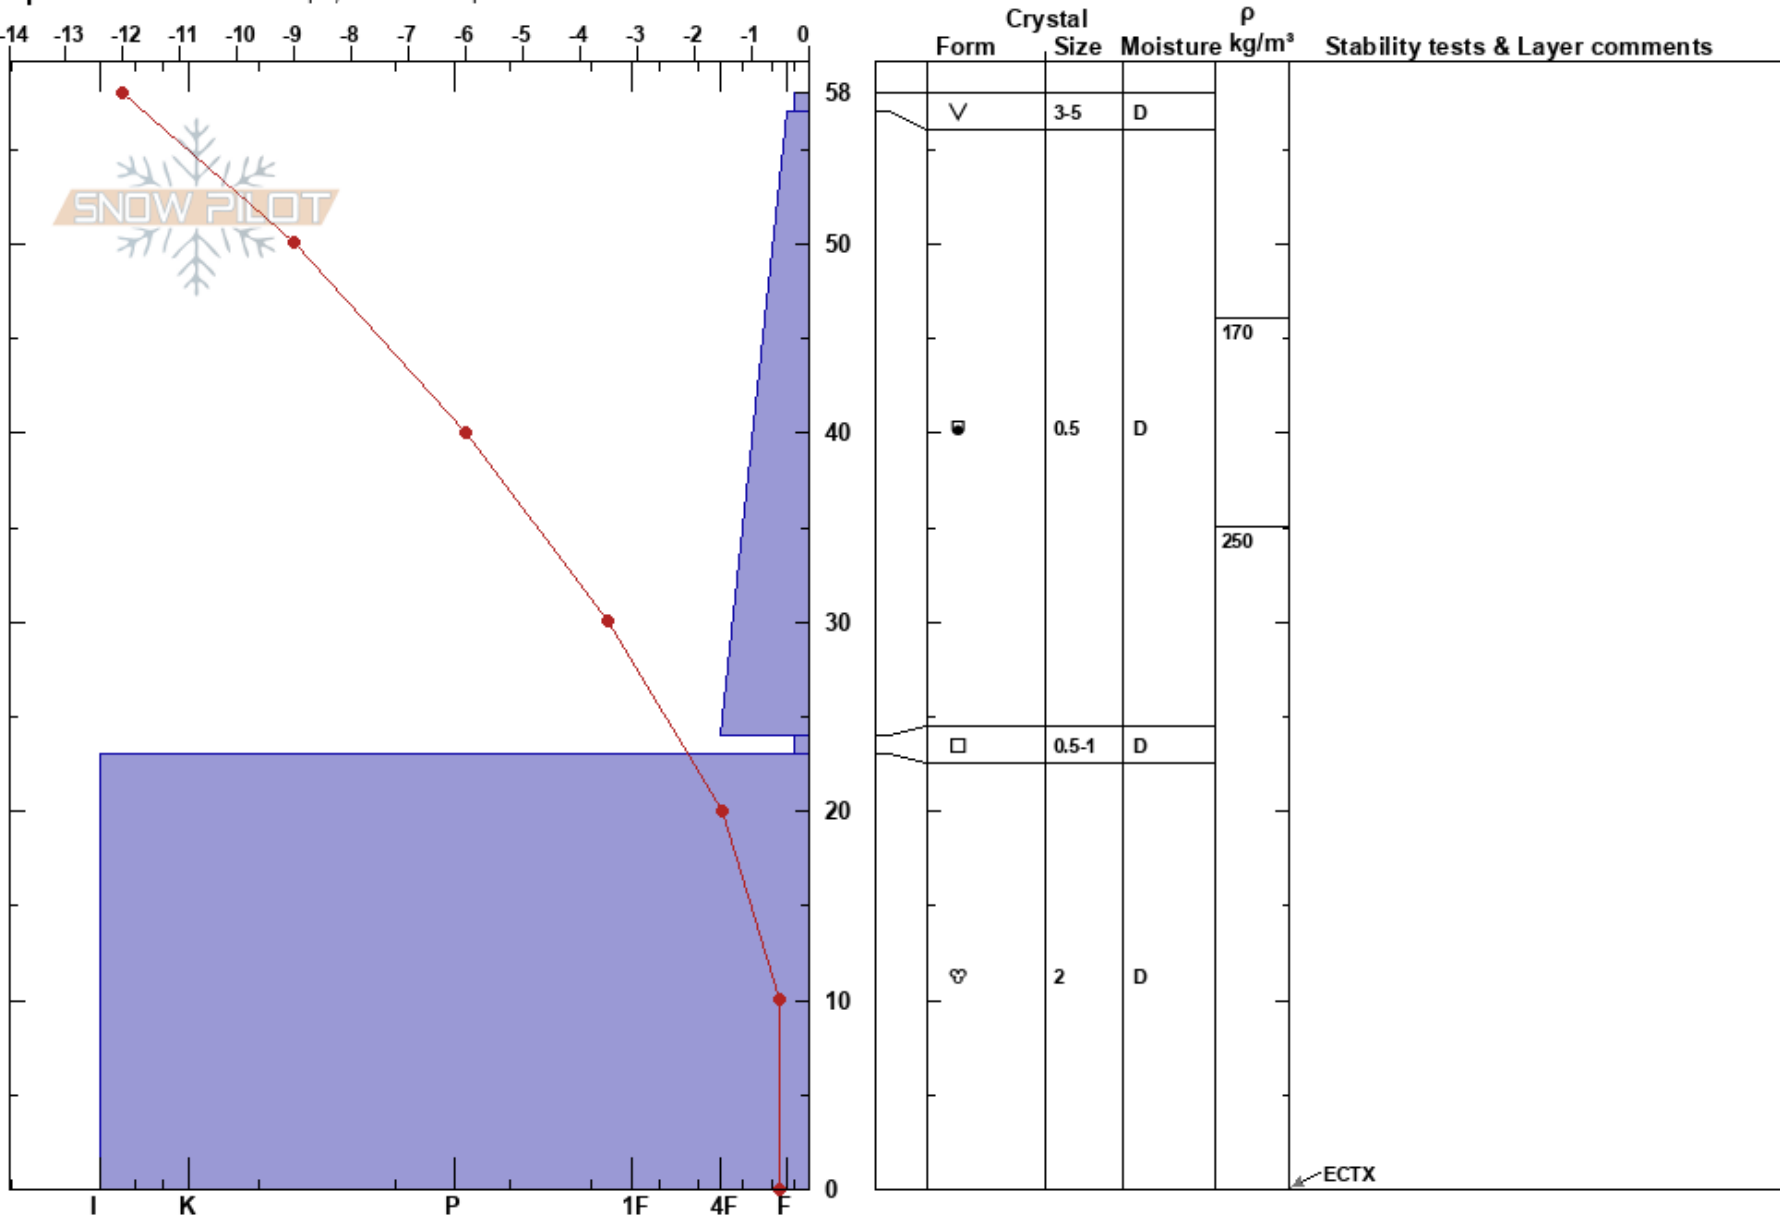

Fagerfjellet low  
 Tromsø mainland  
 Norway  
 Elevation: 44 m  
 Aspect: SW

Paul Velsand  
 07/03/2017 - 15:50  
 Co-ord: 33W 663223E 7722625N  
 Slope Angle: 5°  
 Wind Loading:

Stability: Very Good HS:58 Layer Notes:  
 Air Temperature: -2°C PF:27 24-23cm: Problematic layer  
 Sky Cover: CLR  
 Precipitation: NO  
 Wind: Calm

Specifics: Ski tracks on slope; We skied slope

Notes: Hs iButton: 34 cm.

ECT: At shovel break after tapping, the column broke off in a very irregular plane.