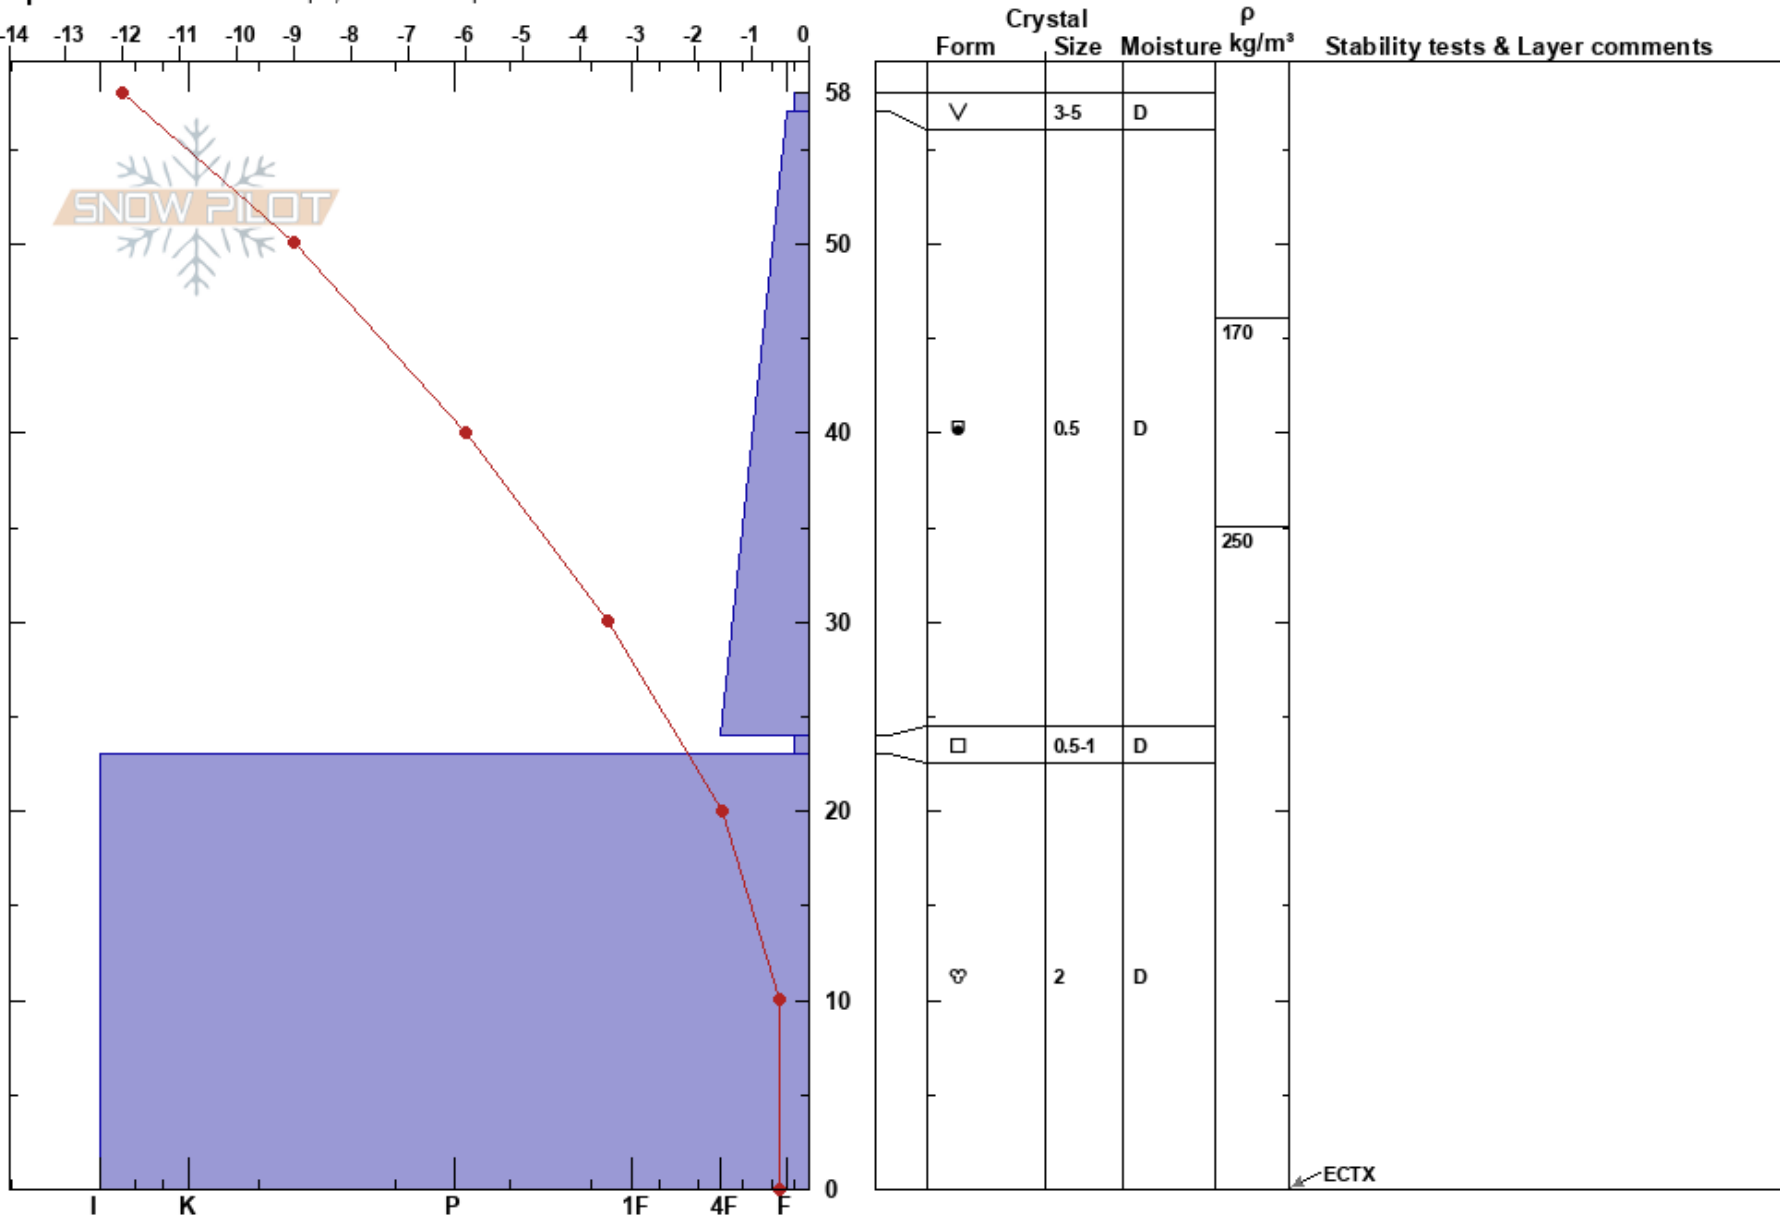

Fagerfjellet low
 Tromsø mainland
 Norway
 Elevation: 44 m
 Aspect: SW

Paul Velsand
 07/03/2017 - 15:50
 Co-ord: 33W 663223E 7722625N
 Slope Angle: 5°
 Wind Loading:

Stability: Very Good HS:58 Layer Notes:
 Air Temperature: -2°C PF:27 24-23cm:Problematic layer
 Sky Cover: CLR
 Precipitation: NO
 Wind: Calm

Specifics: Ski tracks on slope; We skied slope

Notes: Hs iButton: 34 cm.

ECT: At shovel break after tapping, the column broke off in a very irregular plane.