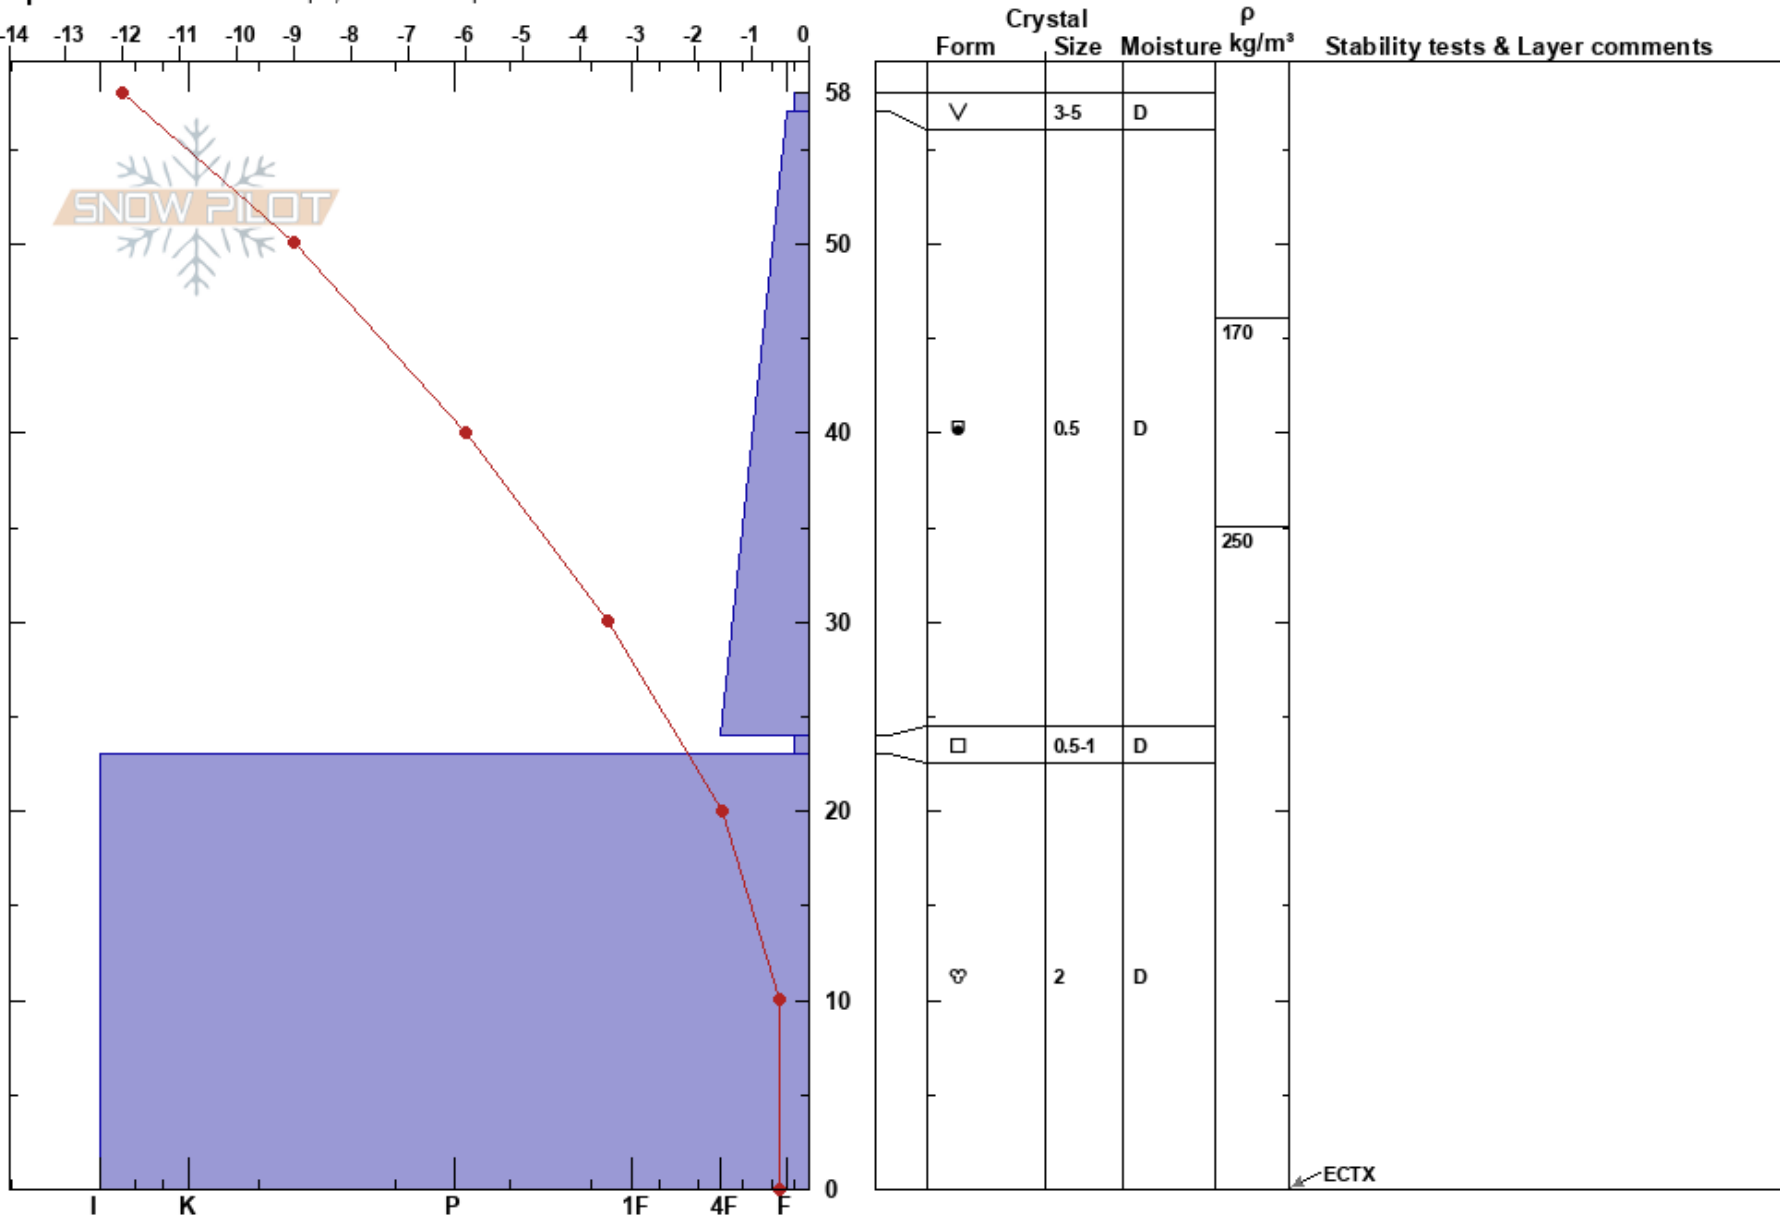

Fagerfjellet low
 Tromsø mainland
 Norway
 Elevation: 44 m
 Aspect: SW

Paul Velsand
 07/03/2017 - 15:50
 Co-ord: 33W 663223E 7722625N
 Slope Angle: 5°
 Wind Loading:

Stability: Very Good HS:58
 Air Temperature: -2°C PF:27 24-23cm:Problematic layer
 Sky Cover: CLR
 Precipitation: NO
 Wind: Calm

Specifics: Ski tracks on slope; We skied slope

Notes: Hs iButton: 34 cm.

ECT: At shovel break after tapping, the column broke off in a very irregular plane.