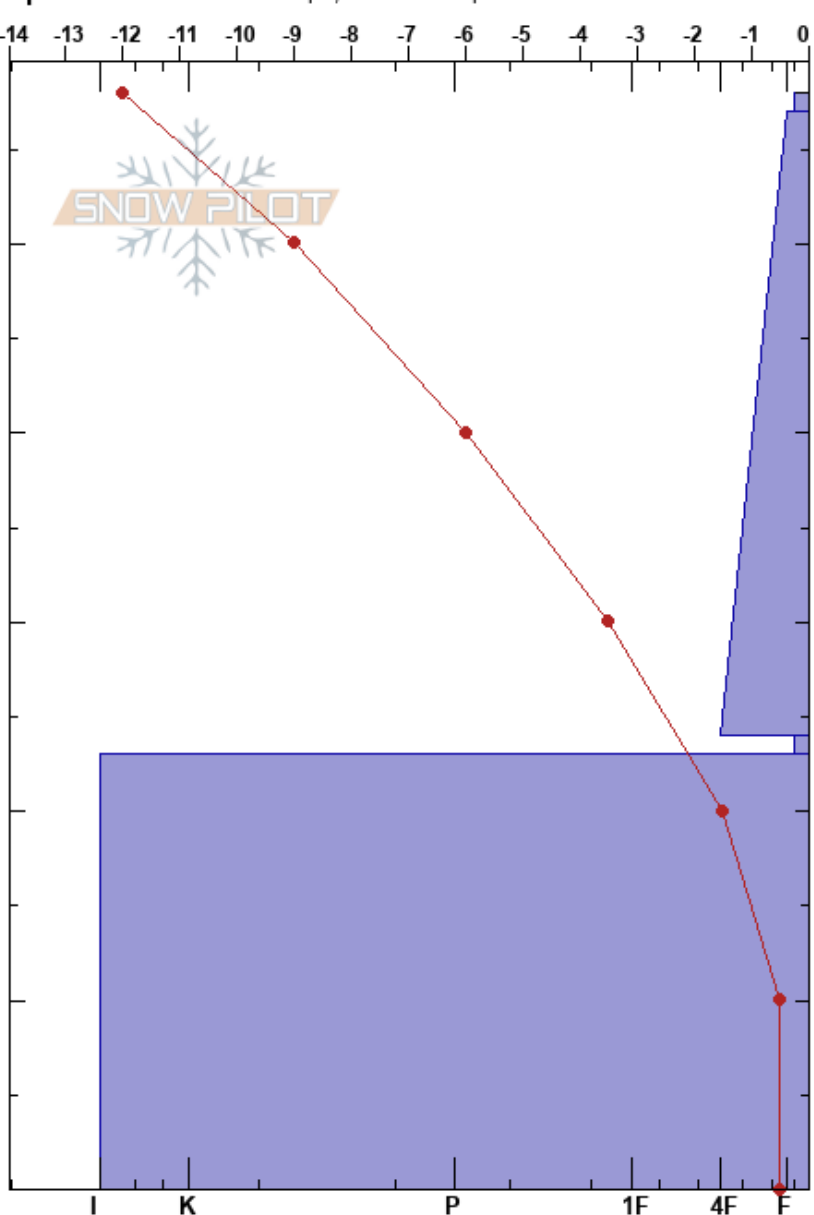

Fagerfjellet low
 Tromsø mainland
 Norway
 Elevation: 44 m
 Aspect: SW

Paul Velsand
 07/03/2017 - 15:50
 Co-ord: 33W 663223E 7722625N
 Slope Angle: 5°
 Wind Loading:

Stability: Very Good HS:58
 Air Temperature: -2°C PF:27 24-23cm:Problematic layer
 Sky Cover: CLR
 Precipitation: NO
 Wind: Calm

Specifics: Ski tracks on slope; We skied slope

Form	Crystal		Moisture	ρ kg/m ³	Stability tests & Layer comments
	Size				
V	3-5		D		
				170	
☐	0.5		D		
				250	
☐	0.5-1		D		
☐	2				
					ECTX

Notes: Hs iButton: 34 cm