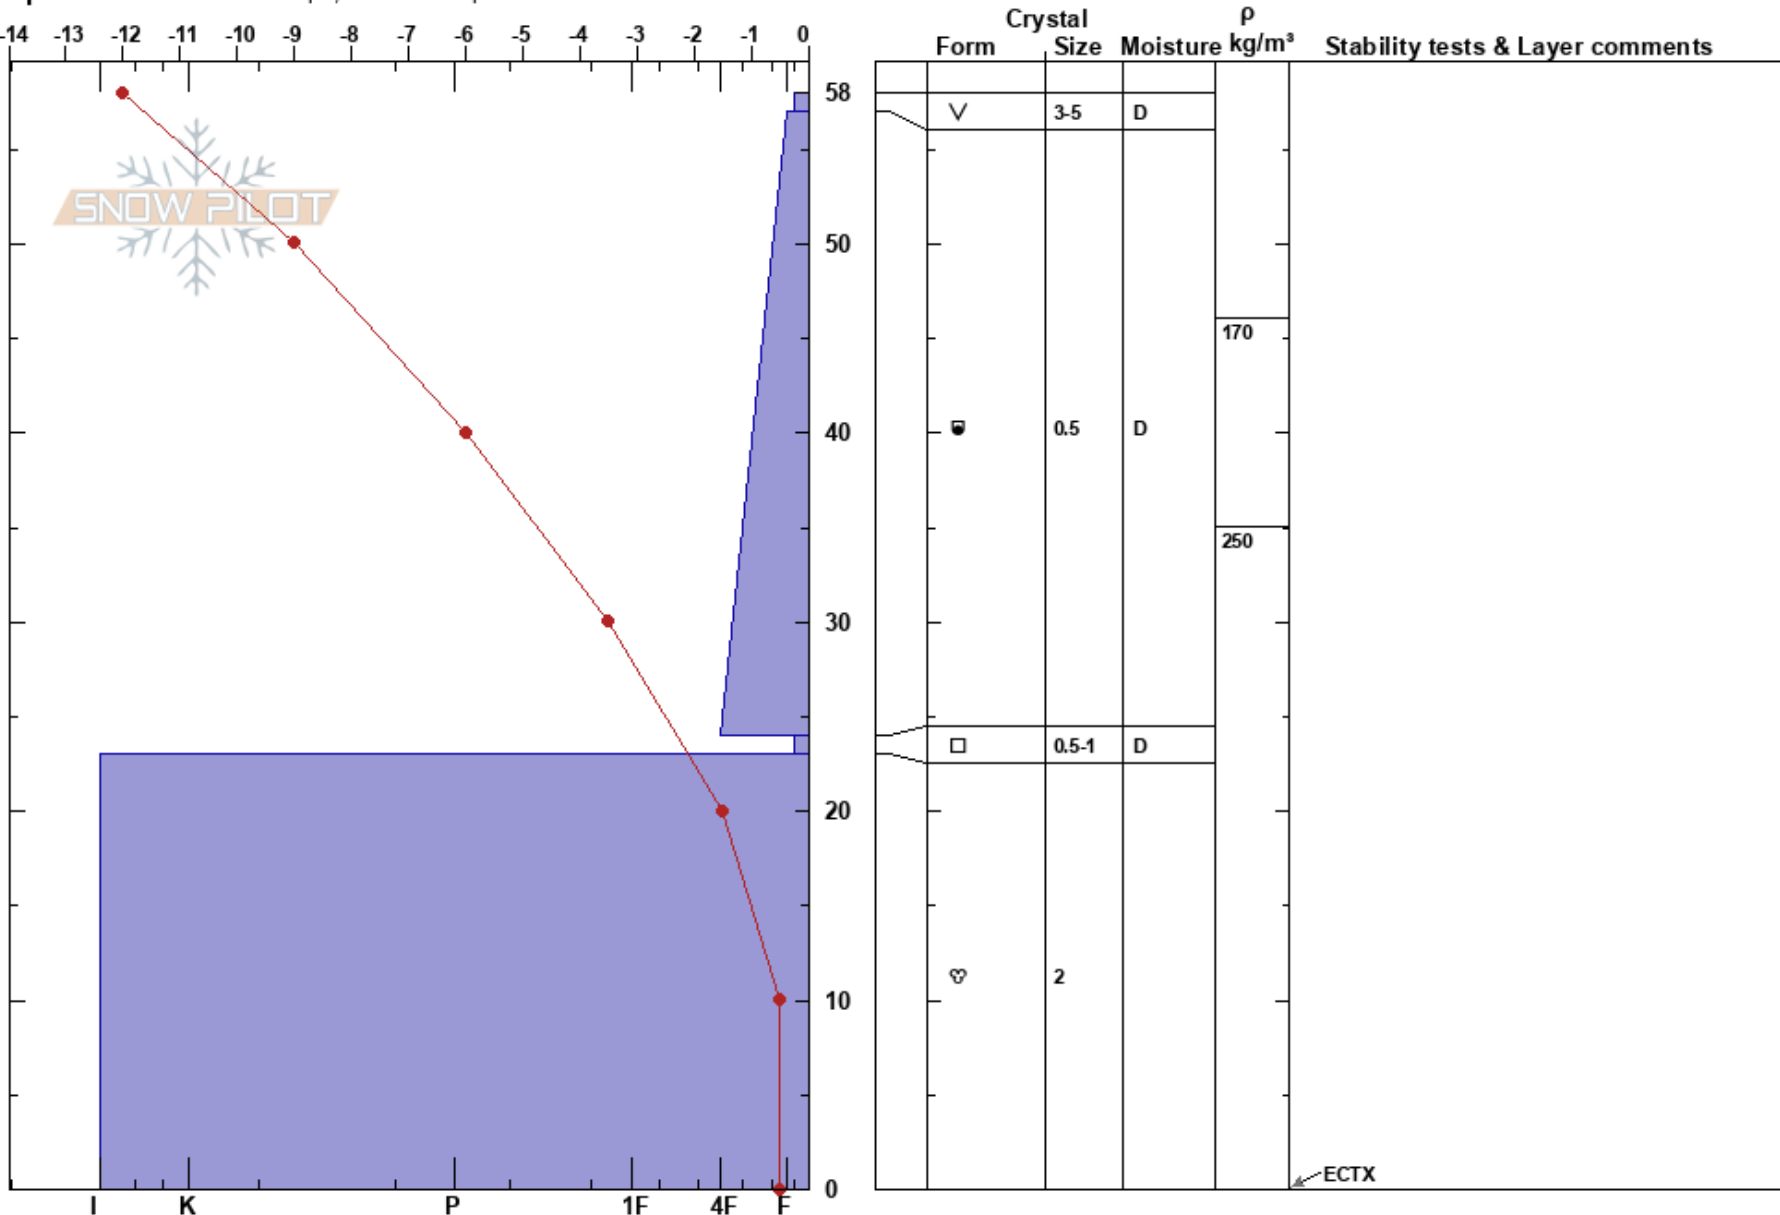

Fagerfjellet low
 Tromsø mainland
 Norway
 Elevation: 44 m
 Aspect: SW

Paul Velsand
 07/03/2017 - 15:50
 Co-ord: 33W 663223E 7722625N
 Slope Angle: 5°
 Wind Loading:

Stability: Very Good HS:58 Layer Notes:
 Air Temperature: -2°C PF:27 24-23cm:Problematic layer
 Sky Cover: CLR
 Precipitation: NO
 Wind: Calm

Specifics: Ski tracks on slope; We skied slope

Notes: Hs iButton: 34 cm