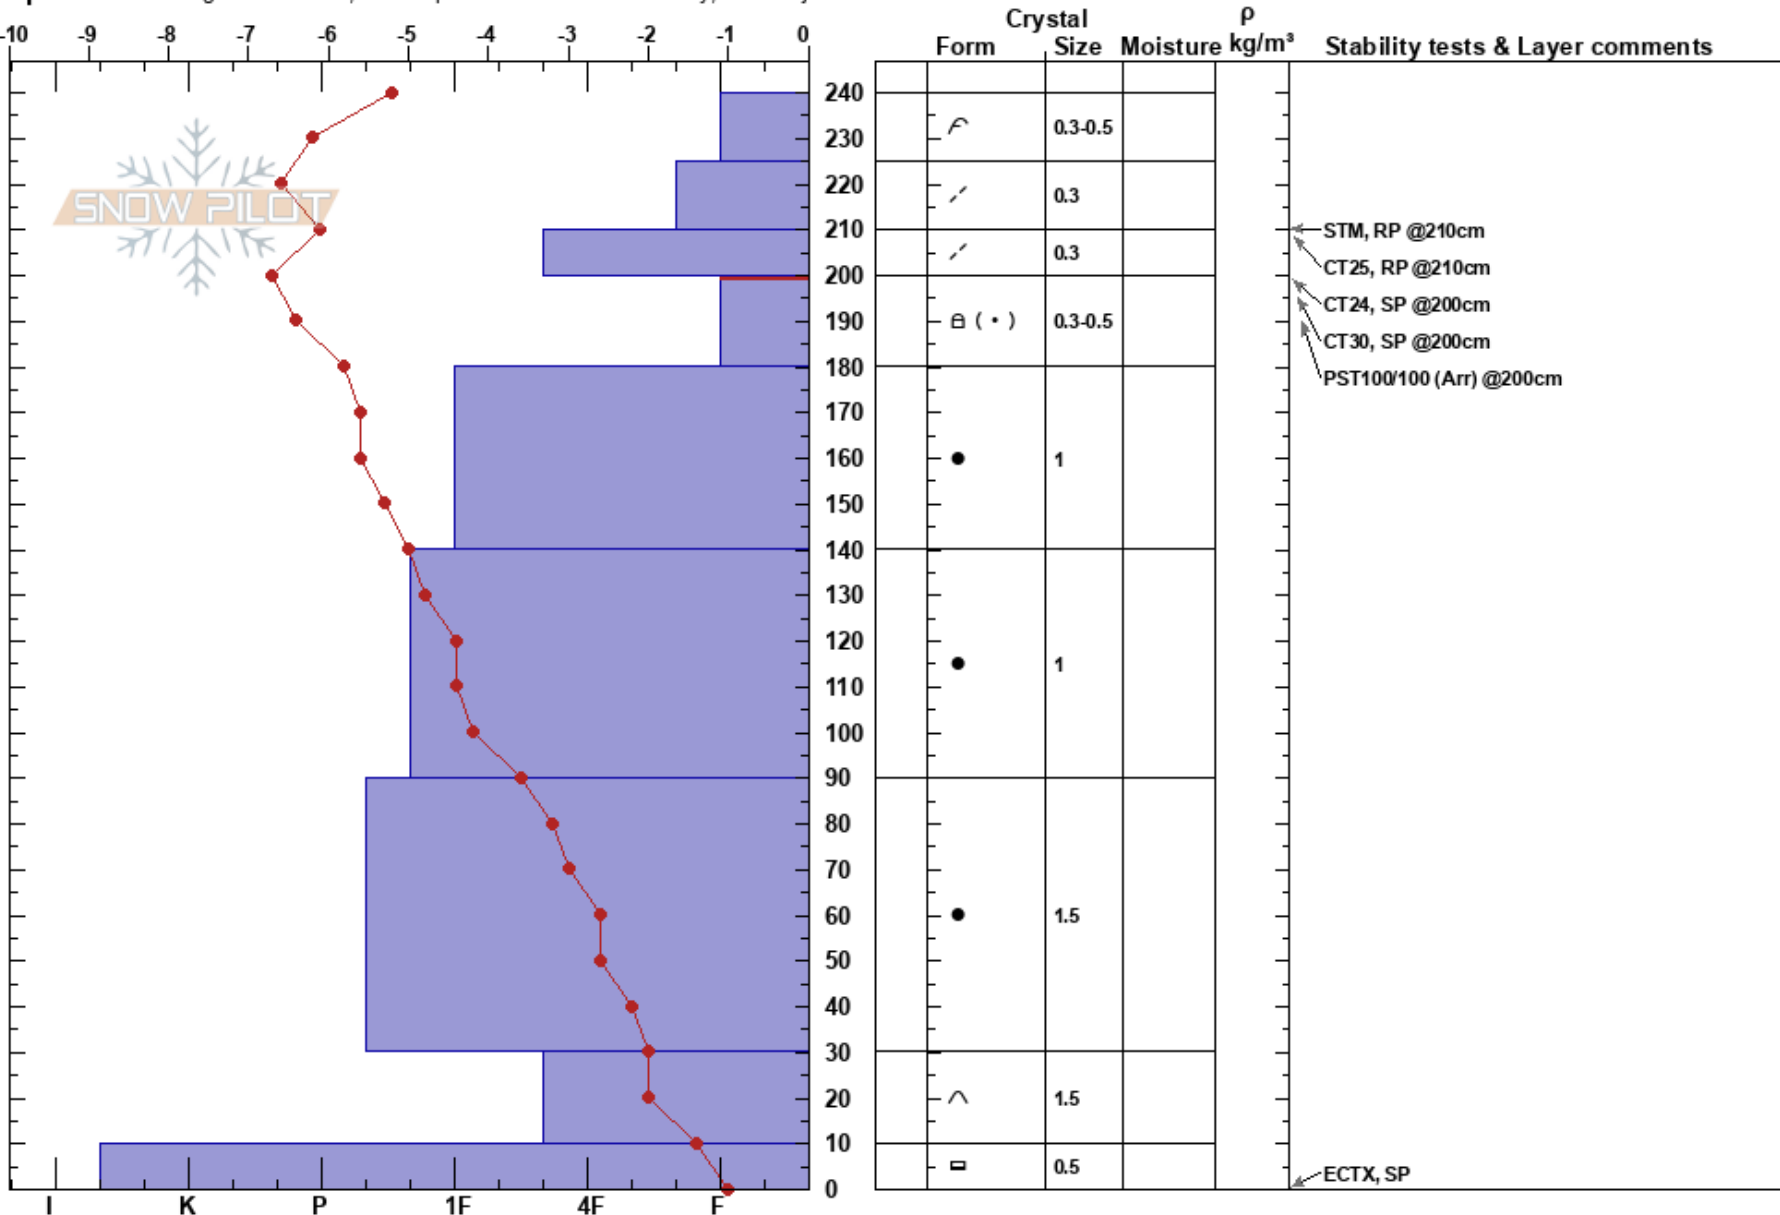

Upper Bowl Cat Track
 Kachina Peaks
 AZ
 Elevation: 11550 ft
 Aspect: 322°

David Lovejoy
 03/05/2017 - 11:20am
 Co-ord: 35.32632N, -111.67757W
 Slope Angle: 32°
 Wind Loading: previous

Stability:
 Air Temperature: -4.5°C PF:35 200-180cm:Problematic layer
 Sky Cover: OVC
 Precipitation: S-1
 Wind: SW Strong

Specifics: Pit dug in a Ski Area; Pit is representative of backcountry; Pit is adjacent to avalanche

Notes: Pit was in a slightly loaded pillow