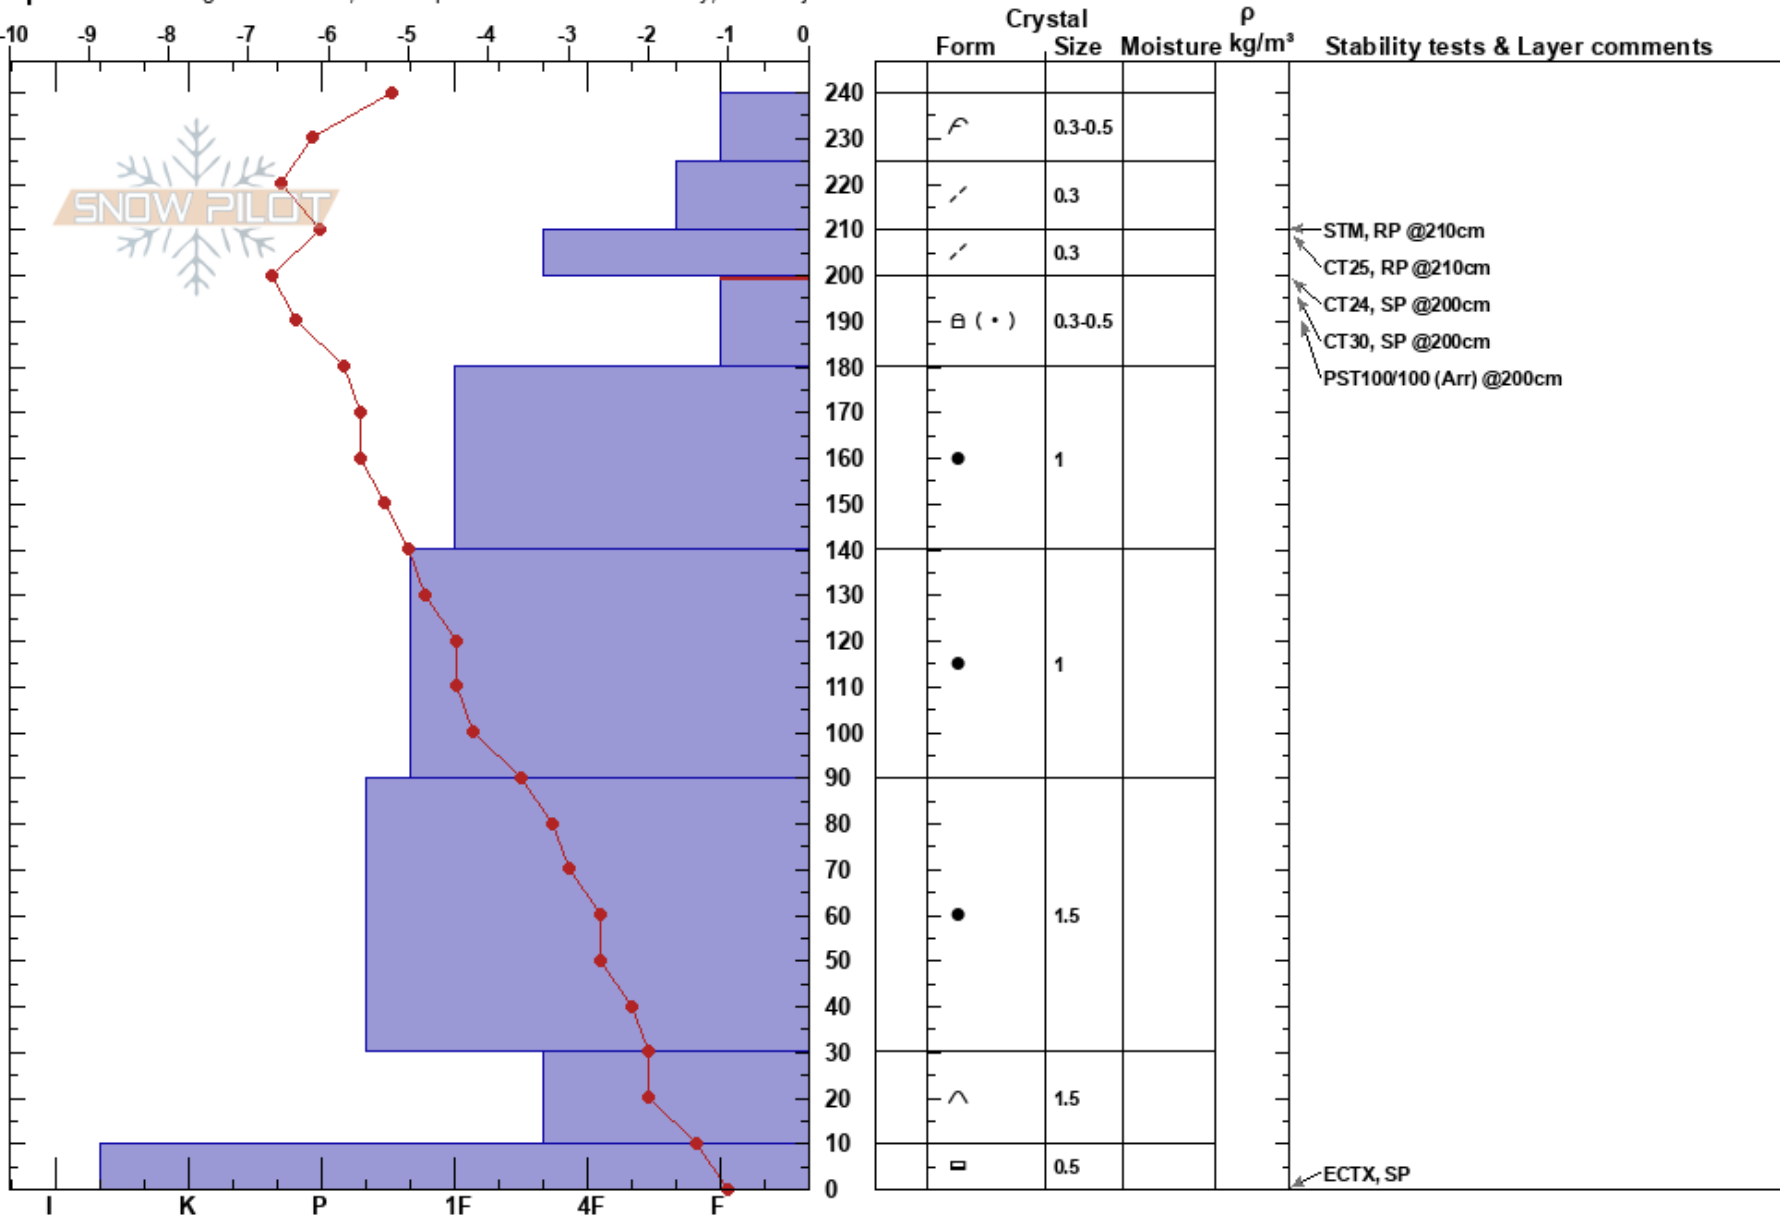

Upper Bowl Cat Track  
 Kachina Peaks  
 AZ  
 Elevation: 11550 ft  
 Aspect: 322°

David Lovejoy  
 03/05/2017 - 11:20am  
 Co-ord: 35.32632N, -111.67757W  
 Slope Angle: 32°  
 Wind Loading: previous

Stability:  
 Air Temperature: -4.5°C PF:35 200-180cm:Problematic layer  
 Sky Cover: OVC  
 Precipitation: S-1  
 Wind: SW Strong

Specifics: Pit dug in a Ski Area; Pit is representative of backcountry; Pit is adjacent to avalanche

Notes: Pit was in a slightly loaded pillow