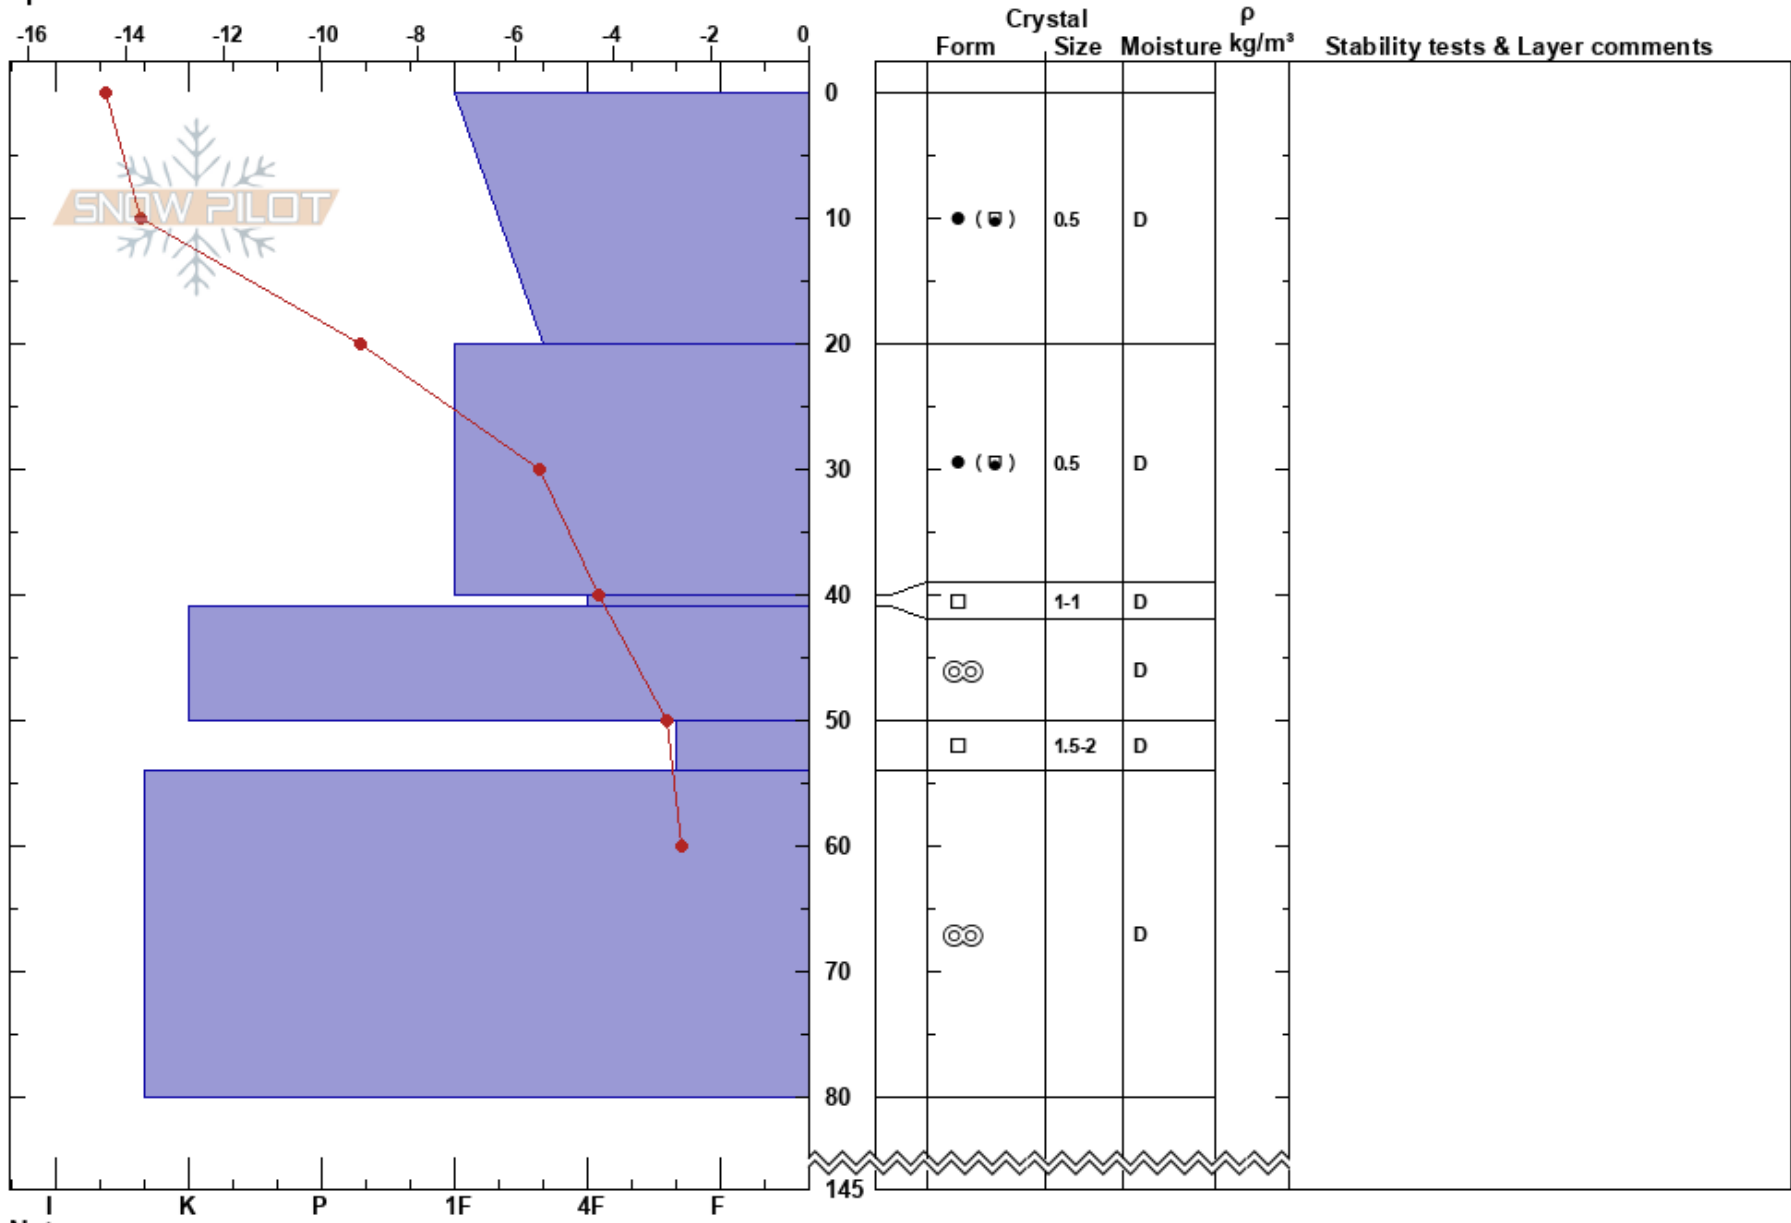

Høgeggi, 1000 moh NV
 Voss
 Norway
Elevation: 1000 m
Aspect: NW
Specifics:

Steinar Hustoft
 07/03/2017 - 14:00
Co-ord:
Slope Angle: 15°
Wind Loading: no

Stability: **HS:**145 **Layer Notes:**
Air Temperature: -10°C **PF:**15
Sky Cover: CLR
Precipitation: NO
Wind: S Calm