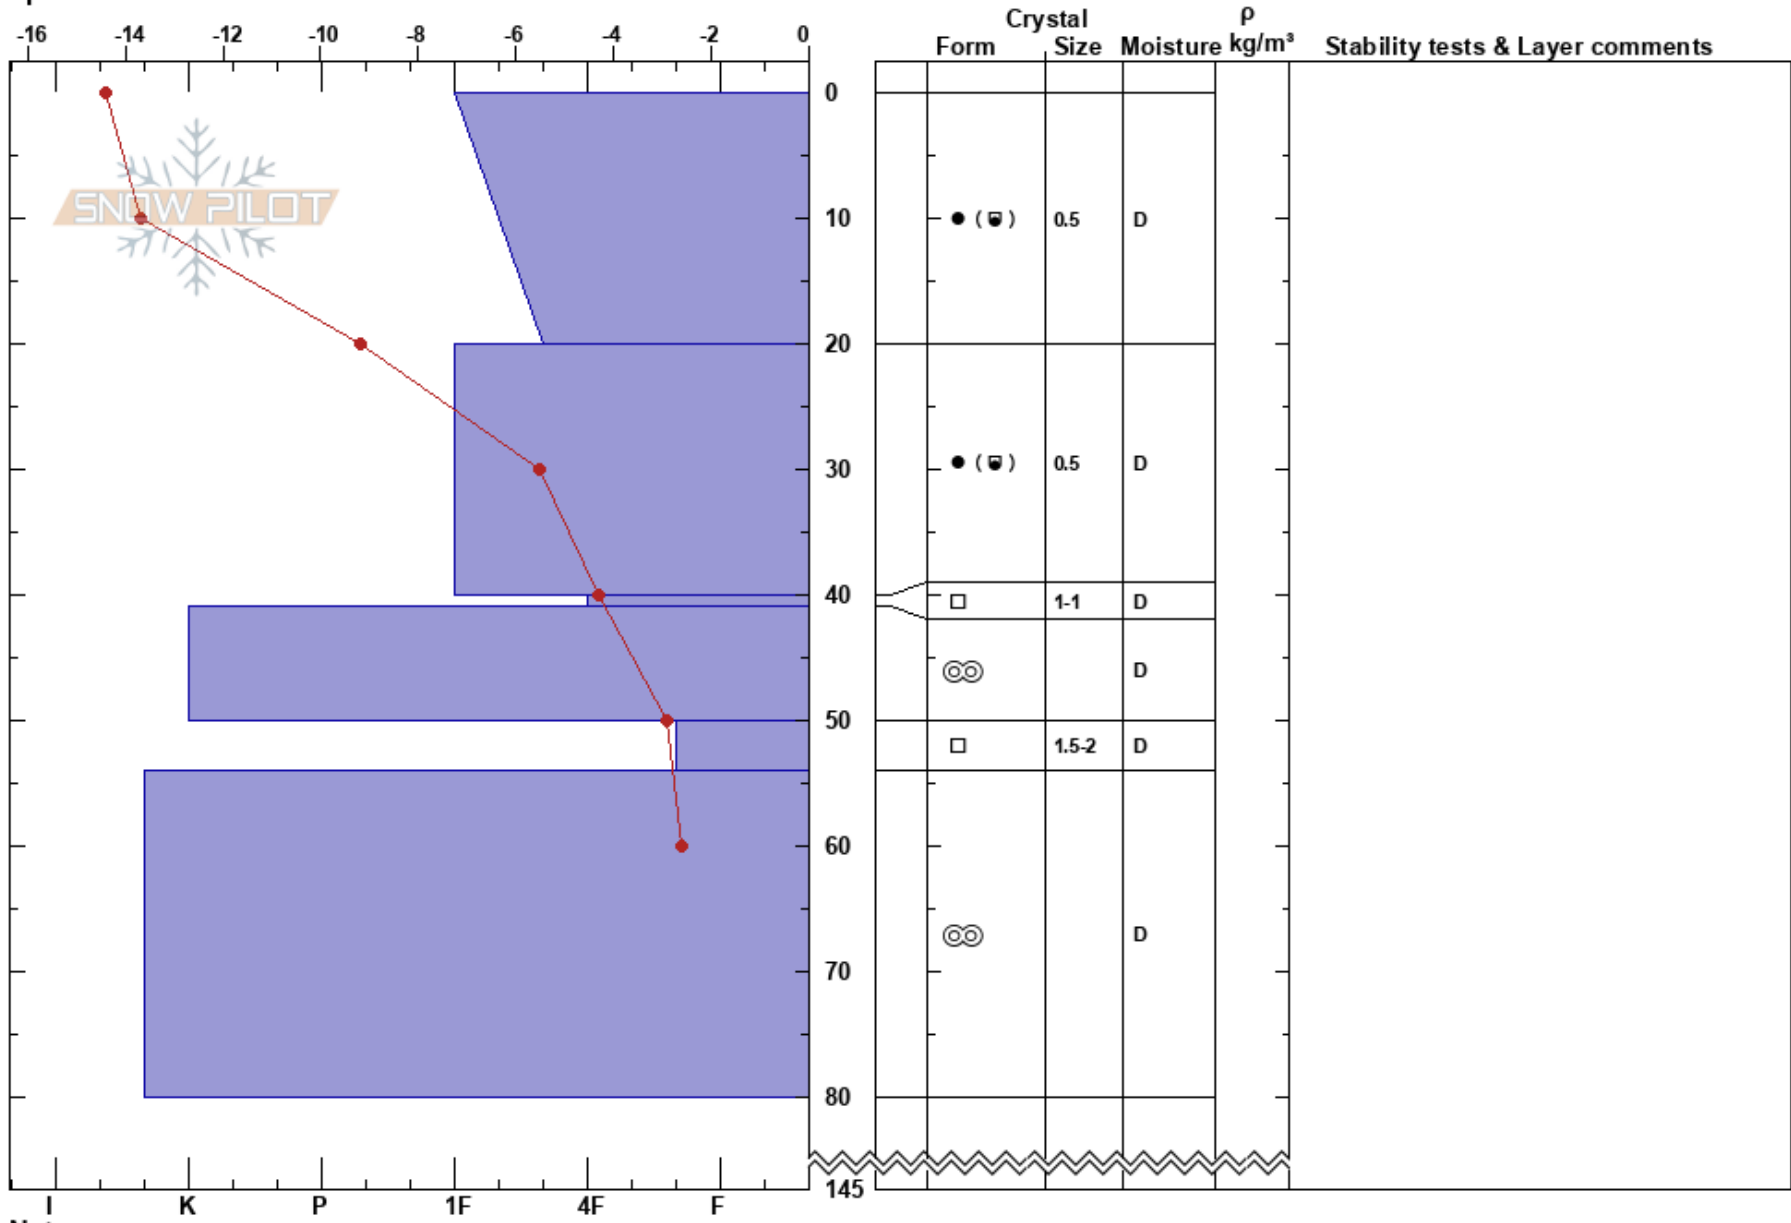

Høgeggi, 1000 moh NV
 Voss
 Norway
 Elevation: 1000 m
 Aspect: NW
 Specifics:

Steinar Hustoft
 07/03/2017 - 14:00
 Co-ord:
 Slope Angle: 15°
 Wind Loading: no

Stability:
 Air Temperature: -10°C
 Sky Cover: CLR
 Precipitation: NO
 Wind: S Calm

HS:145 Layer Notes:

Notes: