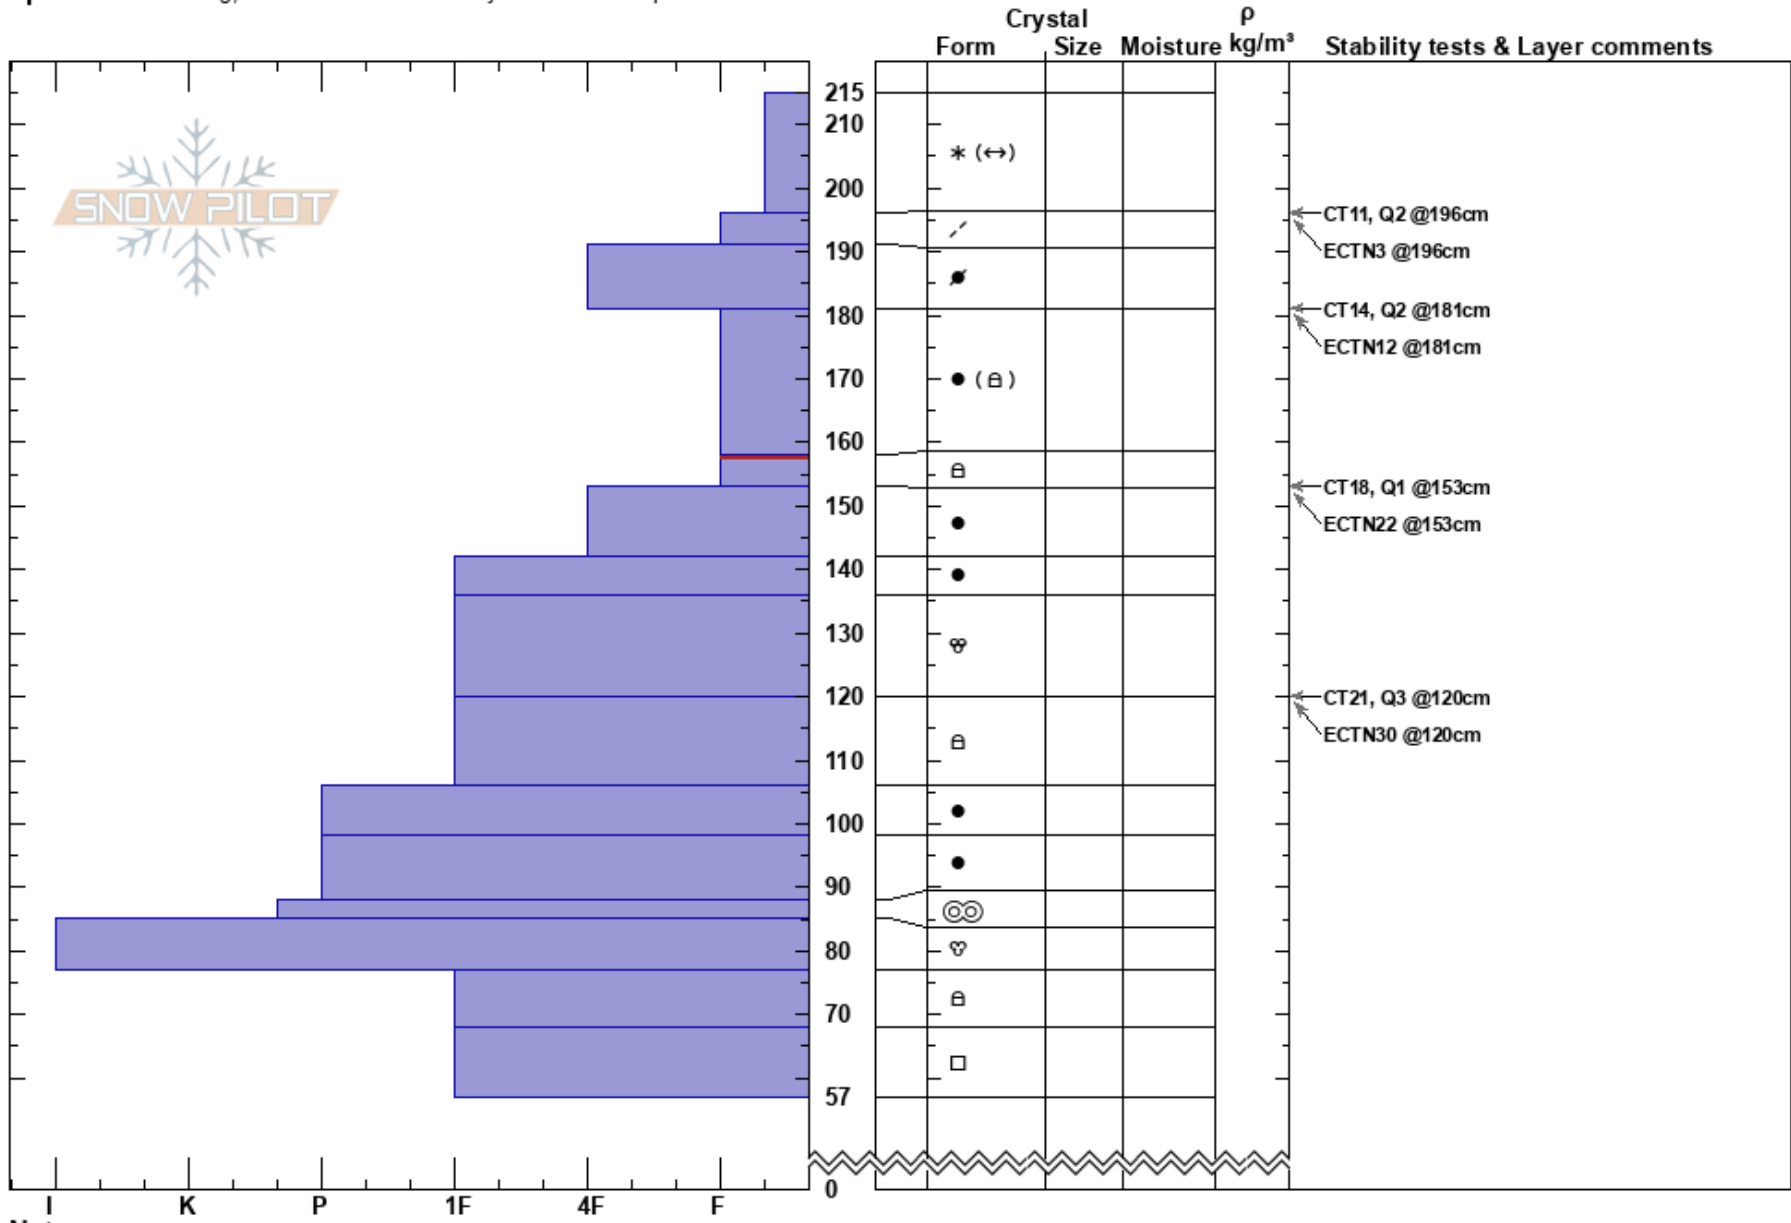

Jenny Bowl  
 Rattlesnake Mtns  
 MT  
 Elevation: 7382 ft  
 Aspect: 85°  
 Specifics: Cracking; Recent avalanche activity on different slopes

Matt Radlowski  
 03/05/2017 - 12:00pm  
 Co-ord: 47.03471N, -113.98844W  
 Slope Angle: 35°  
 Wind Loading: previous

Stability: Poor  
 Air Temperature: -5°C  
 Sky Cover: OVC  
 Precipitation: S-1  
 Wind: W Light Breeze

HS:215  
 PF:60  
 158-153cm: Problematic layer

Notes: