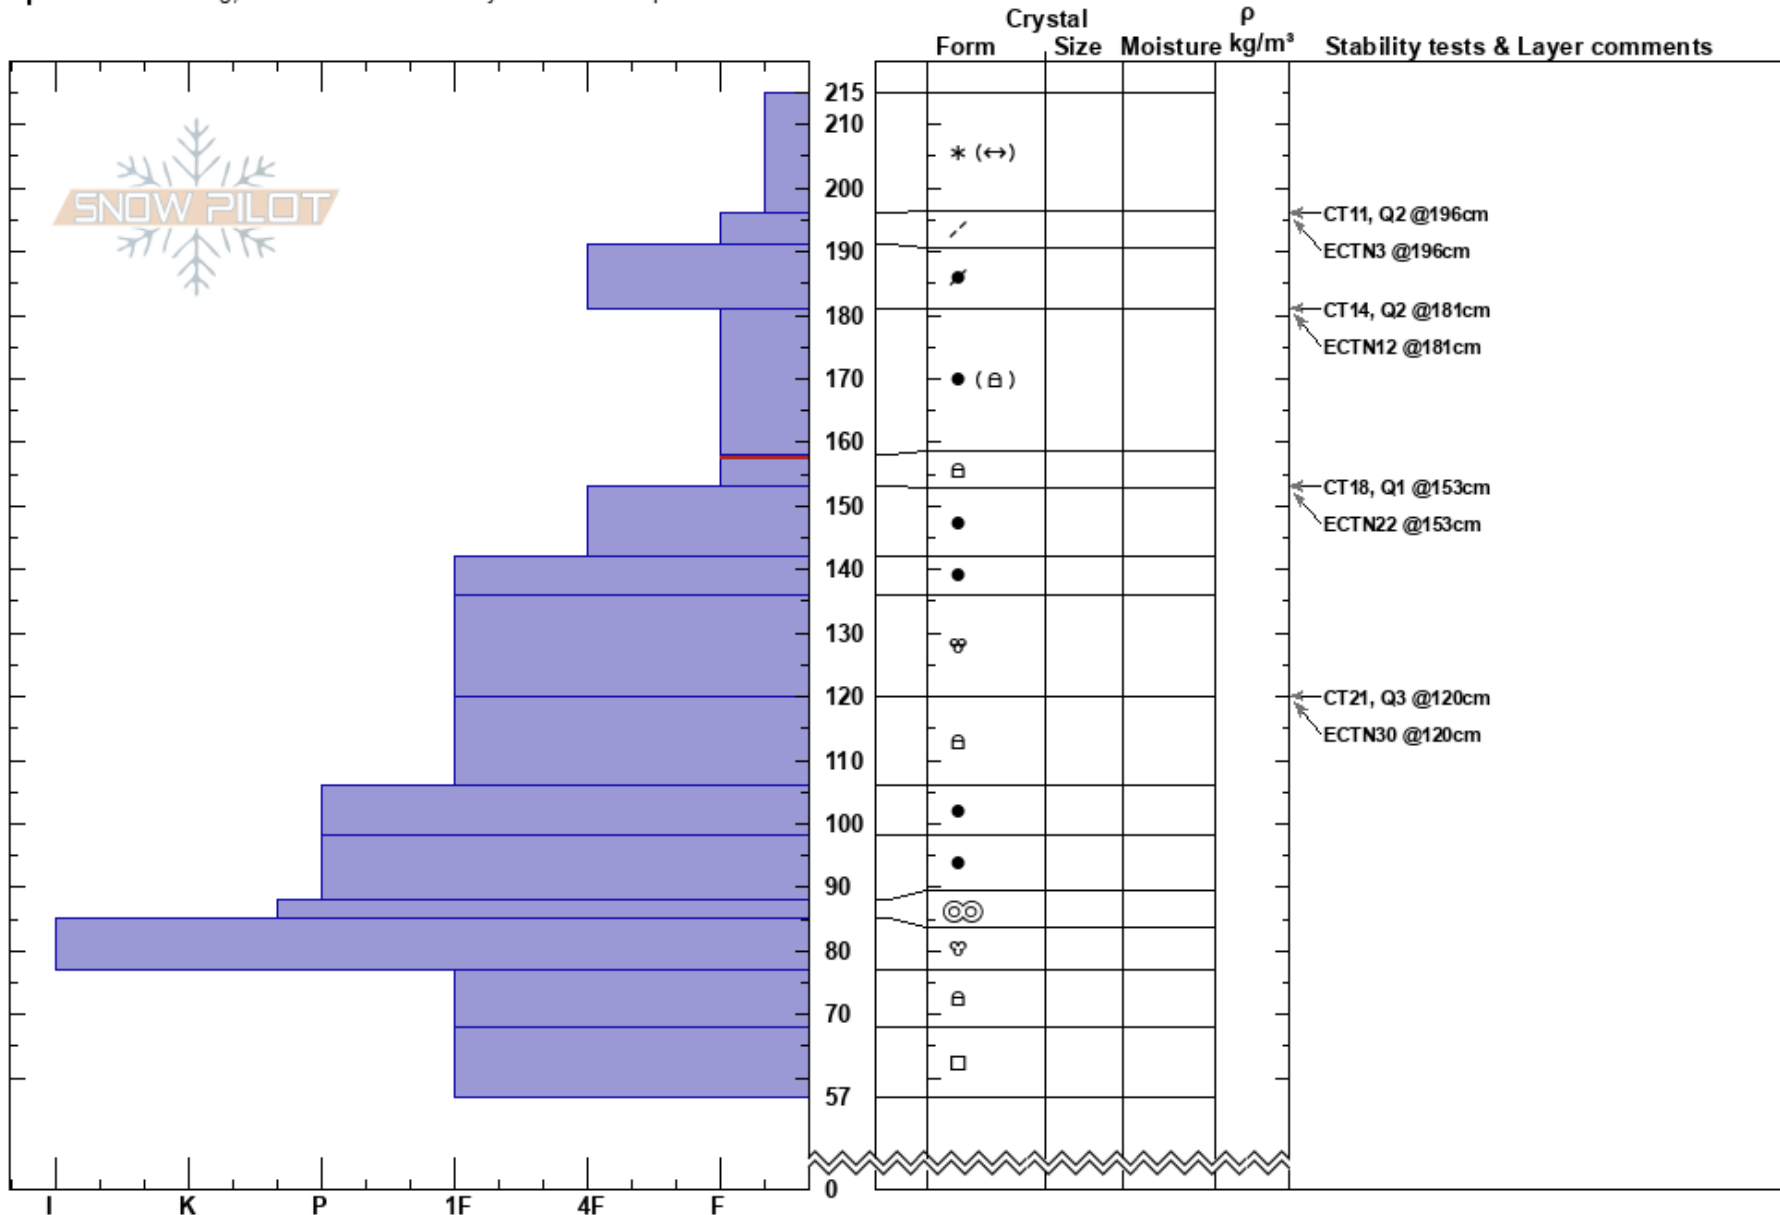

Jenny Bowl
 Rattlesnake Mtns
 MT
 Elevation: 7382 ft
 Aspect: 85°
 Specifics: Cracking; Recent avalanche activity on different slopes

Matt Radlowski
 03/05/2017 - 12:00pm
 Co-ord: 47.03471N, -113.98844W
 Slope Angle: 35°
 Wind Loading: previous

Stability: Poor
 Air Temperature: -5°C
 Sky Cover: OVC
 Precipitation: S-1
 Wind: W Light Breeze

HS:215
 PF:60
 158-153cm: Problematic layer

Notes: