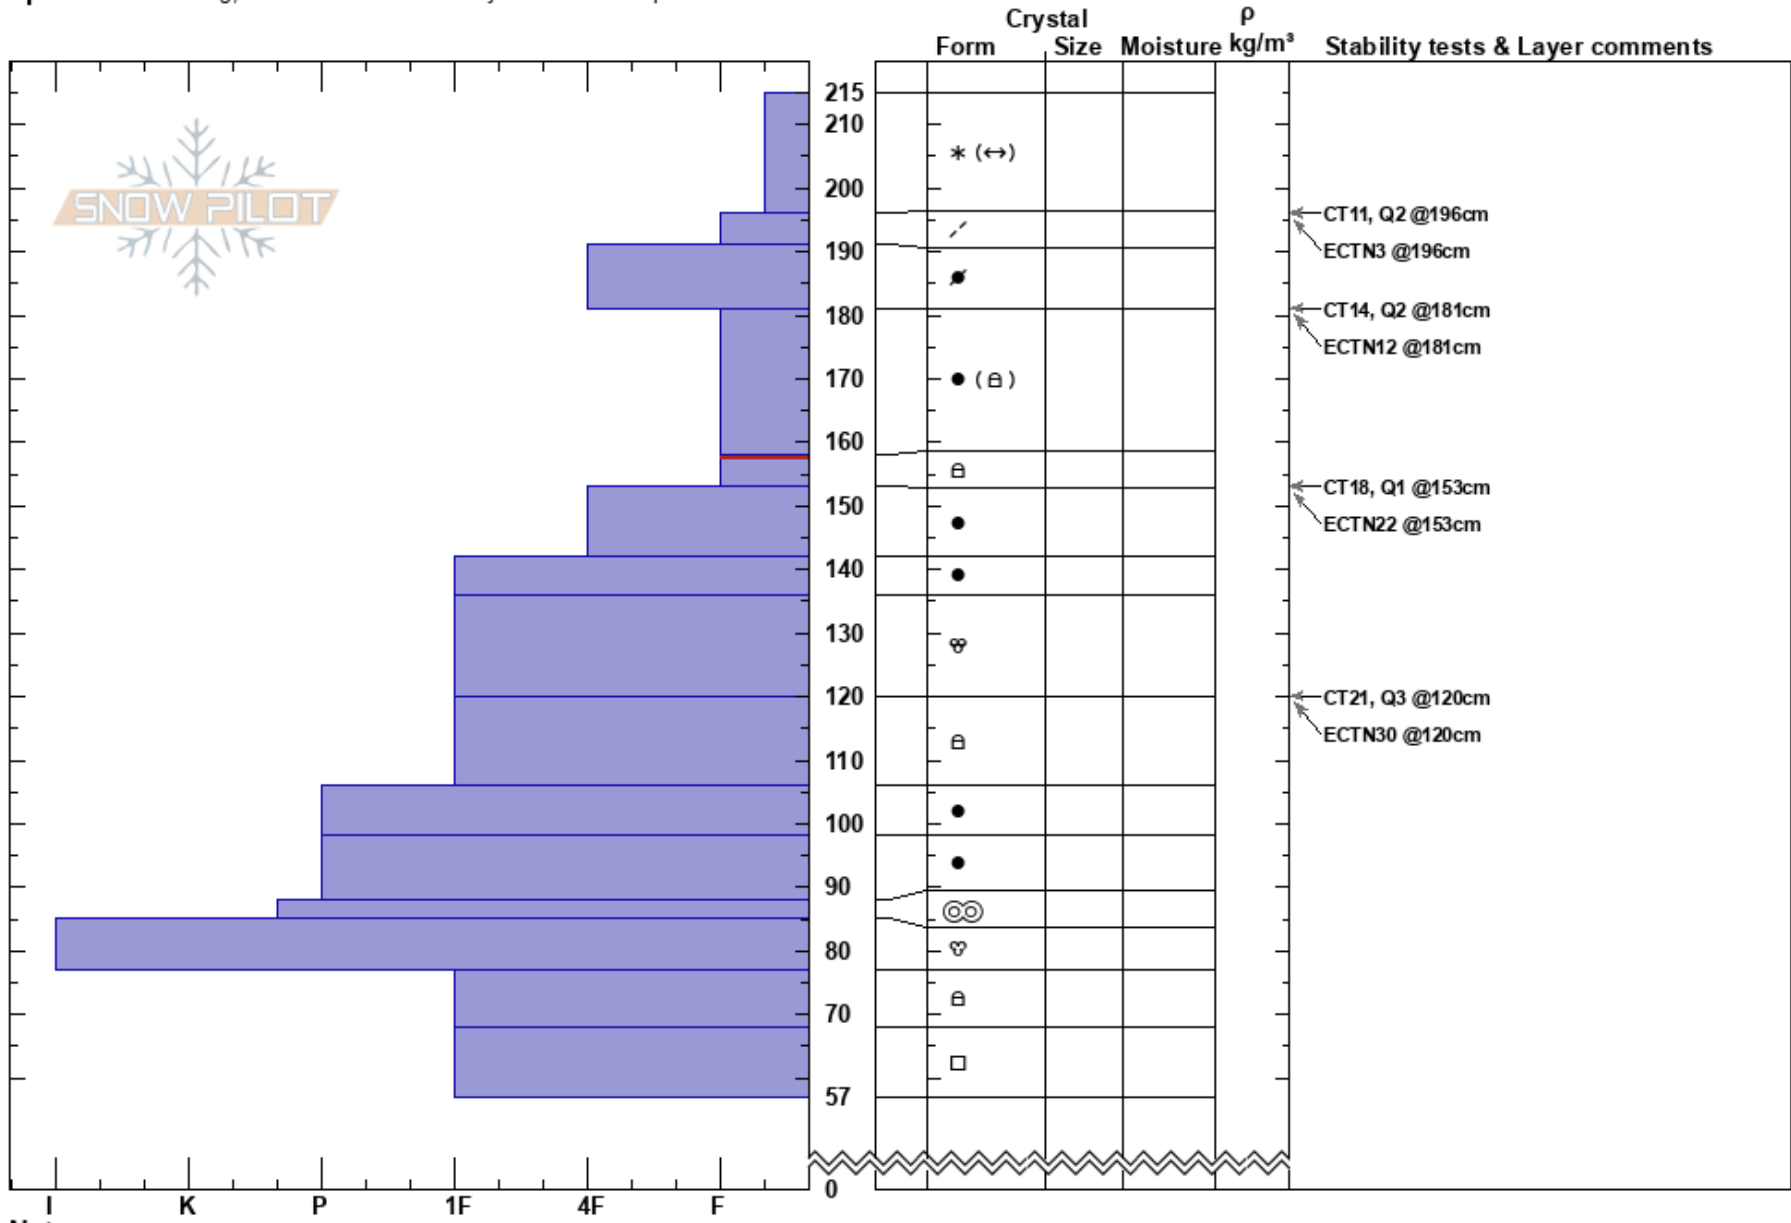

Jenny Bowl  
 Rattlesnake Mtns  
 MT  
 Elevation: 7382 ft  
 Aspect: 85°  
 Specifics: Cracking; Recent avalanche activity on different slopes

Matt Radlowski  
 03/05/2017 - 12:00pm  
 Co-ord: 47.03471N, -113.98844W  
 Slope Angle: 35°  
 Wind Loading: previous

Stability: Poor  
 Air Temperature: -5°C  
 Sky Cover: OVC  
 Precipitation: S-1  
 Wind: W Light Breeze

HS:215  
 PF:60  
 158-153cm:Problematic layer

Notes: