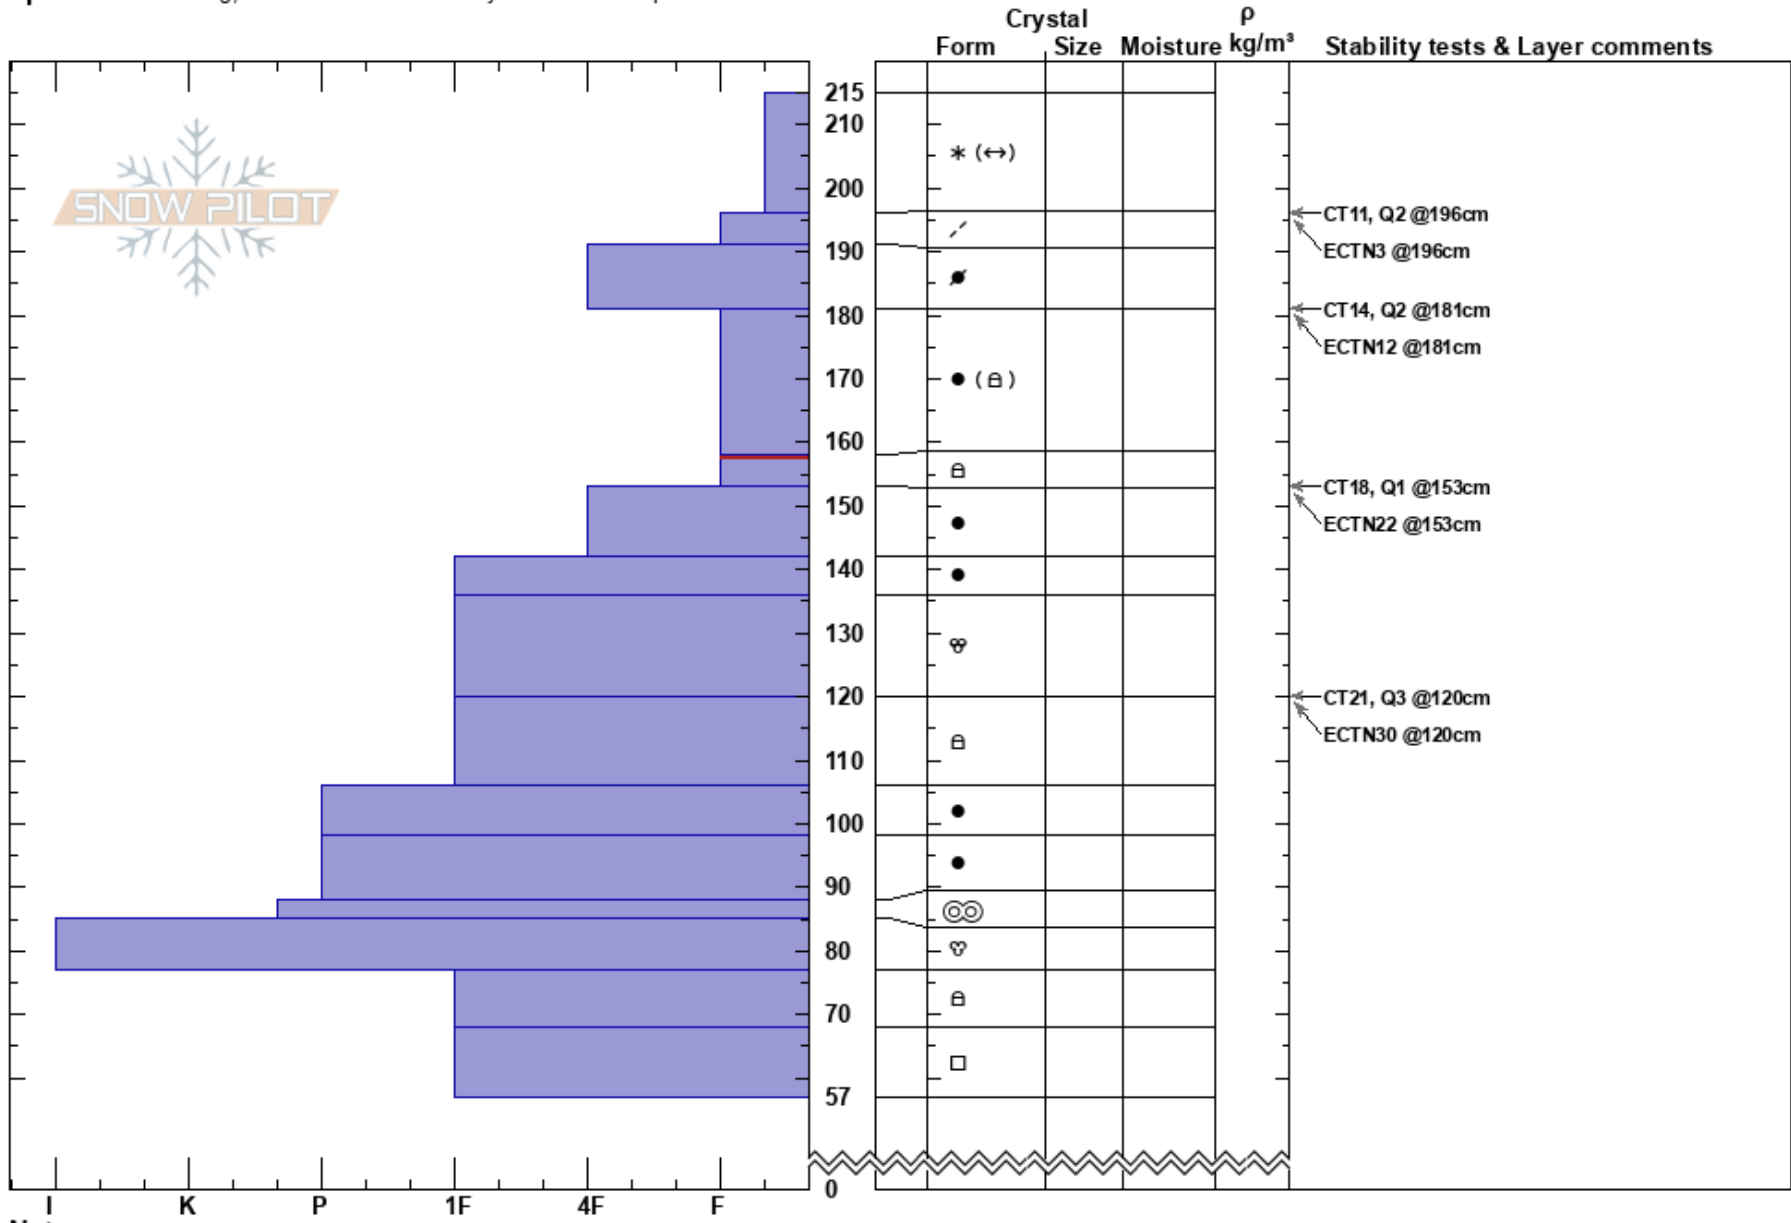

Jenny Bowl
 Rattlesnake Mtns
 MT
 Elevation: 7382 ft
 Aspect: 85°
 Specifics: Cracking; Recent avalanche activity on different slopes

Matt Radlowski
 03/05/2017 - 12:00pm
 Co-ord: 47.03471N, -113.98844W
 Slope Angle: 35°
 Wind Loading: previous

Stability: Poor
 Air Temperature: -5°C
 Sky Cover: OVC
 Precipitation: S-1
 Wind: W Light Breeze

HS:215
 PF:60
 158-153cm:Problematic layer

Notes: