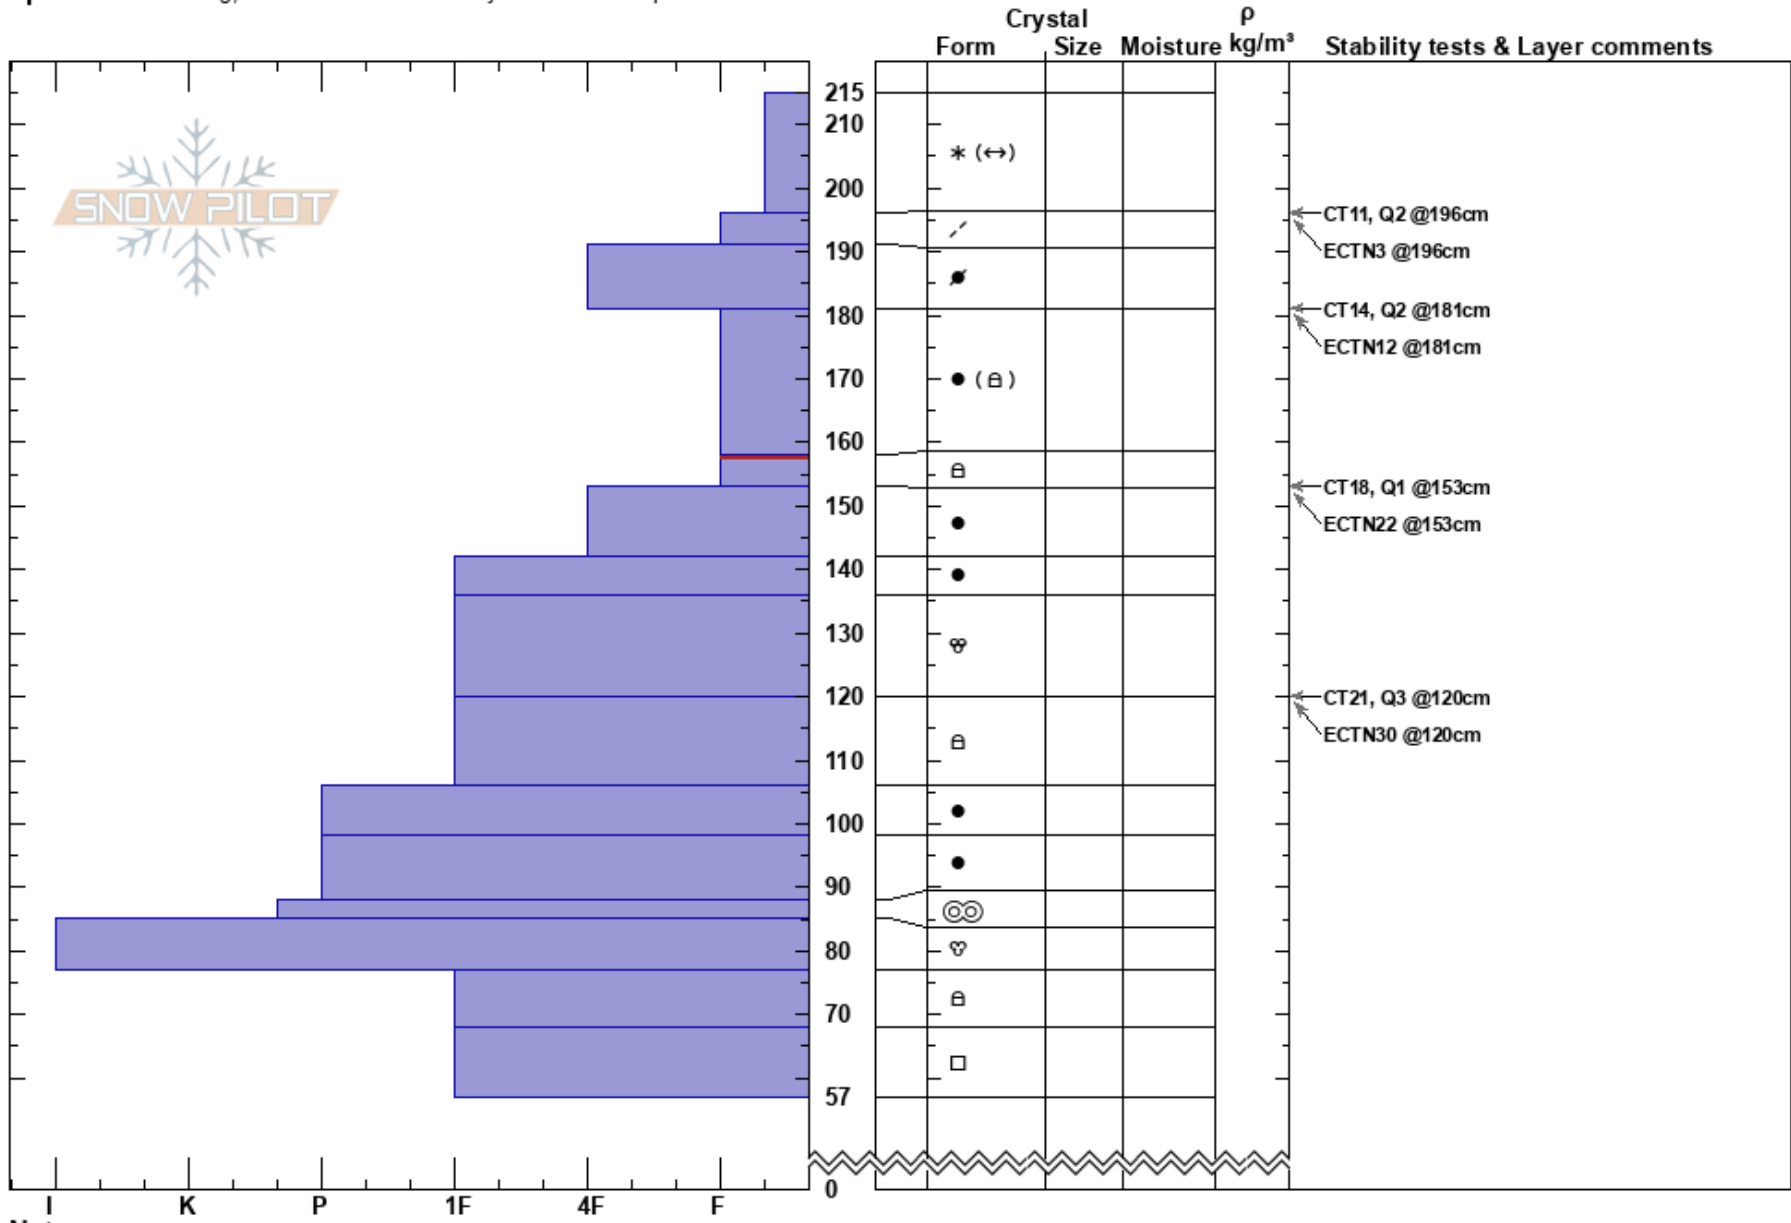

Jenny Bowl
 Rattlesnake Mtns
 MT
 Elevation: 7382 ft
 Aspect: 85°
 Specifics: Cracking; Recent avalanche activity on different slopes

Matt Radlowski
 03/05/2017 - 12:00pm
 Co-ord: 47.03471N, -113.98844W
 Slope Angle: 35°
 Wind Loading: previous

Stability: Poor
 Air Temperature: -5°C
 Sky Cover: OVC
 Precipitation: S-1
 Wind: W Light Breeze

HS:215
 PF:60
 158-153cm: Problematic layer

Notes: