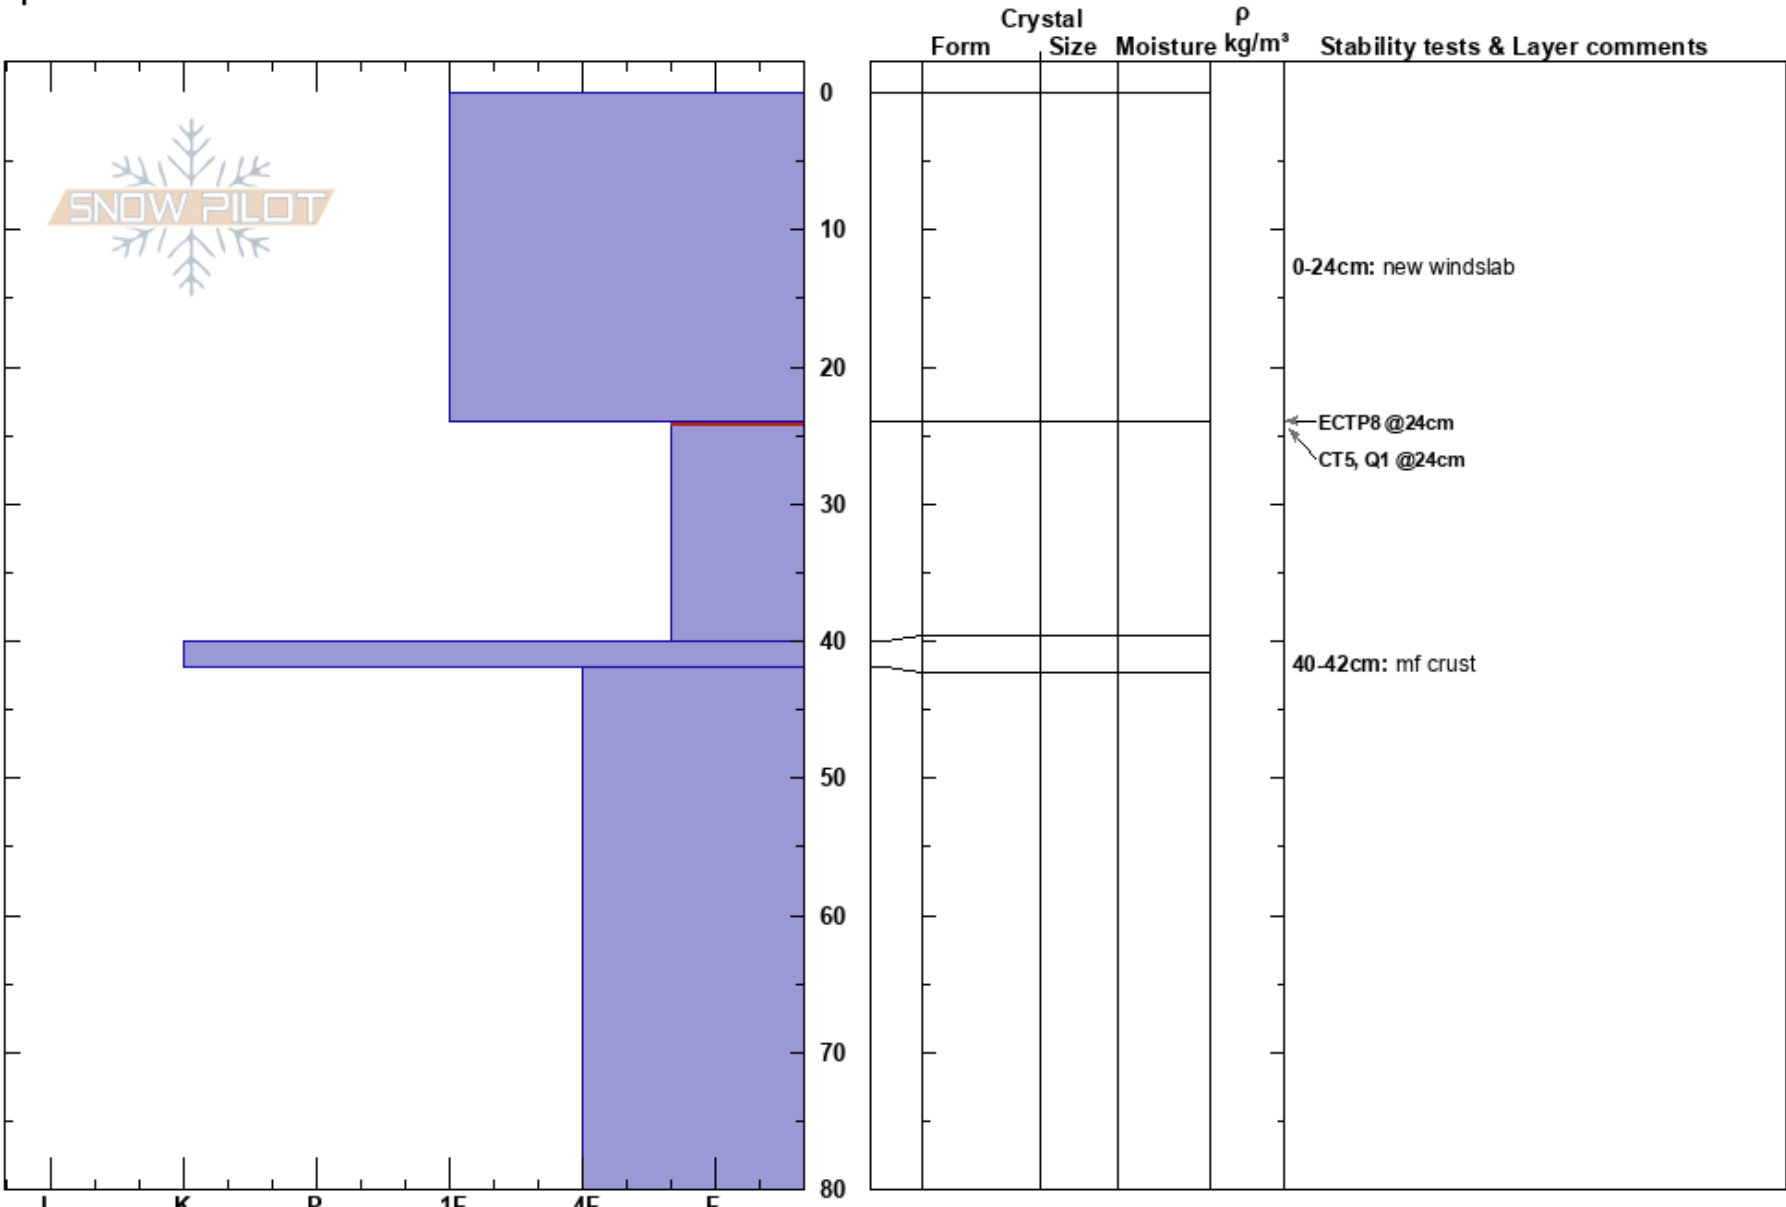

Aspendell Meadow
 Eastern Sierra Nevada
 CA
Elevation: 8800 ft
Aspect: NE
Specifics:

Scott Weaver
 03/06/2017 - 12:00pm
Co-ord: 37.23638N, -118.60640W
Slope Angle: 30°
Wind Loading: yes

Stability: PF:53
Air Temperature:
Sky Cover: CLR
Precipitation: NO
Wind: SW Moderate

Layer Notes:
 0-24cm: new windslab
 24-40cm: Problematic layer
 40-42cm: mf crust

Notes: winds increasing. snow transport at all elevations