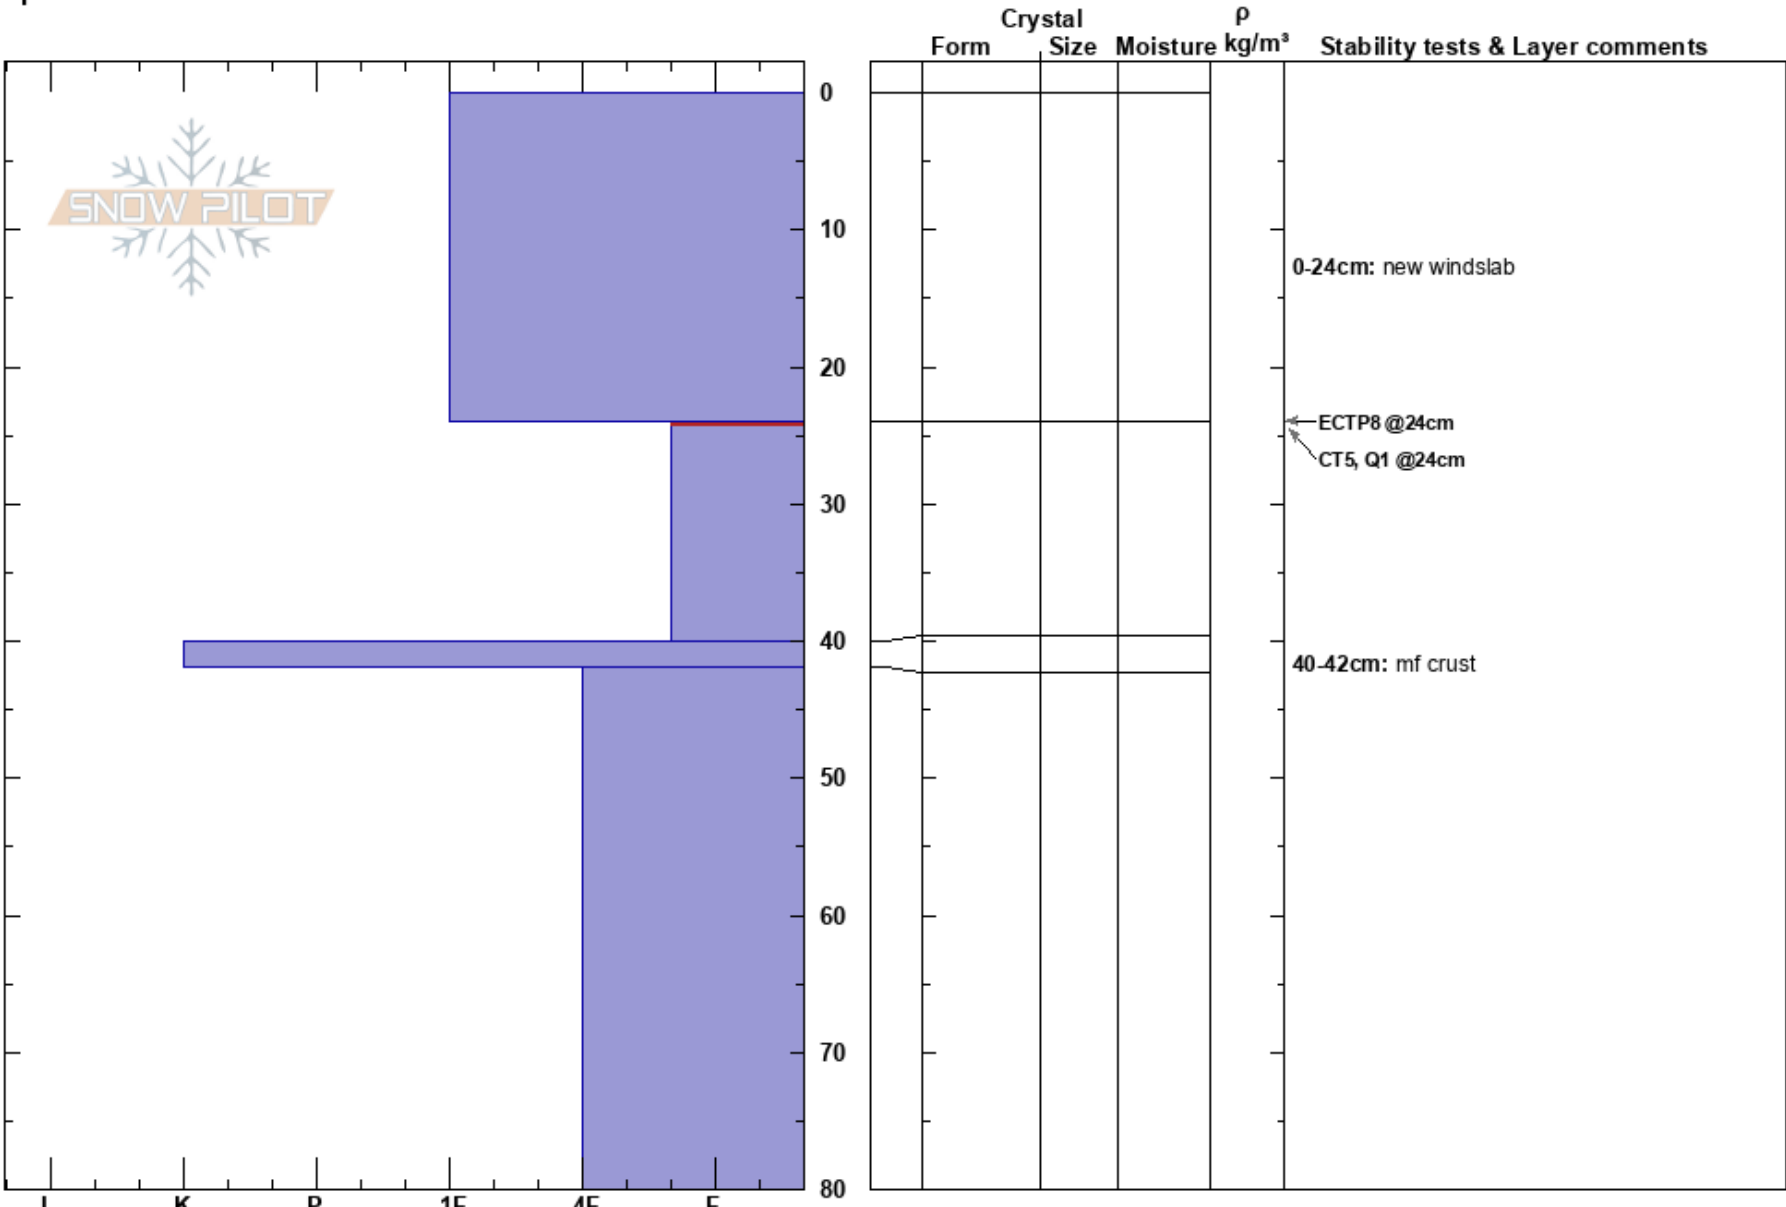

Aspendell Meadow  
 Eastern Sierra Nevada  
 CA  
**Elevation:** 8800 ft  
**Aspect:** NE  
**Specifics:**

Scott Weaver  
 03/06/2017 - 12:00pm  
**Co-ord:** 37.23638N, -118.60640W  
**Slope Angle:** 30°  
**Wind Loading:** yes

**Stability:**  
**Air Temperature:**  
**Sky Cover:** CLR  
**Precipitation:** NO  
**Wind:** SW Moderate

**PF:**53  
**Layer Notes:**  
 0-24cm: new windslab  
 24-40cm: Problematic layer  
 40-42cm: mf crust

**Notes:** winds increasing. snow transport at all elevations