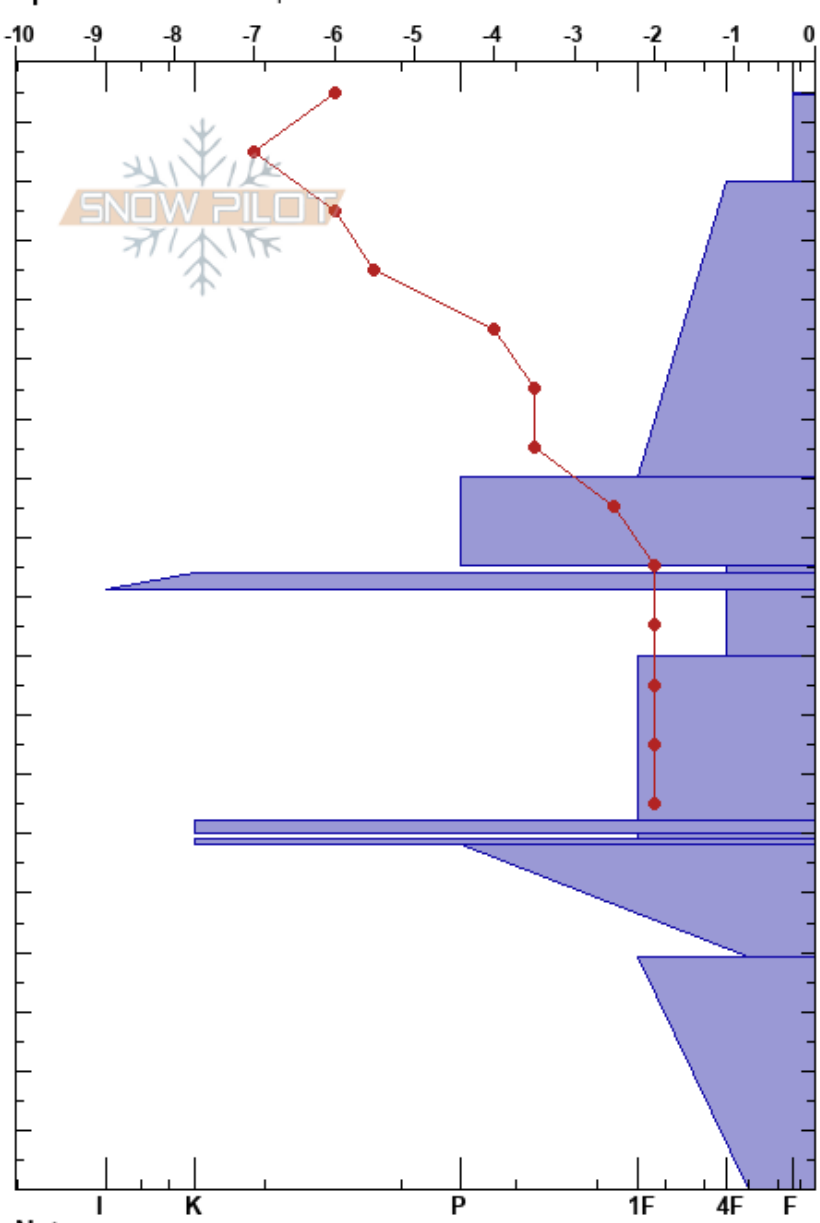

Burgundy Ridge Profile
 Rattlesnake Mtns
 MT
 Elevation: 7730 ft
 Aspect: 168°
 Specifics: We skied slope

Ryan Milling
 03/06/2017 - 2:30pm
 Co-ord: 12T 273467E 5214731N
 Slope Angle: 31°
 Wind Loading: yes

Stability: HS:185
 Air Temperature: -7.5°C
 Sky Cover: OVC
 Precipitation: S-1
 Wind: W Light Breeze

Height (cm)	Crystal		Moisture	ρ kg/m ³	Stability tests & Layer comments
	Form	Size			
185	∆				
180	+ (/)				
170					← CT7, Q3 @170cm
160					← ECTN7 @170cm
150					
145	•				
140					
135					
130					
125					
120					
115	•				
110	∅ (⊕)				← CT18, Q2 @105cm
105	=				
100	•				
95					
90					
85	•				
80					
75					
70	⊙				
65	•				
60	⊙				
55	•				
50					
45					
40					
35					
30					
25					
20	⊕ (^)		M		
15					
10					
5					
0					