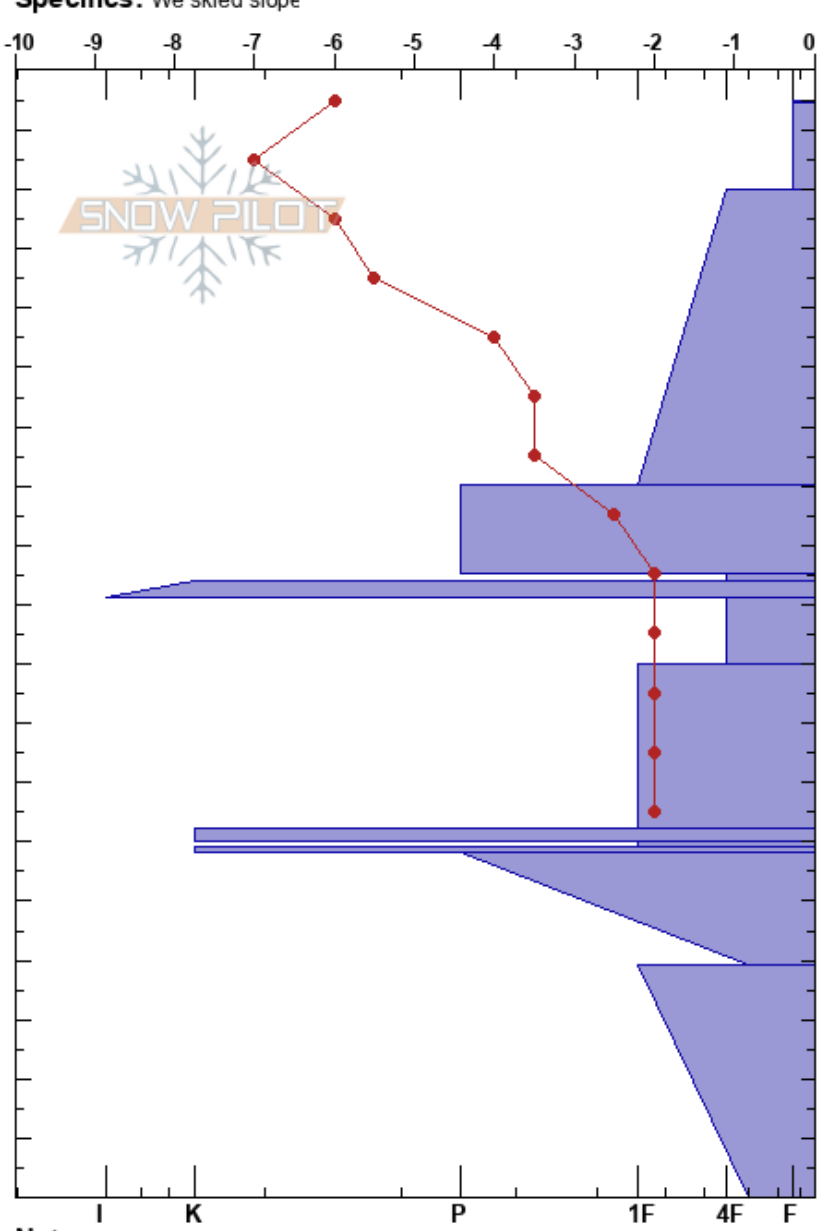

Burgundy Ridge Profile
 Rattlesnake Mtns
 MT
 Elevation: 7730 ft
 Aspect: 168°
 Specifics: We skied slope

Ryan Milling
 03/06/2017 - 2:30pm
 Co-ord: 12T 273467E 5214731N
 Slope Angle: 31°
 Wind Loading: yes

Stability: HS:185
 Air Temperature: -7.5°C
 Sky Cover: OVC
 Precipitation: S-1
 Wind: W Light Breeze

Height (cm)	Crystal		Moisture	ρ kg/m ³	Stability tests & Layer comments
	Form	Size			
185	Δ				
180	+ (/)				
170					← CT7, Q3 @170cm
160					← ECTN7 @170cm
150					
145	•				
140					
135					
130					
125					
120					
115	•				
110	\square (B)				← CT18, Q2 @105cm
105	=				
100	•				
95					
90					
85	•				
80					
75					
70					
65	\odot				
60	•				
55	\odot				
50					
45	•				
40					
30					
20	B (^)		M		
10					
0					