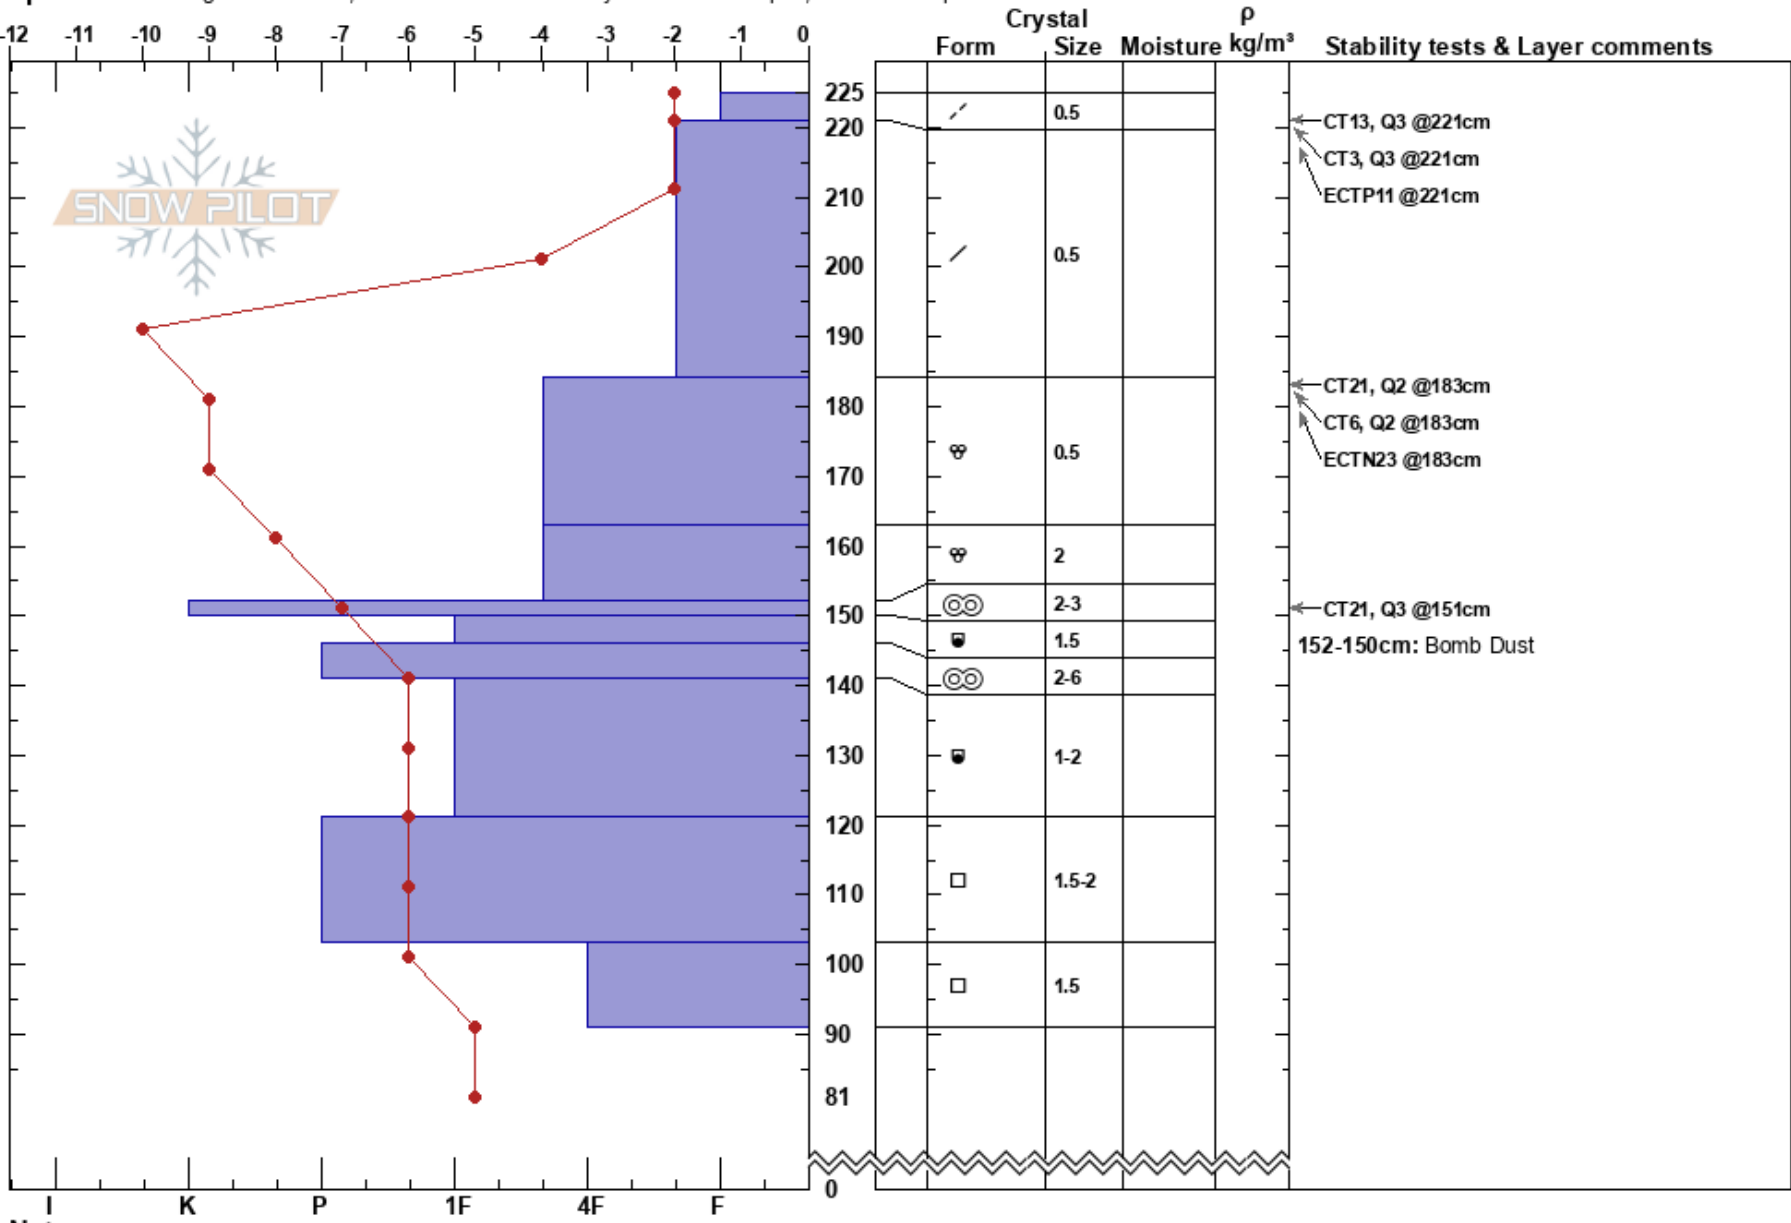

Kiwi Cliffs
 Dan Keltz
 Gore Range
 CO
 Elevation: 12251 ft
 Aspect: SE
 Specifics: Pit dug in a Ski Area; Recent avalanche activity on different slopes; We skied slope

Stability: Very Good
 Air Temperature: -2°C
 Sky Cover: CLR
 Precipitation: NO
 Wind: Calm

HS:225
 PF:31
 PS:12
 Layer Notes:
 152-150cm: Bomb Dust
 152-150cm: Problematic layer

Notes: