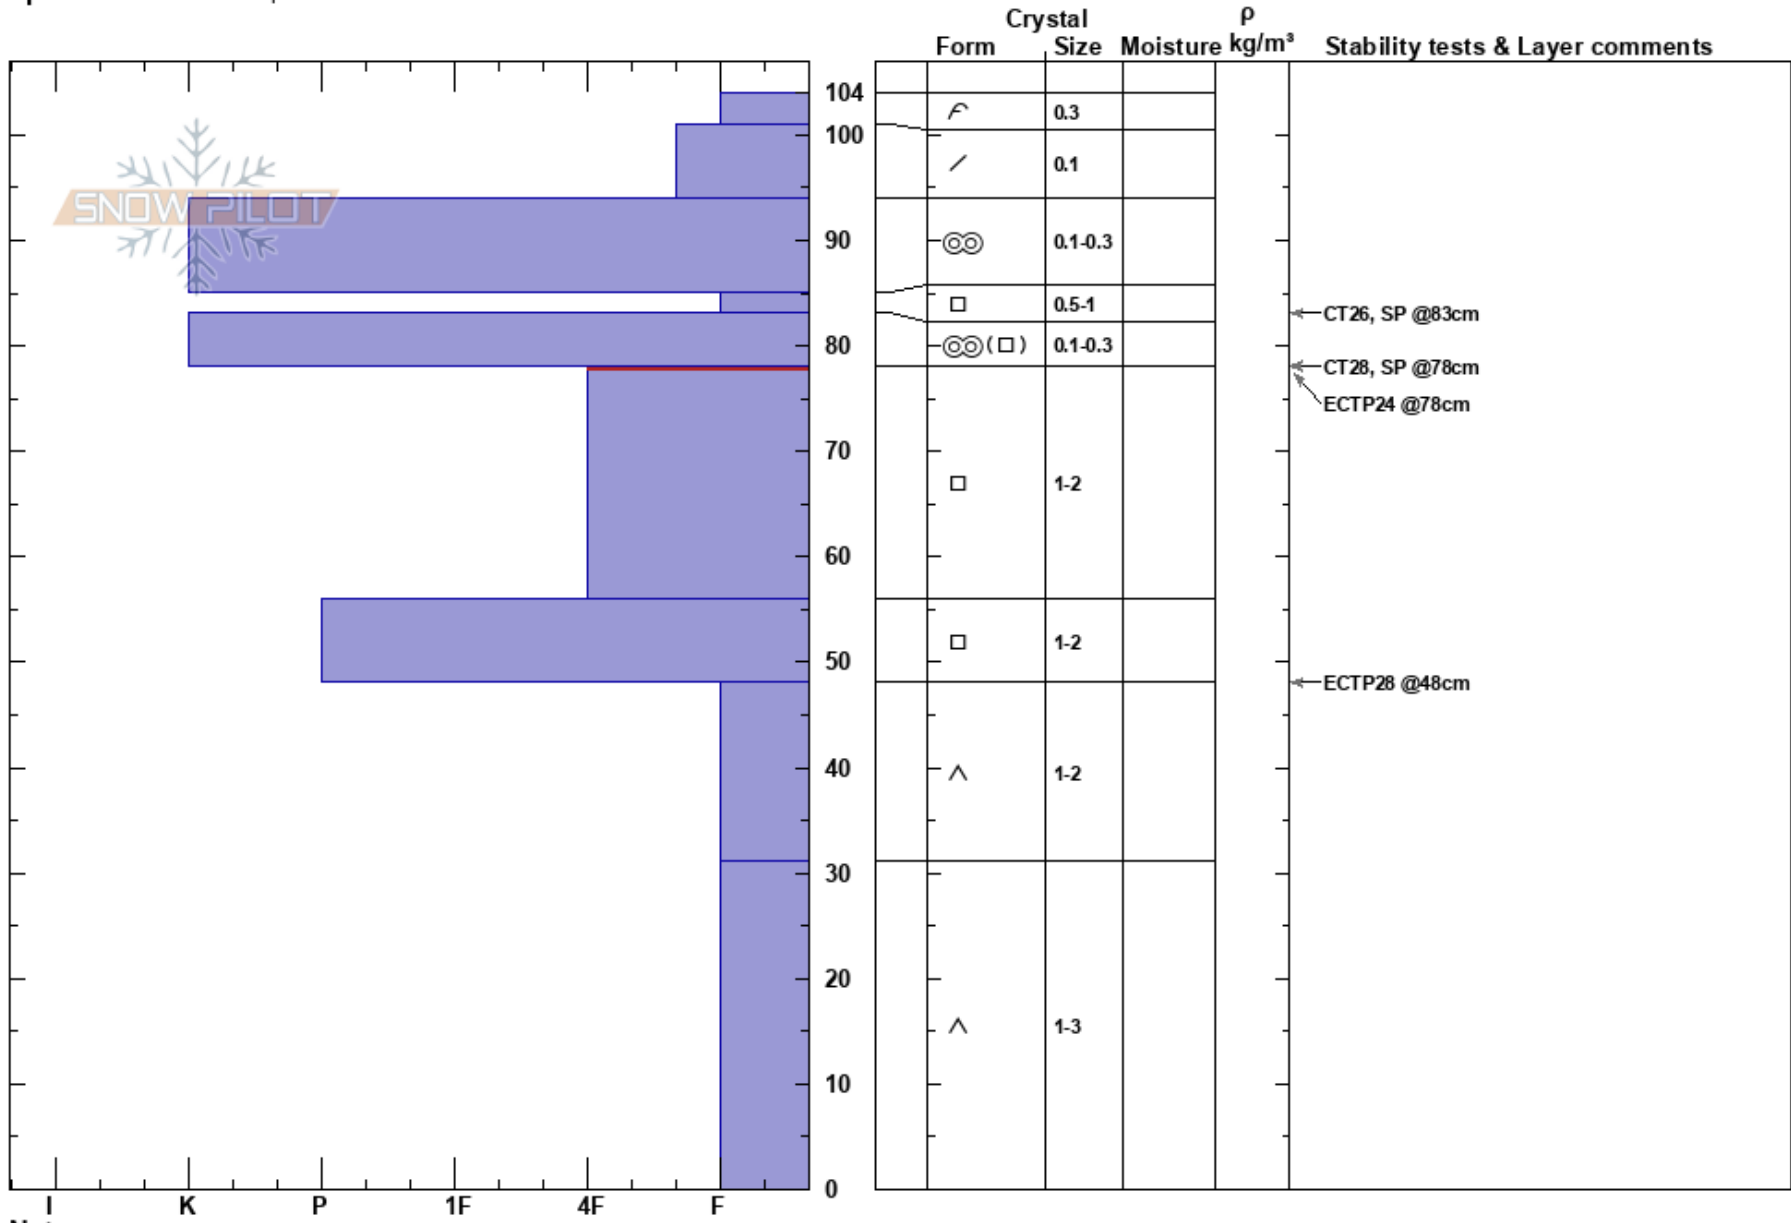

Last Dollar Chute 2
 San Juan Range
 CO
Elevation: 11342 ft
Aspect: 330°
Specifics: We skied slope

Austen Beason
 02/17/2020 - 11:00am
Co-ord: 13S 242239W 4210778N
Slope Angle: 27°
Wind Loading: no

Stability:
Air Temperature: HS:104
Sky Cover: CLR
Precipitation: NO
Wind: SW Light Breeze
Layer Notes:
 PF:10 78-56cm:Problematic layer