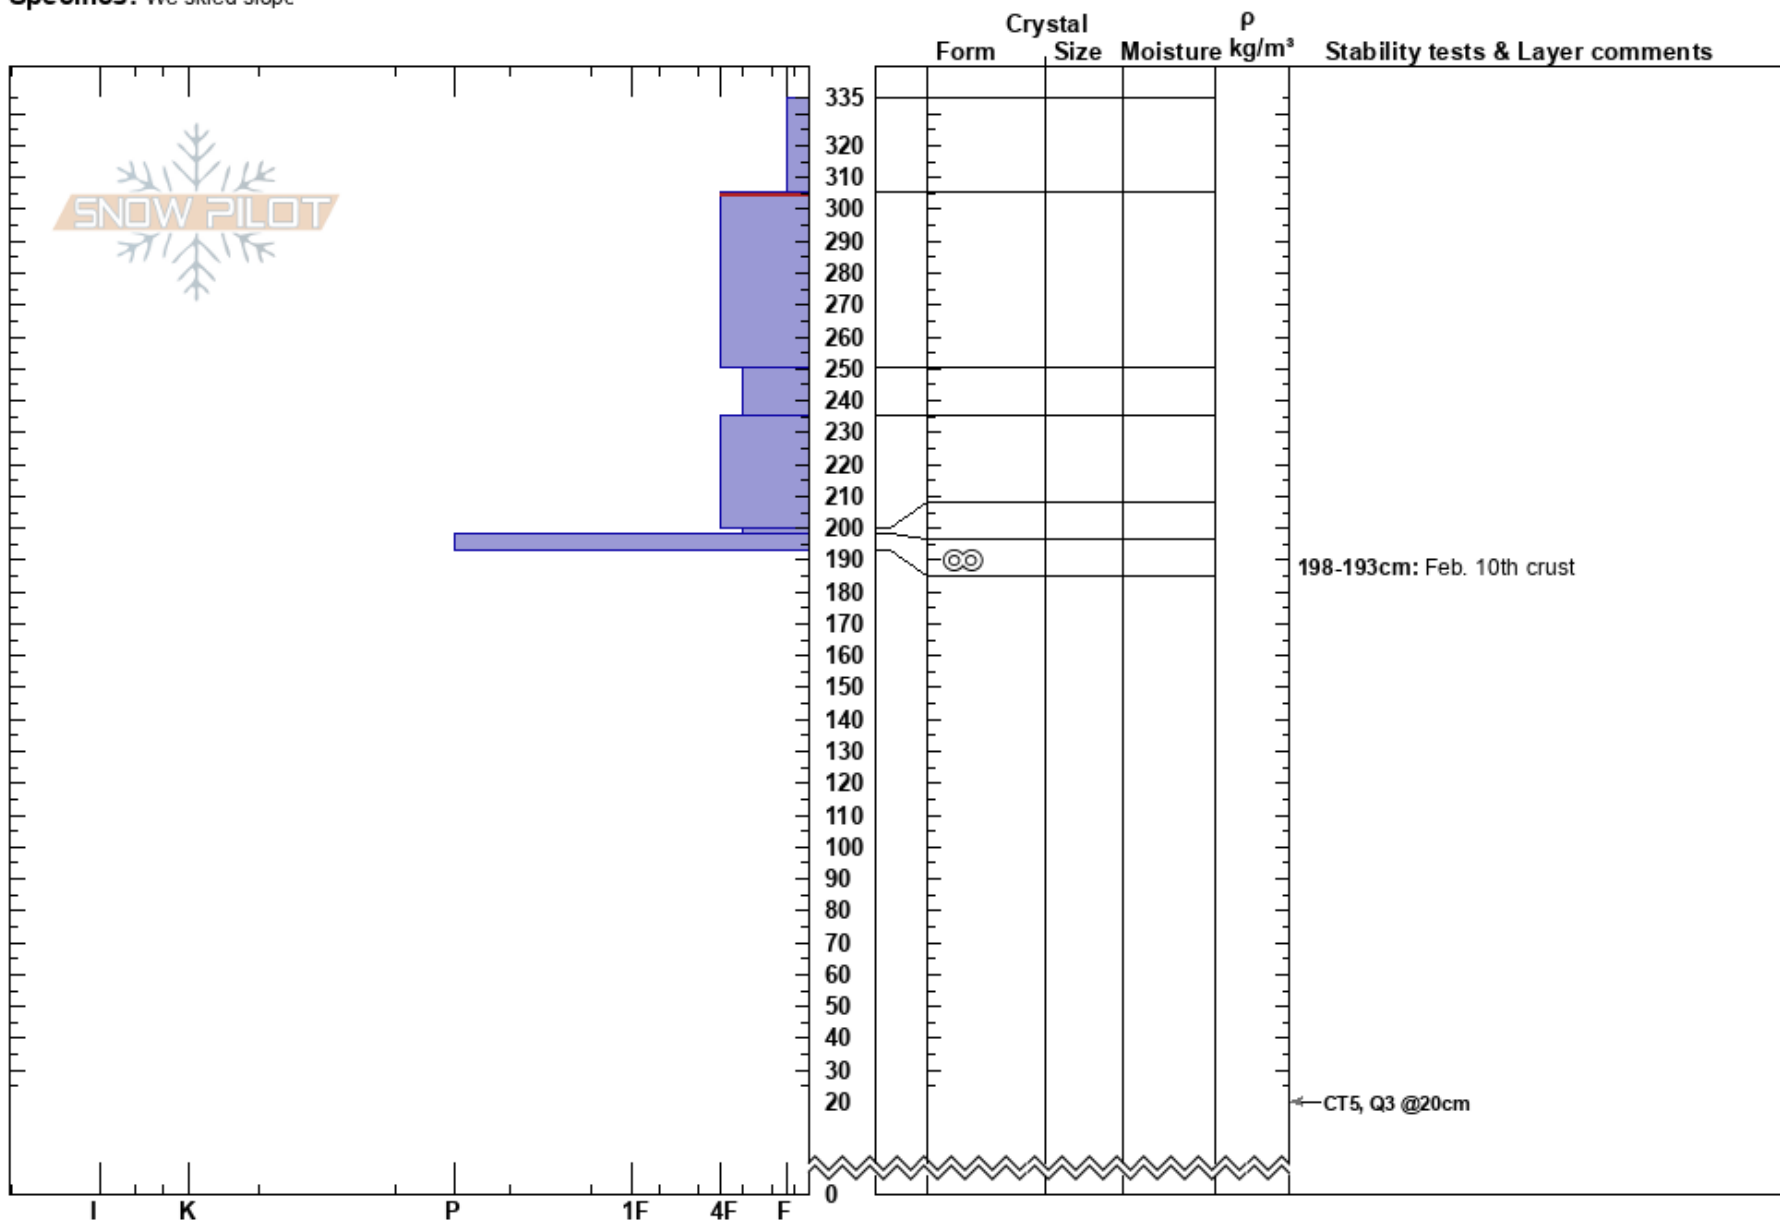

Skookoleel ridge  
 Flathead Range  
 MT  
 Elevation: 6700 ft  
 Aspect: 45°  
 Specifics: We skied slope

guy zoellner  
 03/06/2017 - 11:30am  
 Co-ord: 48.51923N, -114.30720W  
 Slope Angle: 36°  
 Wind Loading: no

Stability:  
 Air Temperature:  
 Sky Cover: OVC  
 Precipitation: S2  
 Wind: Calm

HS:335  
 PF:45  
 305-250cm: Problematic layer  
 198-193cm: Feb. 10th crust

Notes: