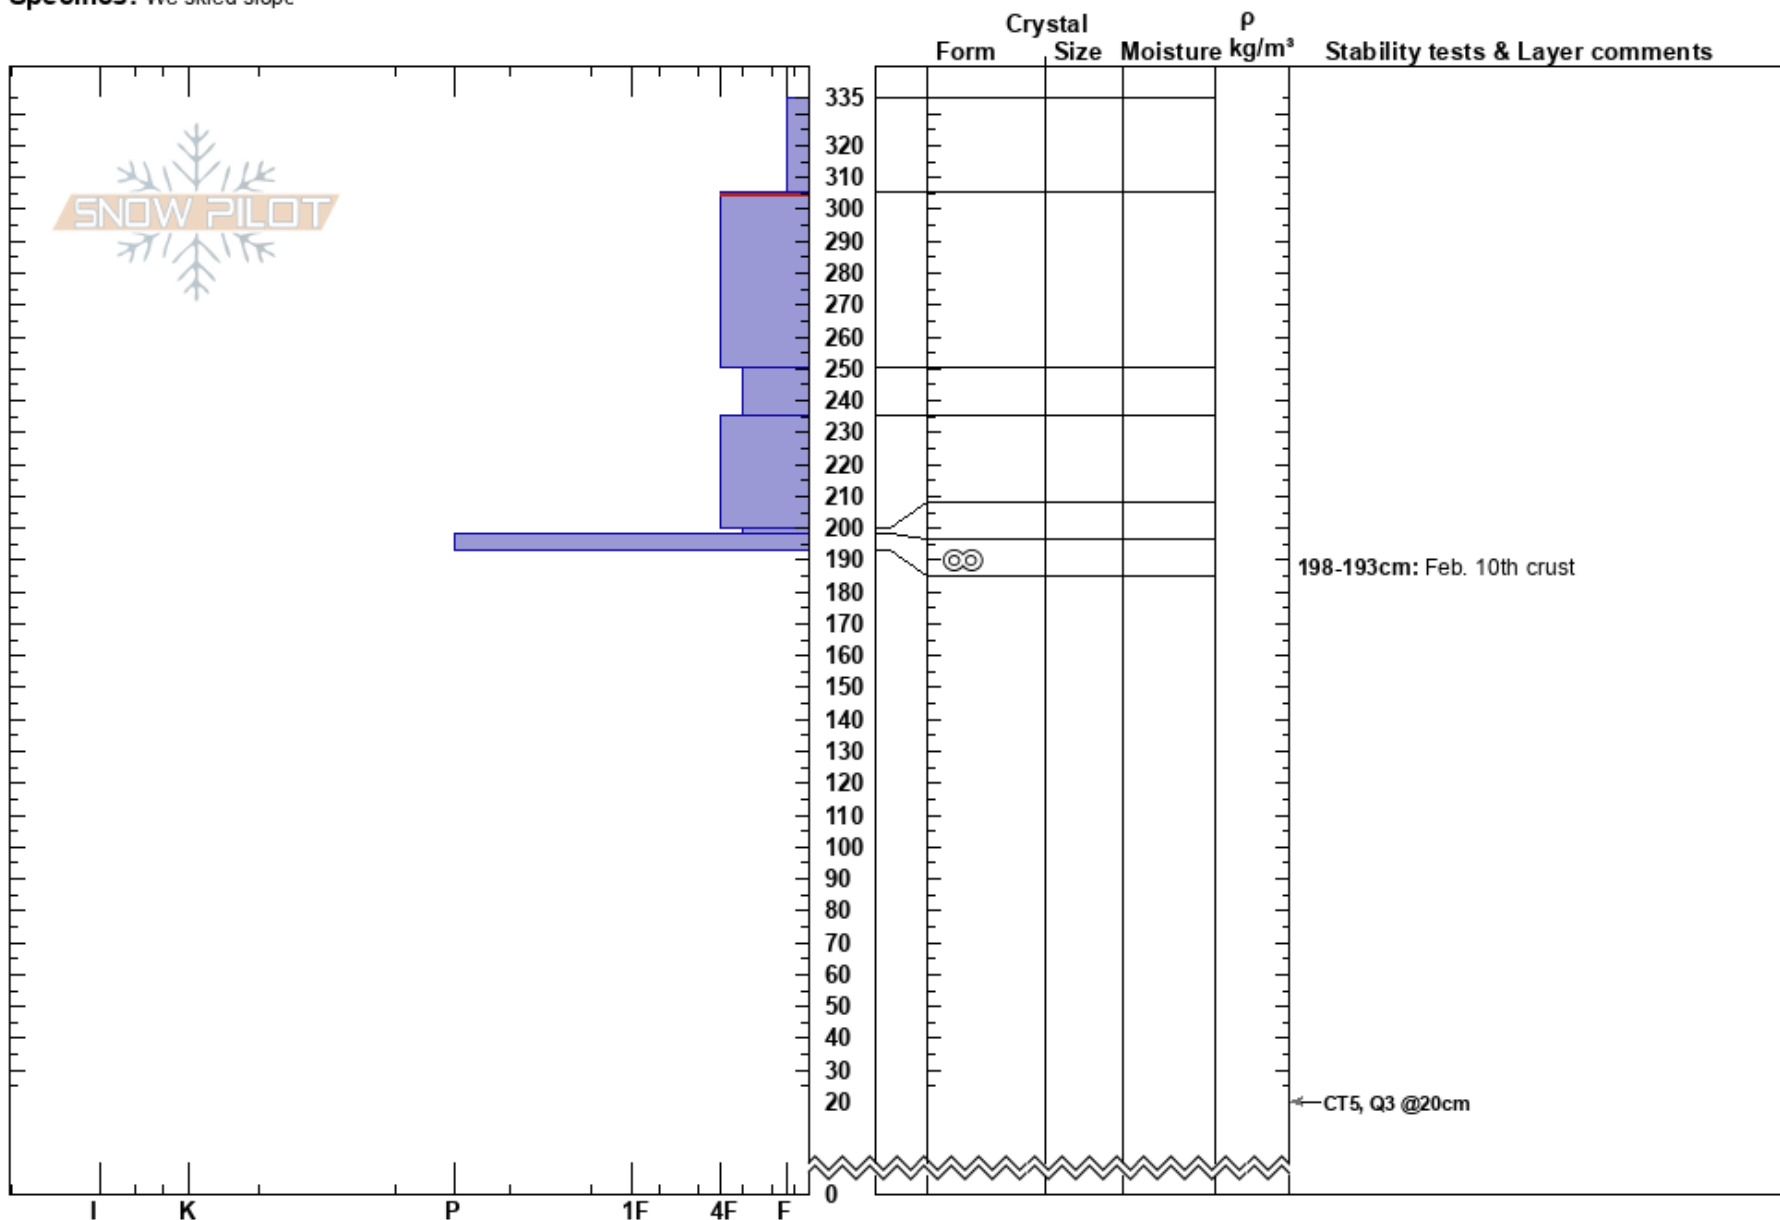

Skookoleel ridge  
 Flathead Range  
 MT  
**Elevation:** 6700 ft  
**Aspect:** 45°  
**Specifics:** We skied slope

guy zoellner  
 03/06/2017 - 11:30am  
**Co-ord:** 48.51923N, -114.30720W  
**Slope Angle:** 36°  
**Wind Loading:** no

**Stability:**  
**Air Temperature:**  
**Sky Cover:** OVC  
**Precipitation:** S2  
**Wind:** Calm

**HS:**335  
**PF:**45  
 305-250cm: Problematic layer  
 198-193cm: Feb. 10th crust

Notes: