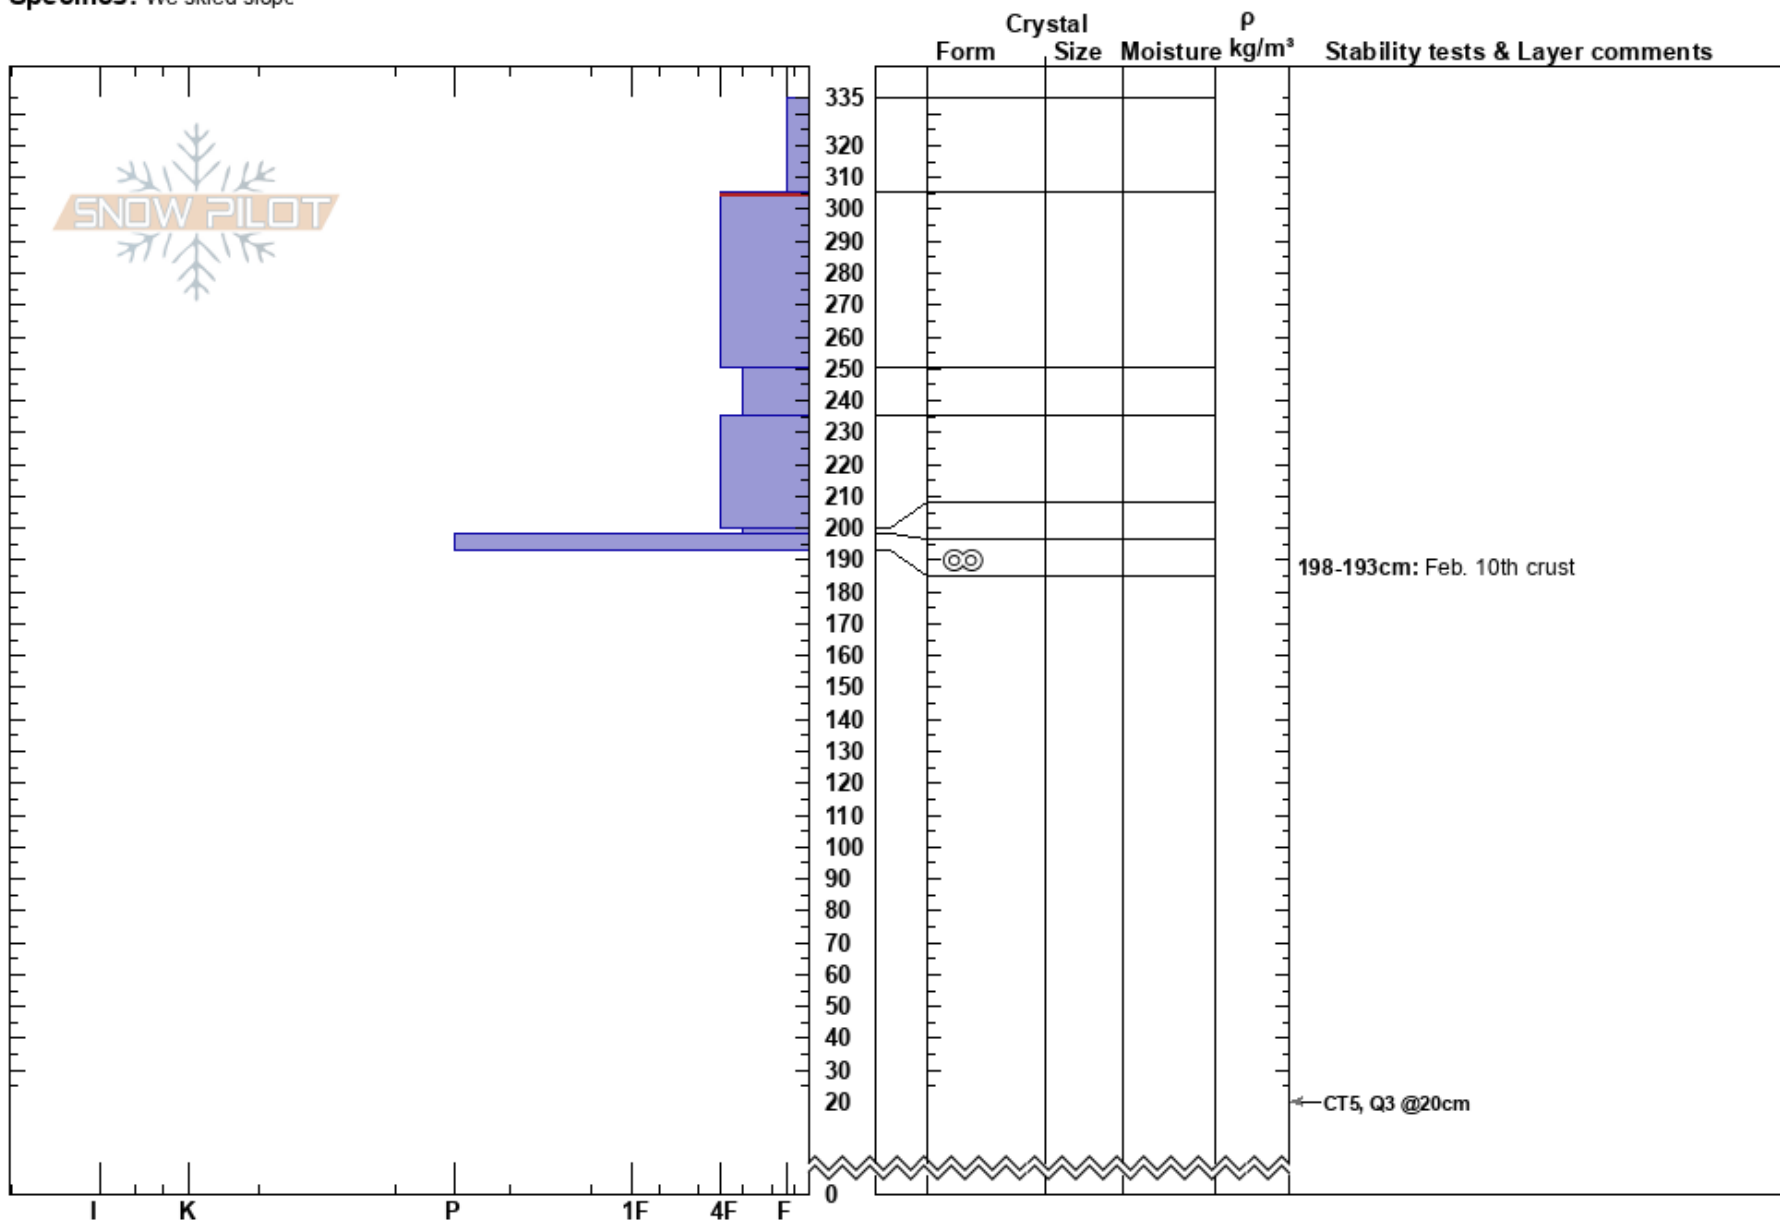

Skookoleel ridge  
 Flathead Range  
 MT  
**Elevation:** 6700 ft  
**Aspect:** 45°  
**Specifics:** We skied slope

guy zoellner  
 03/06/2017 - 11:30am  
**Co-ord:** 48.51923N, -114.30720W  
**Slope Angle:** 36°  
**Wind Loading:** no

**Stability:**  
**Air Temperature:**  
**Sky Cover:** OVC  
**Precipitation:** S2  
**Wind:** Calm

**HS:**335  
**PF:**45  
 305-250cm: Problematic layer  
 198-193cm: Feb. 10th crust

Notes: I K P 1F 4F F