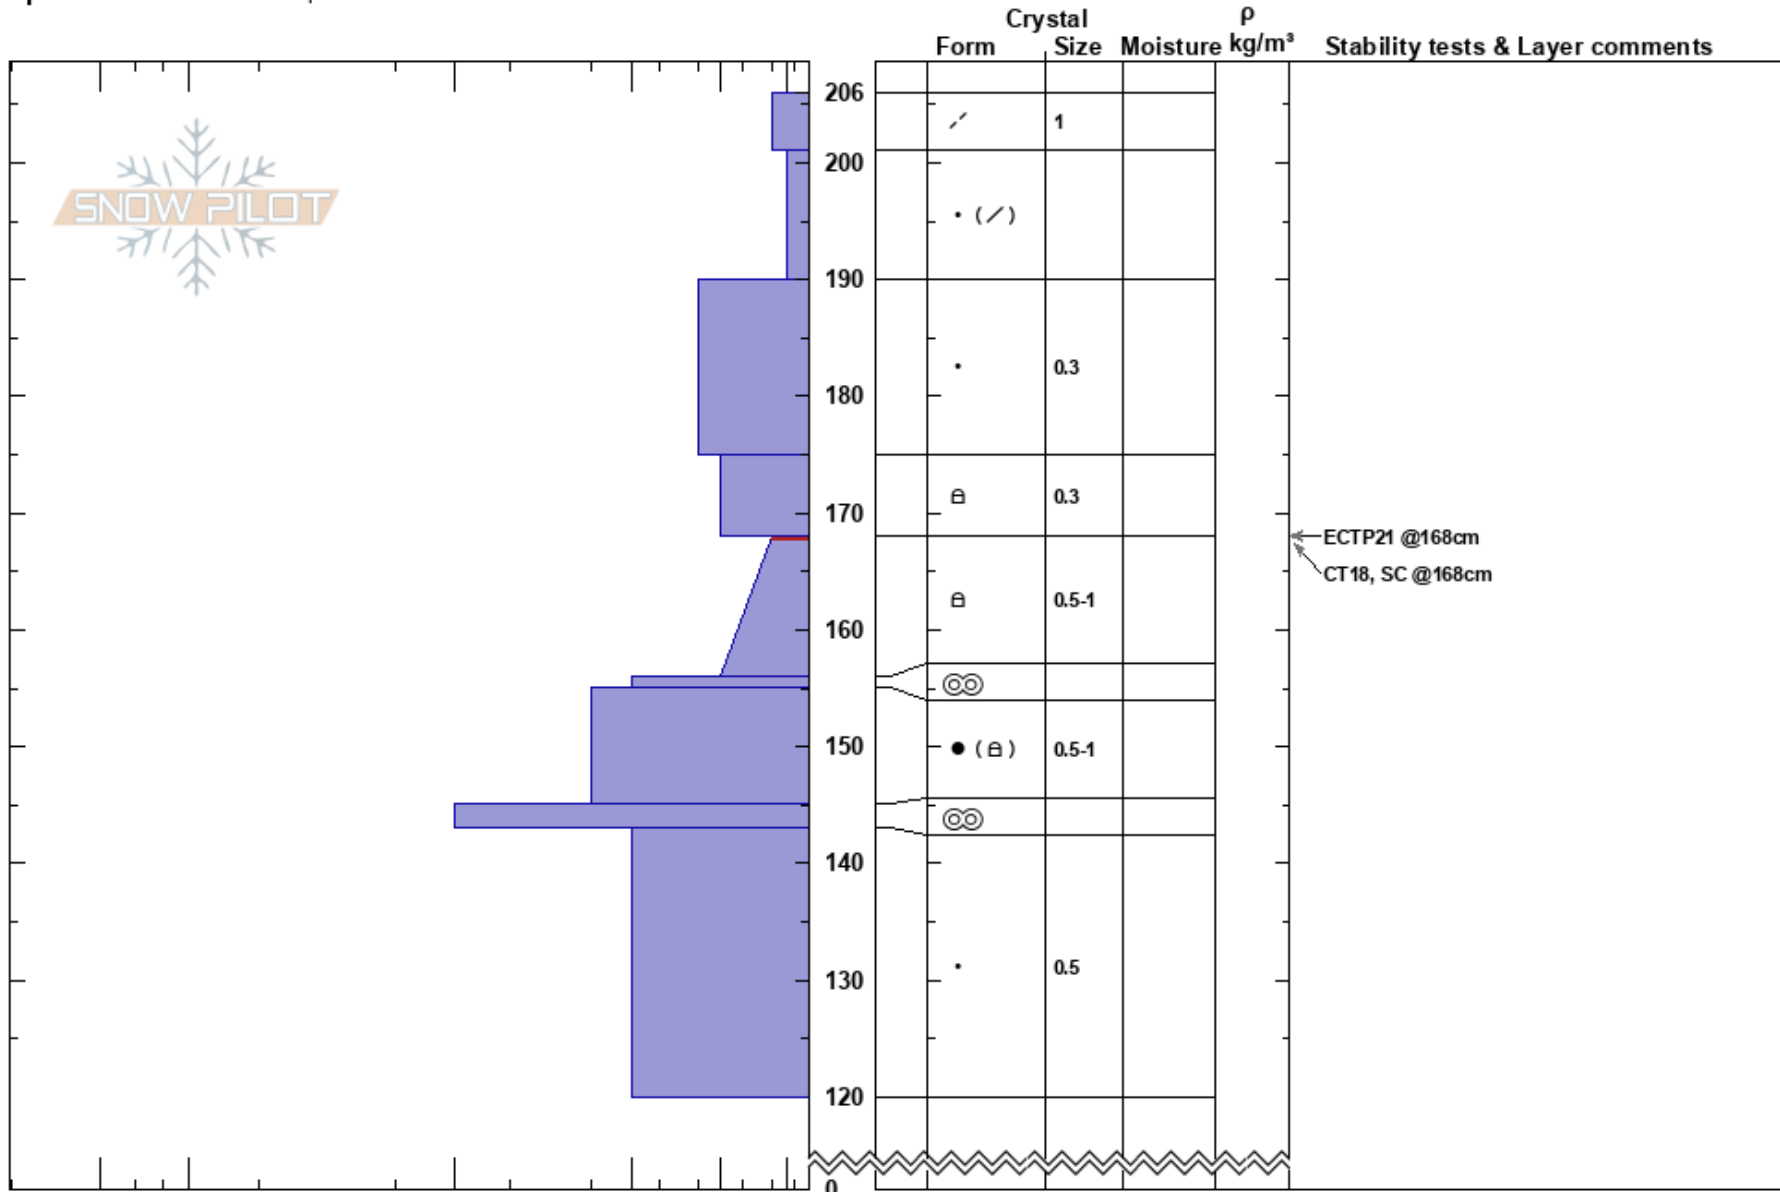

PF:20

168-156cm:Problematic layer

CO

Co-ord: 13S 358648E 4369976N

Sky Cover: FEW

Elevation: 11700 ft

Slope Angle: 25°

Precipitation: NO

Aspect: 305°

Wind Loading: yes

Wind: SW Moderate

Specifics: Ski tracks on slope

Notes: Gusty winds w light snow transport